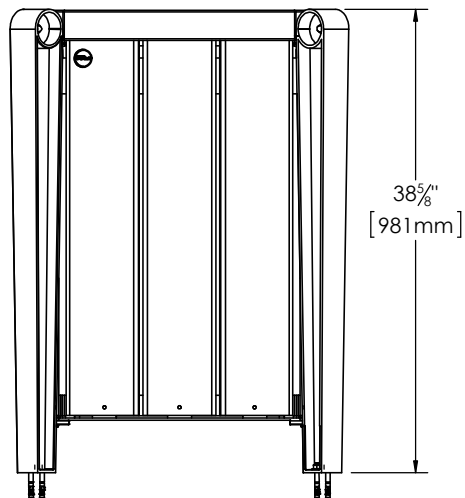

Produits
REPLAST

1350, Chemin Quatre-Saisons
Notre-Dame-du-Bon-Conseil (Québec)
Canada J0C 1A0
Tel.: (819) 336-2440 / Fax: (819) 336-2442

Kingsey Series - Trash Receptacle

#KT

Rév.: November 28th, 2014

Features:

- -The flower planter is made of *ULTRAPLAST™* recycled plastic, the structure is of cast aluminum and steel coated with our "InfiniGuard Professional" system.
- -The flower planter is made of 2" x 7" (41 mm x 153mm).
- -The legs are made of cast aluminum and the structure is made of steel.
- -Stainless steel hardware.
- -Stainless steel standard anchor.
- -Polyethylene plastic liner, 32 gal. US (121 liters) capacity.
- -Factory assembled.

Standard installation details:

- -Surface mounted.

Options:

- -Stainless steel antitheft anchor.
- -Lid.
- -Side astrey
- -Shipped ready to be assembled.

Weight: 204Lb.