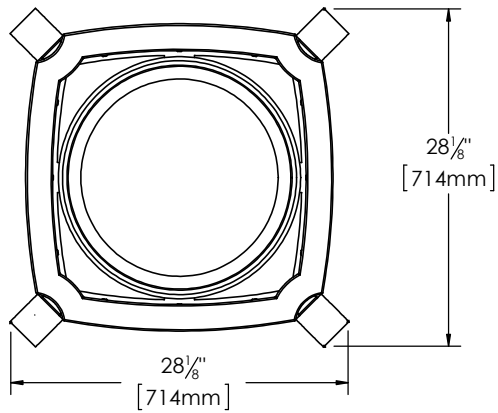

Produits
REPLAST

1350, Chemin Quatre-Saisons
Notre-Dame-du-Bon-Conseil (Québec)
Canada J0C 1A0
Tel.: (819) 336-2440 / Fax: (819) 336-2442

Kingsey Series - Trash Receptacle

#KT

Rév.: November 28th, 2014

Features:

- -The flower planter is made of *ULTRAPLAST™* recycled plastic, the structure is of cast aluminum and steel coated with our "InfiniGuard Professional" system.
- -The flower planter is made of 2" x 7" (41 mm x 153mm).
- -The legs are made of cast aluminum and the structure is made of steel.
- -Stainless steel hardware.
- -Stainless steel standard anchor.
- -Polyethylene plastic liner, 32 gal. US (121 liters) capacity.
- -Factory assembled.

Standard installation details:

- -Surface mounted.

Options:

- -Stainless steel antitheft anchor.
- -Lid.
- -Side astrey
- -Shipped ready to be assembled.

Weight: 204Lb.