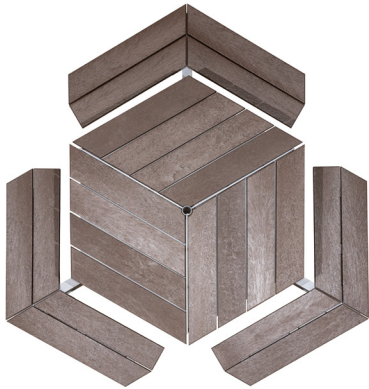

BAYVIEW HEXAGONAL PICNIC TABLE

Model Number : BVHPT-84 (Reg) BVHPTWC-84 (Wheelchair Accessible)

Wishbone
site furnishings

PRODUCT SPECIFICATIONS

100% Recycled Plastic Slats

This product will not rot, splinter, or warp reducing maintenance costs over the life of the product.

Colours Available: Black, Grey, Redwood, Sand, Walnut

10 YEAR LIMITED WARRANTY

Durable Powder Coated Aluminum Frame

Standard Colours: Brown Slate, Victor Ridge II, Nordic Lichen, Timeless Rust, Grey Gold, Textured Silver, Precious Sand, Groovy Red, Black Textured, Earth Clay, Noble Bronze, Modern Khaki

RECYCLED CONTENT

64% RECYCLED CONTENT BY WEIGHT
100% RECYCLABLE

DESIGNER NOTES

The honeybee's ingenious honeycomb shape has been used for thousands of years. The Bayview hexagonal picnic table takes its design cues from this ensuring it never goes out of style! While the table shape is ancient and organic, it still brings with it a fresh and modern style that will withstand the rigors of heavy-use and whatever the environment throws at it. By using low-maintenance recycled plastic and aluminum materials, this design as well resists wear and corrosion ensuring years of trouble-free use. The large seating capacity seats six people comfortably, making it a perfect place to picnic with pals. Slip into your seat; there is plenty of space to allow for easy access to the table. The table can be free-standing or bolted down depending on the location. The umbrella hole with a locking mechanism, makes sure that your umbrella doesn't blow away in a wind gust. From the queen bee to the worker bee and to the baby bee, this design gets everyone together!