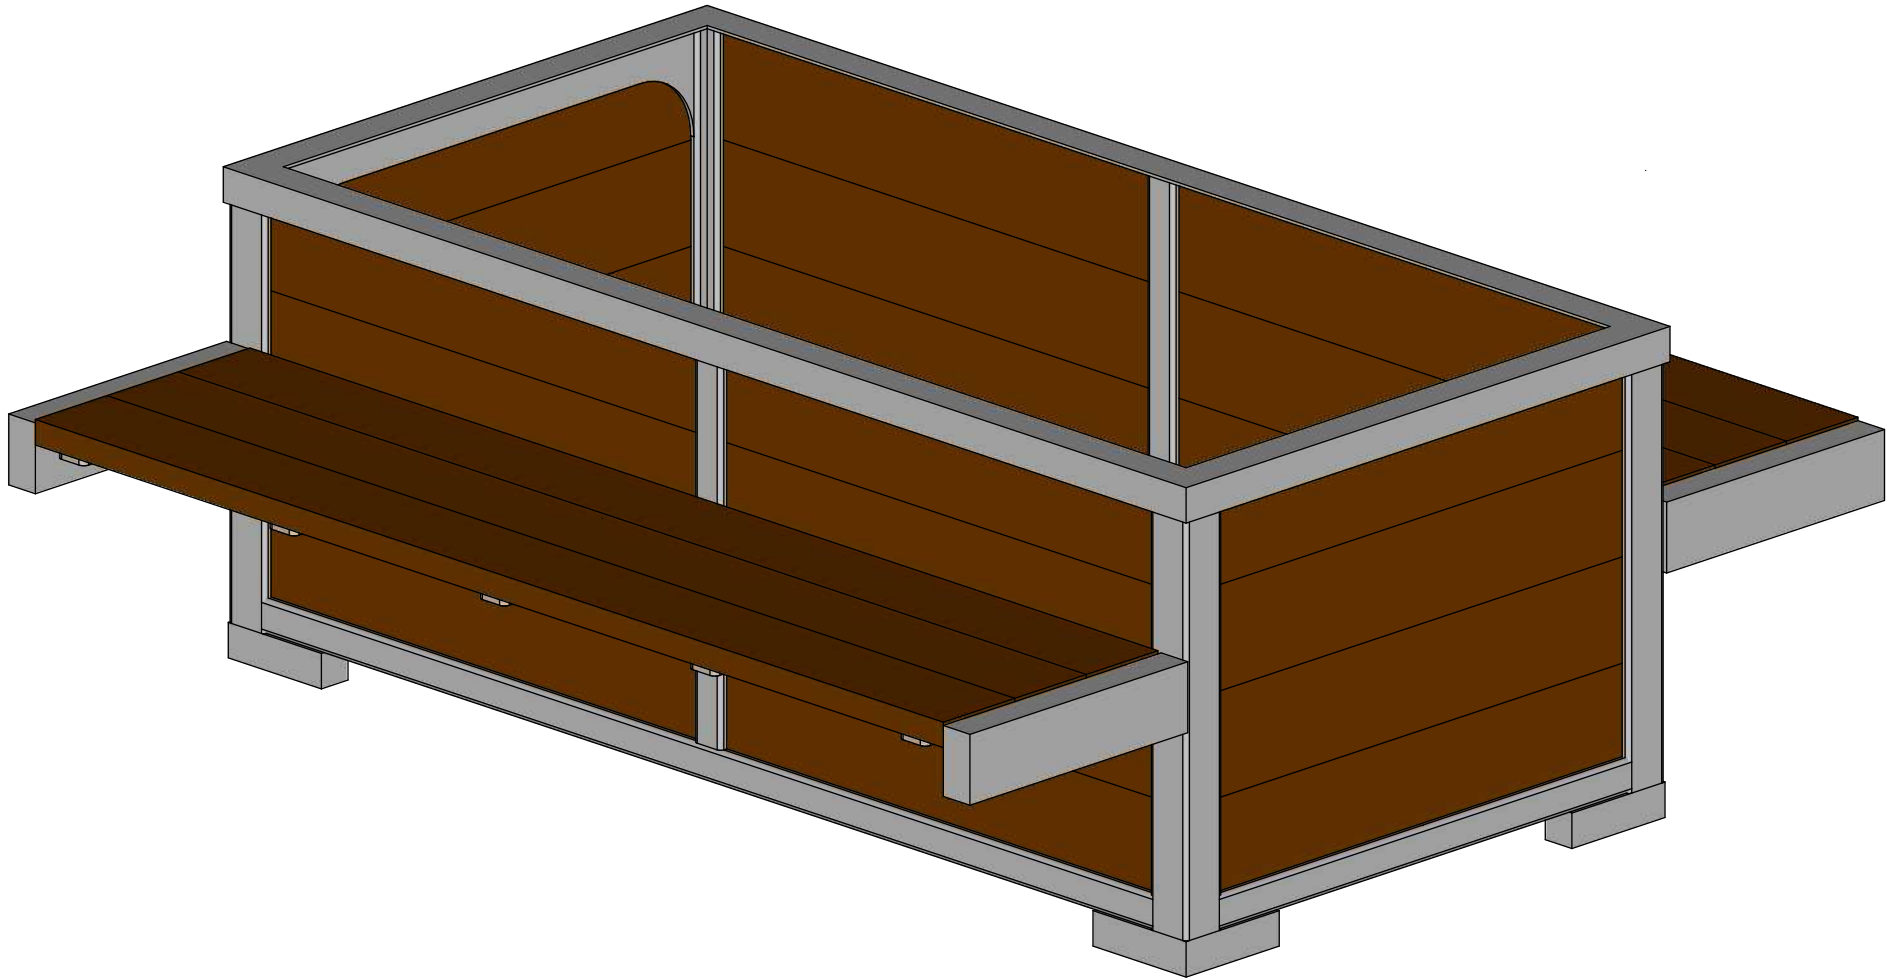

	WISHBONE SITE FURNISHINGS LTD 210-27090 GLOUCESTER WAY LANGLEY, BC			
	DWG. TITLE: RUTHERFORD 3'X6' PLANTER DOUBLE BENCH COMBO REVISION: 19/04/22 R:00			
MATERIAL: ALUMINUM	DWG. NO. DWSBPL19042200	DRAWN BY: GARY PARMAR		
PATTERN NO. N/A	MODEL NO. RPL-36-2B	SCALE: 1:24	SHEET: 1 OF 2	DATE: 19 APR 22

	WISHBONE SITE FURNISHINGS LTD 210-27090 GLOUCESTER WAY LANGLEY, BC			
	DWG. TITLE: RUTHERFORD 3'X6' PLANTER DOUBLE BENCH COMBO REVISION: 19/04/22 R:00			
MATERIAL: ALUMINUM	DWG. NO. DWSBPL19042200	DRAWN BY: GARY PARMAR		
PATTERN NO. N/A	MODEL NO. RPL-36-2B	SCALE: AS SHOWN	SHEET: 2 OF 2	DATE: 19 APR 22