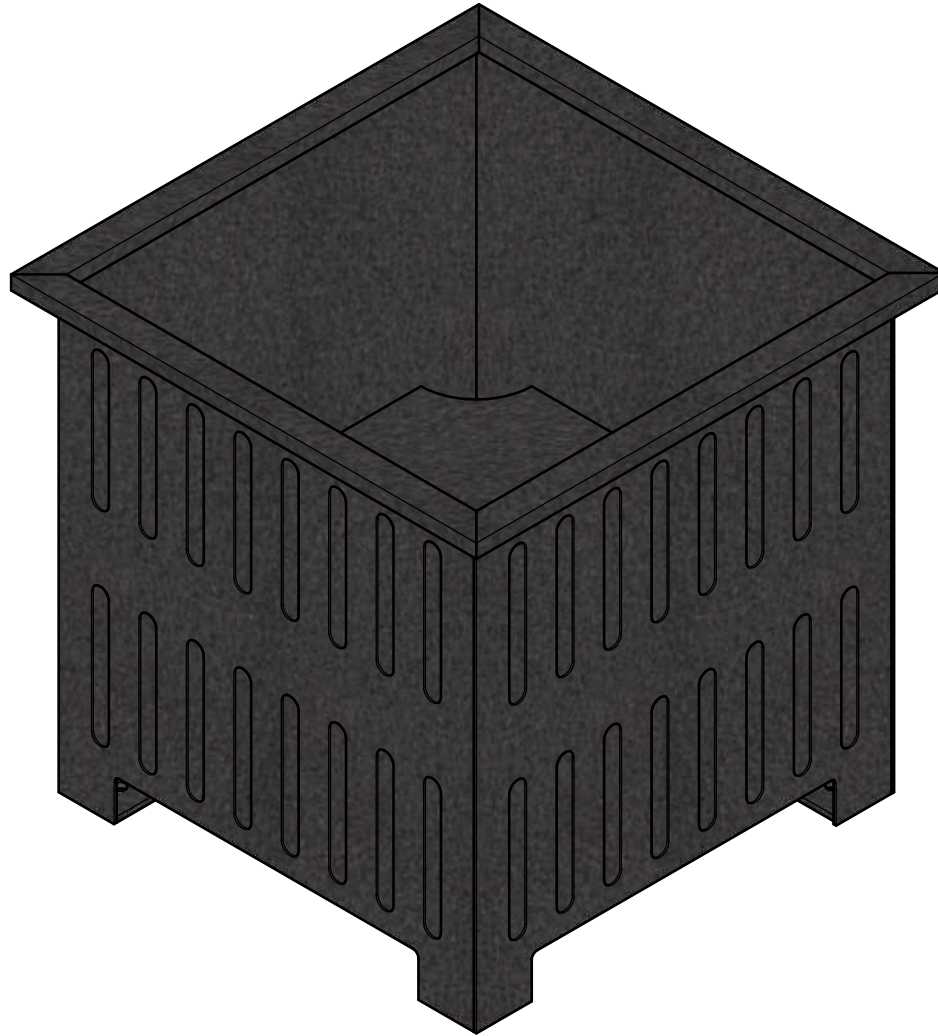

	<b>WISHBONE SITE FURNISHINGS</b> 210-27090 GLOUCESTER WAY LANGLEY, BC			
	<b>DWG. TITLE:</b> BESELT SQUARE PLANTER WITH SQUARE BOTTOM <b>REVISION:</b> 16/11/21 R:01			
<b>MATERIAL:</b> ALUMINUM	<b>DWG. NO.</b> DWSBBN16112100	<b>DRAWN BY:</b> GARY PARMAR		
<b>PATTERN NO.</b> N/A	<b>MODEL NO.</b> BSP-32-SB	<b>SCALE:</b> 1:16	<b>SHEET:</b> 1 OF 2	<b>DATE:</b> 16 NOV 21

	<b>WISHBONE SITE FURNISHINGS</b> 210-27090 GLOUCESTER WAY LANGLEY, BC			
	<b>DWG. TITLE:</b> BESELT SQUARE PLANTER WITH SQUARE BOTTOM <b>REVISION:</b> 16/11/21 R:01			
<b>MATERIAL:</b> ALUMINUM	<b>DWG. NO.</b> DWSBBN16112100	<b>DRAWN BY:</b> GARY PARMAR		
<b>PATTERN NO.</b> N/A	<b>MODEL NO.</b> BSP-32-SB	<b>SCALE:</b> AS SHOWN	<b>SHEET:</b> 2 OF 2	<b>DATE:</b> 16 NOV 21