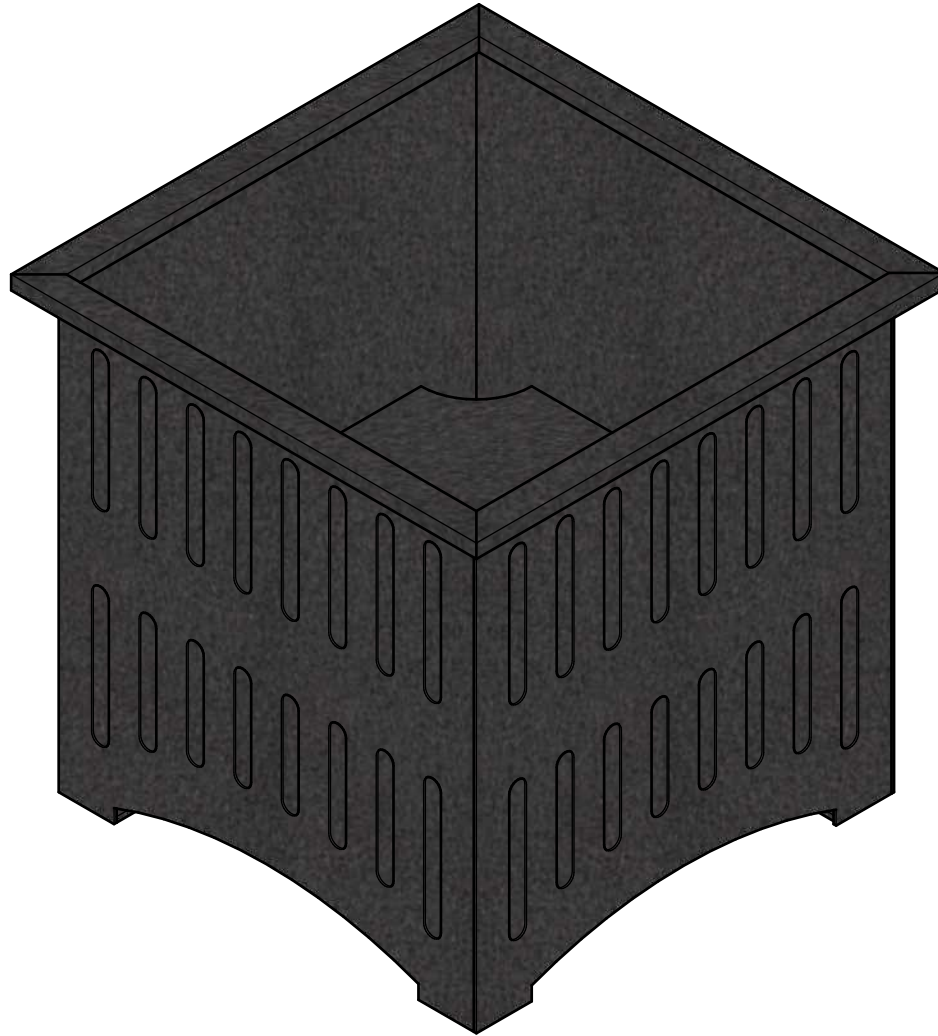

	<b>WISHBONE SITE FURNISHINGS</b> 210-27090 GLOUCESTER WAY LANGLEY, BC			
	<b>DWG. TITLE:</b> BESELT SQUARE PLANTER WITH CURVED BOTTOM <b>REVISION:</b> 16/11/21 R:01			
<b>MATERIAL:</b> ALUMINUM	<b>DWG. NO.</b> DWSBBN16112100	<b>DRAWN BY:</b> GARY PARMAR		
<b>PATTERN NO.</b> N/A	<b>MODEL NO.</b> BSP-32-CB	<b>SCALE:</b> 1:16	<b>SHEET:</b> 1 OF 2	<b>DATE:</b> 16 NOV 21

	<b>WISHBONE SITE FURNISHINGS</b> 210-27090 GLOUCESTER WAY LANGLEY, BC			
	<b>DWG. TITLE:</b> BESELT SQUARE PLANTER WITH CURVED BOTTOM <b>REVISION:</b> 16/11/21 R:01			
<b>MATERIAL:</b> ALUMINUM	<b>DWG. NO.</b> DWSBBN16112100	<b>DRAWN BY:</b> GARY PARMAR		
<b>PATTERN NO.</b> N/A	<b>MODEL NO.</b> BSP-32-CB	<b>SCALE:</b> AS SHOWN	<b>SHEET:</b> 2 OF 2	<b>DATE:</b> 16 NOV 21