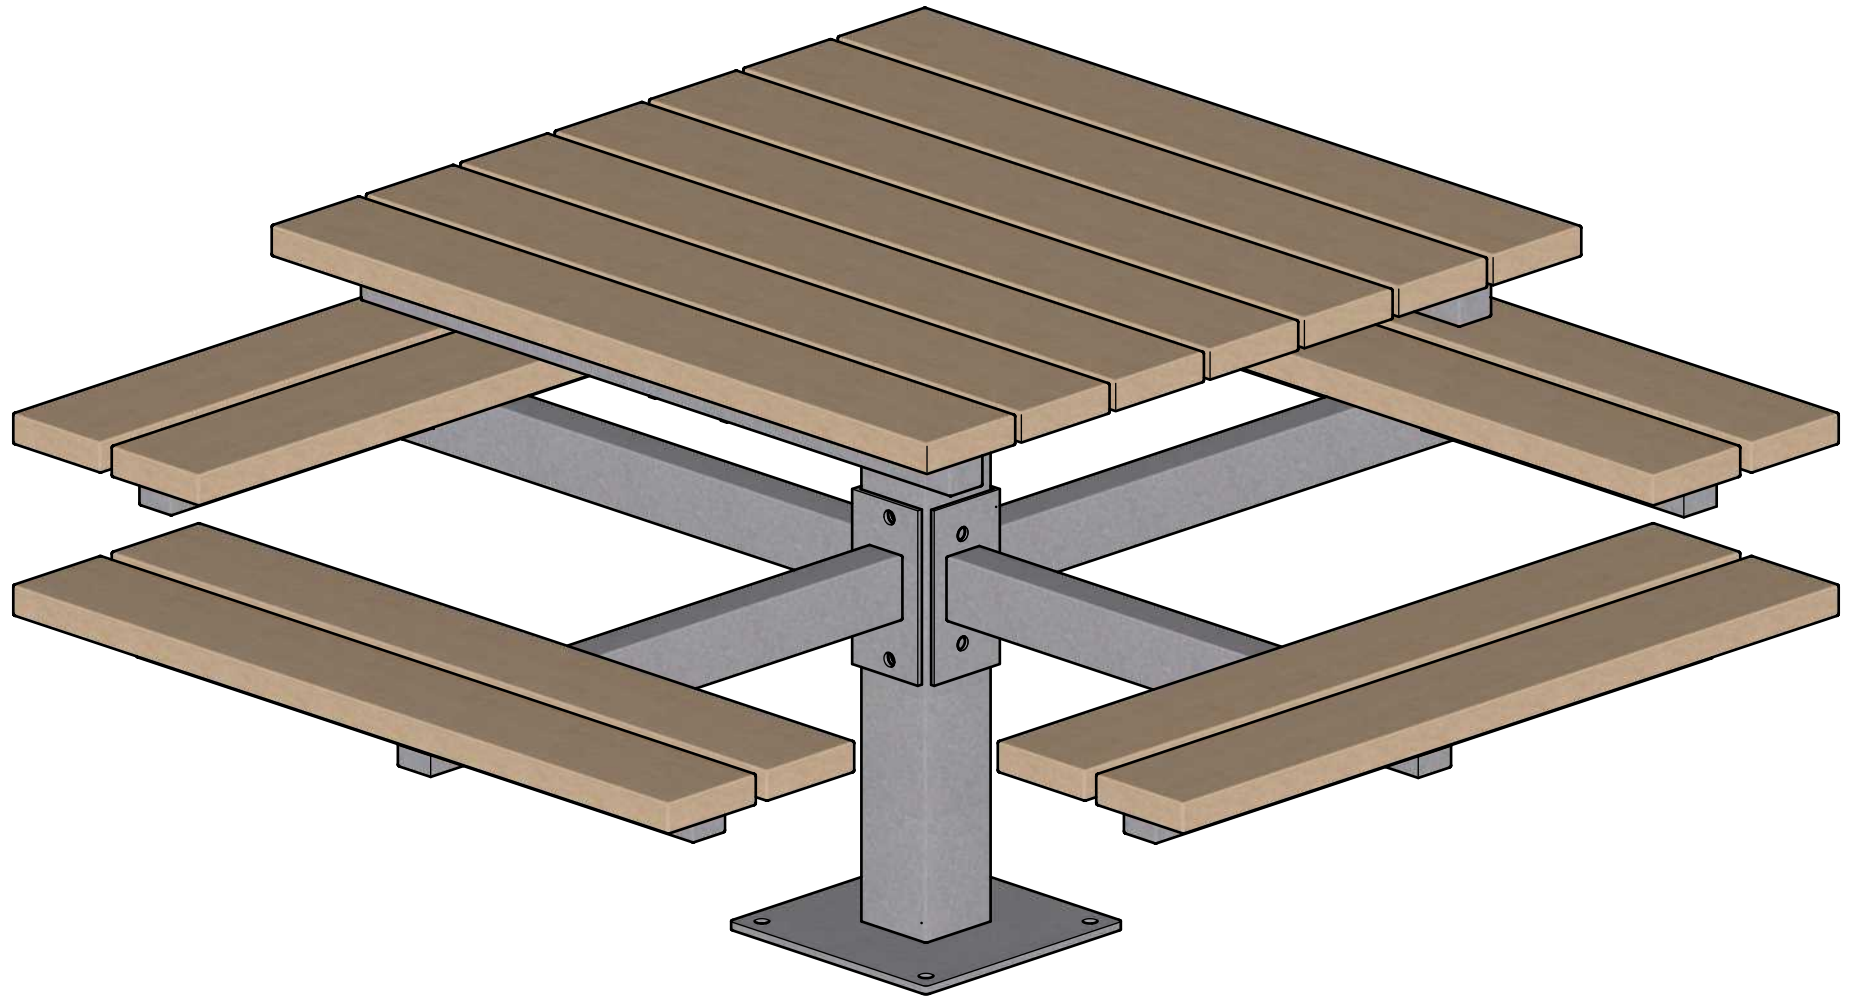

WISHBONE SITE FURNISHINGS LTD
210-27090 GLOUCESTER WAY LANGLEY, BC

DWG. TITLE: SINGLE PEDESTAL PICNIC TABLE
REVISION: 29/11/21 R:00

MATERIAL:
ALUMINUM

DWG. NO.
DWSBPT29112100

DRAWN BY:
GARY PARMAR

PATTERN NO.
N/A

MODEL NO.
SPPTP-40

SCALE:
AS SHOWN

SHEET:
2 OF 2

DATE:
29 NOV 21