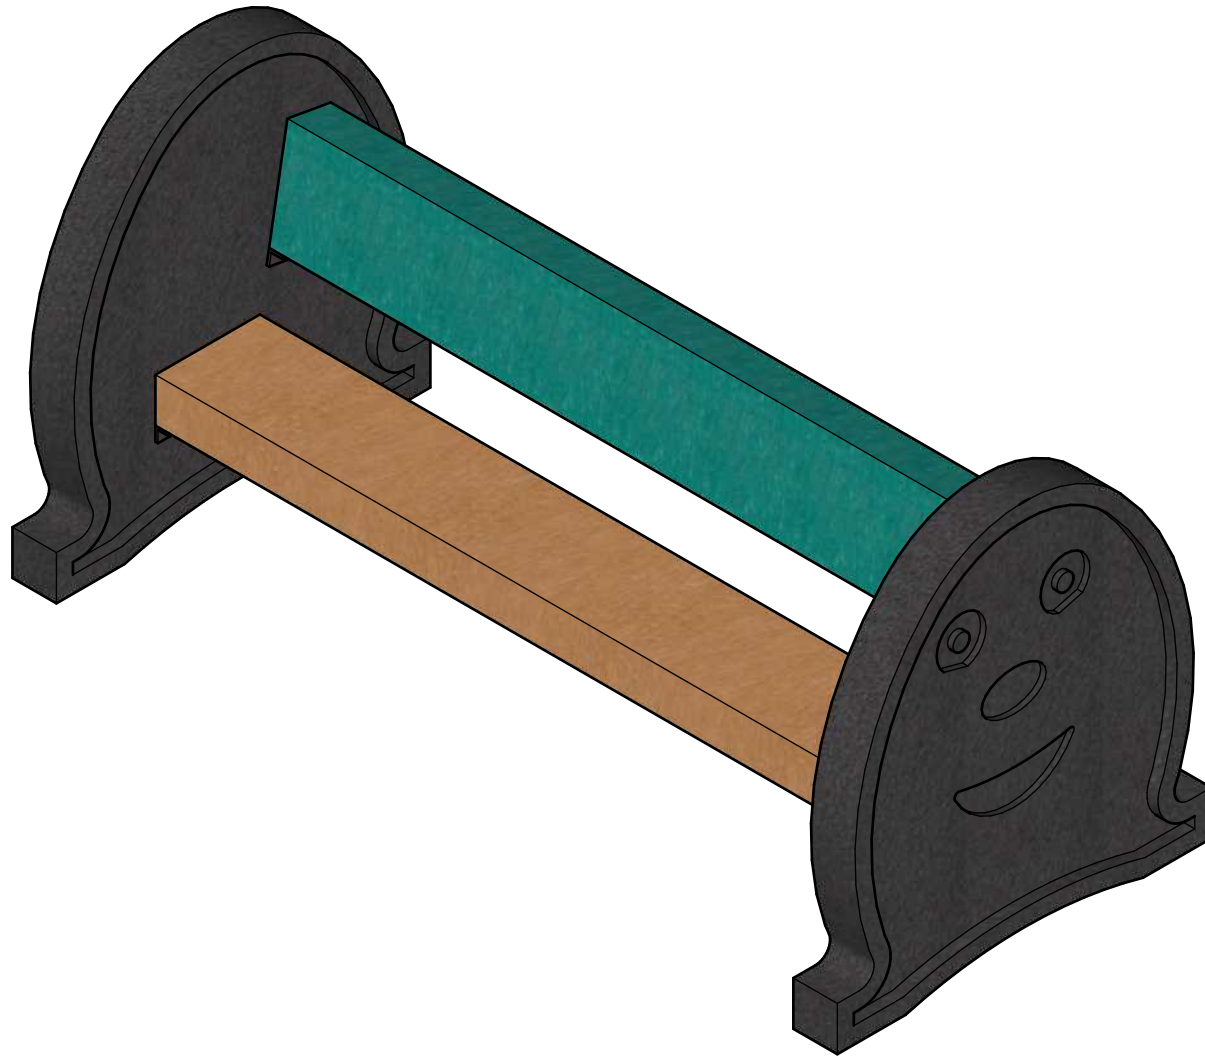


	WISHBONE SITE FURNISHINGS 210-27090 GLOUCESTER WAY LANGLEY, BC			
	DWG. TITLE: GIGGLES BENCH 5FT REVISION: 24/02/21 R:00			
MATERIAL: ALUMINUM	DWG. NO. DWSGSP240221	DRAWN BY: GARY PARMAR		
PATTERN NO. N/A	MODEL NO. HGB-5	SCALE: 1:16	SHEET: 1 OF 2	DATE: 24 FEB 21

Wishbone
site furnishings

WISHBONE SITE FURNISHINGS

210-27090 GLOUCESTER WAY LANGLEY, BC

DWG. TITLE: GIGGLES BENCH 5FT

REVISION: 24/02/21 R:00

MATERIAL:
ALUMINUM

DWG. NO.
DWSGSP240221

DRAWN BY:
GARY PARMAR

PATTERN NO.
N/A

MODEL NO.
HGB-5

SCALE:
AS SHOWN

SHEET:
2 OF 2

DATE:
24 FEB 21