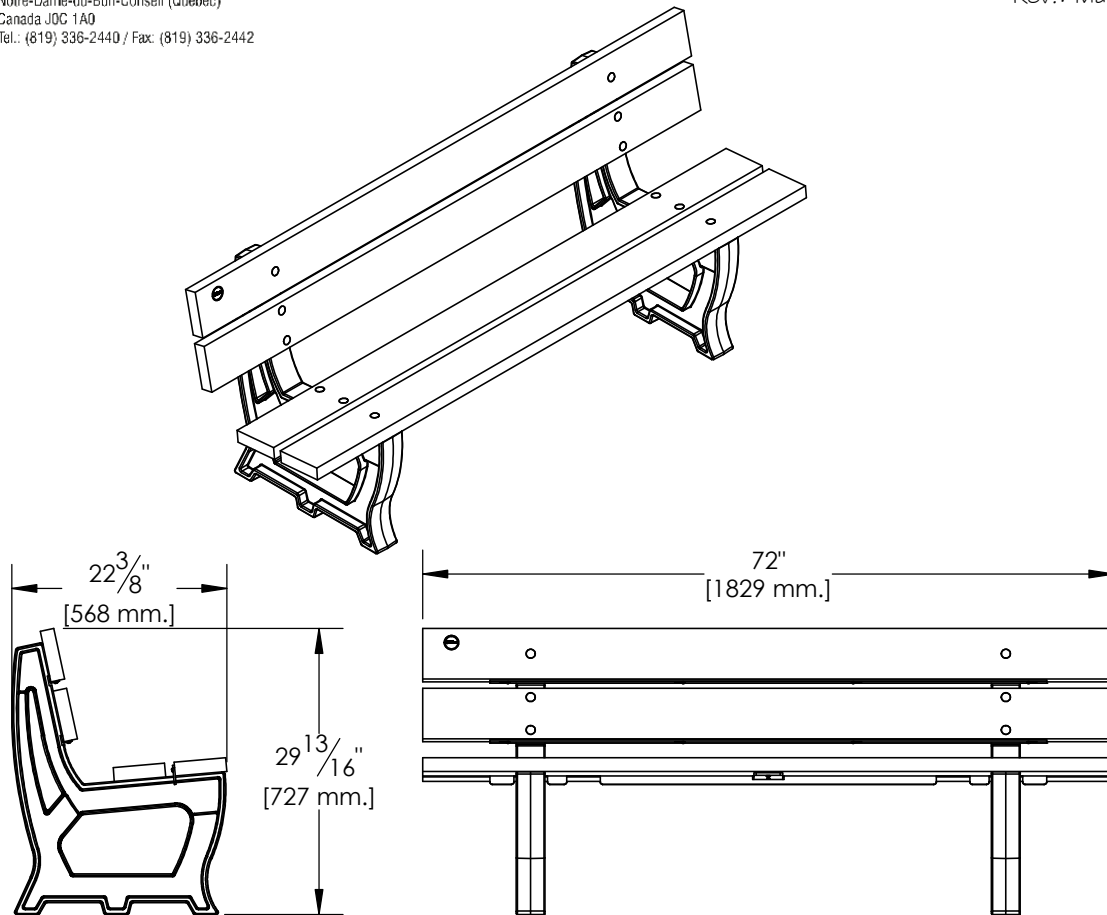

### Features:

- The bench slats are made of **ULTRAPLAST™** recycled plastic 2" x 6" (37mm x 137mm).
- The legs are made of black **ULTRAPLAST™** recycled plastic.
- Reinforcement are made of flat steel, 2" x 3/16" (51 mm x 5mm) and flat steel bar 3/ x 1/4" (76mm x 6.5mm) coated with our black InfiniGuard anti-corrosion system.
- Hidden hardware.
- Shipped ready to be assembled.

### Standard installation details:

- Surface mounted.