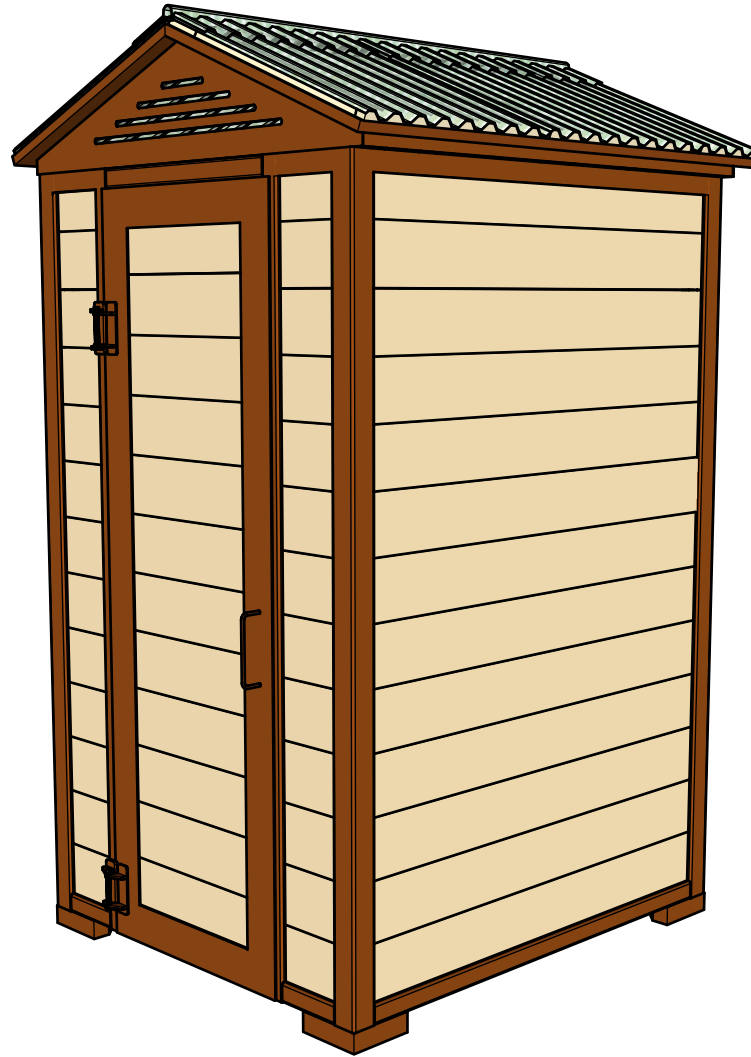


	WISHBONE SITE FURNISHINGS LTD 210-27090 GLOUCESTER WAY LANGLEY, BC			
	DWG. TITLE: REGULAR OUT HOUSE BUILDING REVISION: 01/01/20 R:00			
MATERIAL: ALUMINUM	DWG. NO. DWSBOH01012000	DRAWN BY: BRAD SULLIVAN		
PATTERN NO. N/A	MODEL NO. PTR-6	SCALE: 1:48	SHEET: 1 OF 2	DATE: 01 JAN 20