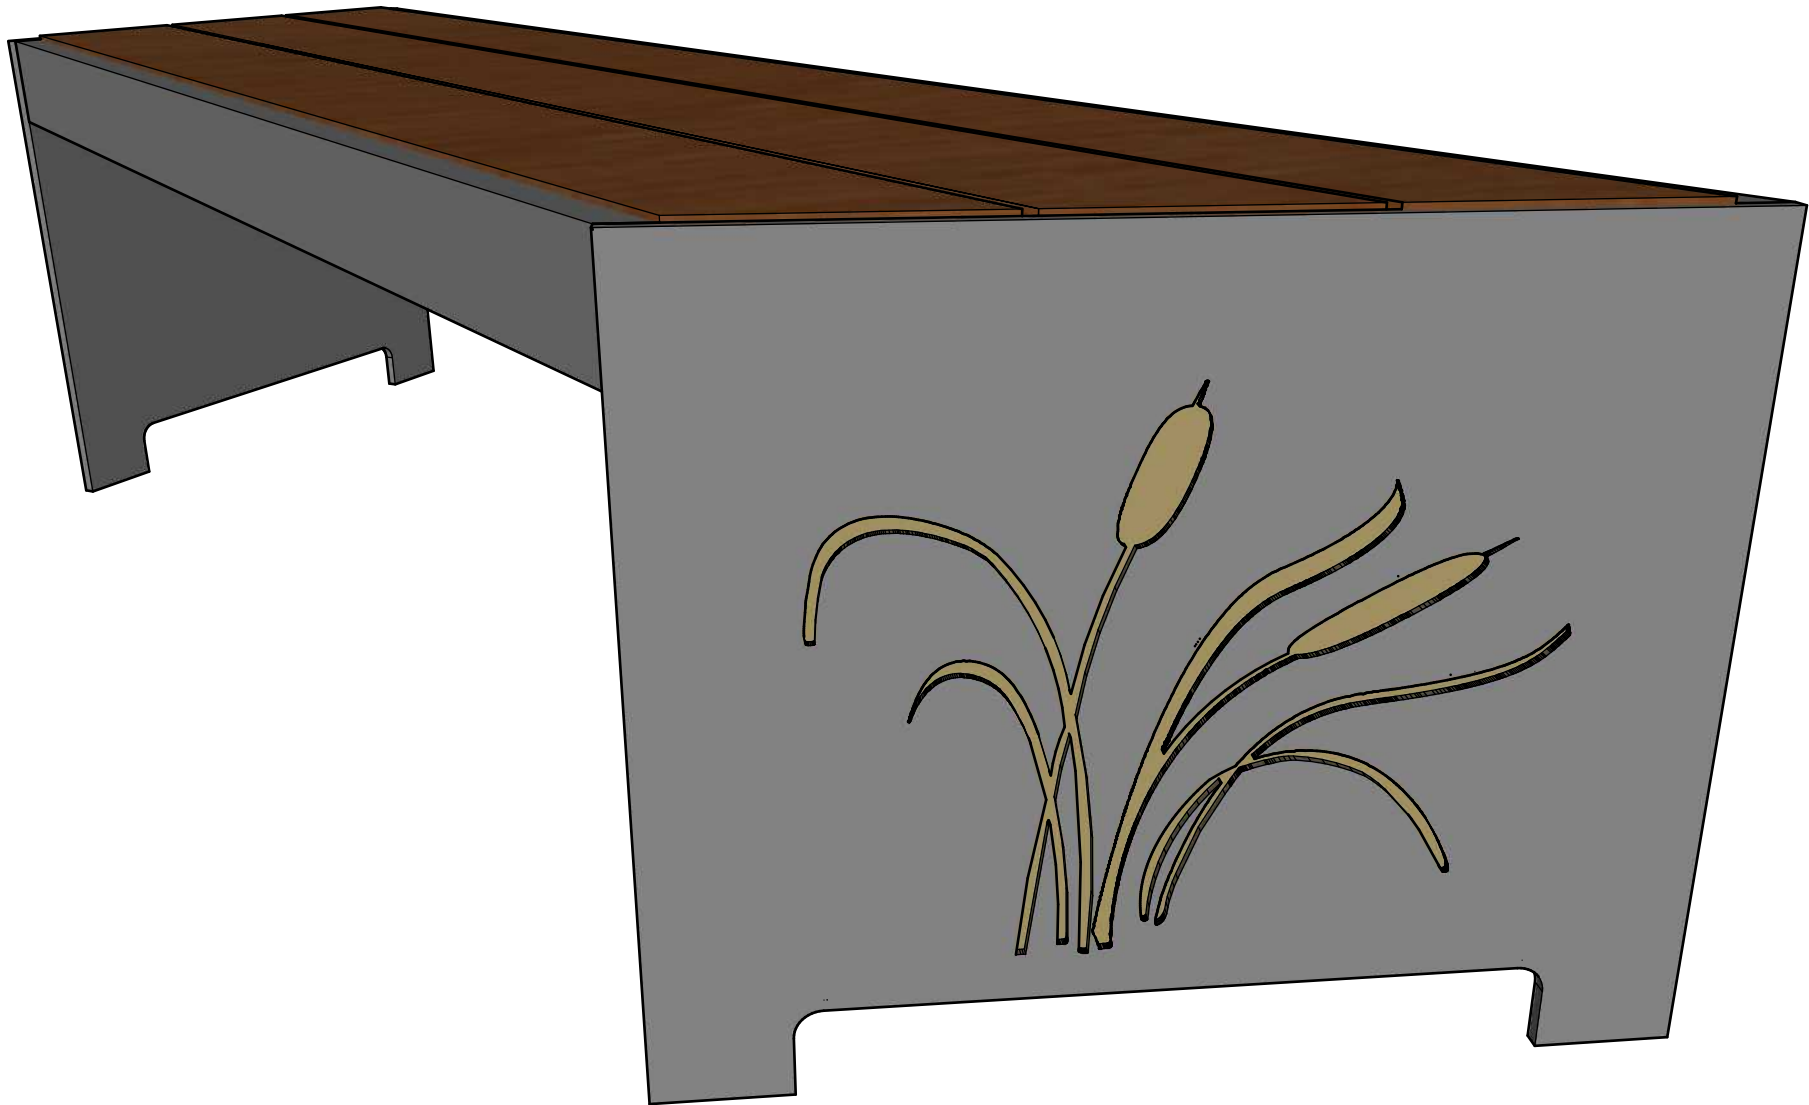

	WISHBONE SITE FURNISHINGS LTD 210-27090 GLOUCESTER WAY LANGLEY, BC			
	DWG. TITLE: MACKENZIE BENCH 6FT REVISION: 31/10/18 R:00			
MATERIAL: ALUMINUM	DWG. NO. DWSB31101800	DRAWN BY: JAMES NEDEN		
PATTERN NO. N/A	MODEL NO. MKSP-6W	SCALE: 1:16	SHEET: 1 OF 2	DATE: 31 OCT 18

	WISHBONE SITE FURNISHINGS LTD 210-27090 GLOUCESTER WAY LANGLEY, BC			
	DWG. TITLE: MACKENZIE BENCH 6FT REVISION: 31/10/18 R:00			
MATERIAL: ALUMINUM	DWG. NO. DWSB31101800	DRAWN BY: JAMES NEDEN		
PATTERN NO. N/A	MODEL NO. MKSP-6W	SCALE: AS SHOWN	SHEET: 2 OF 2	DATE: 31 OCT 18