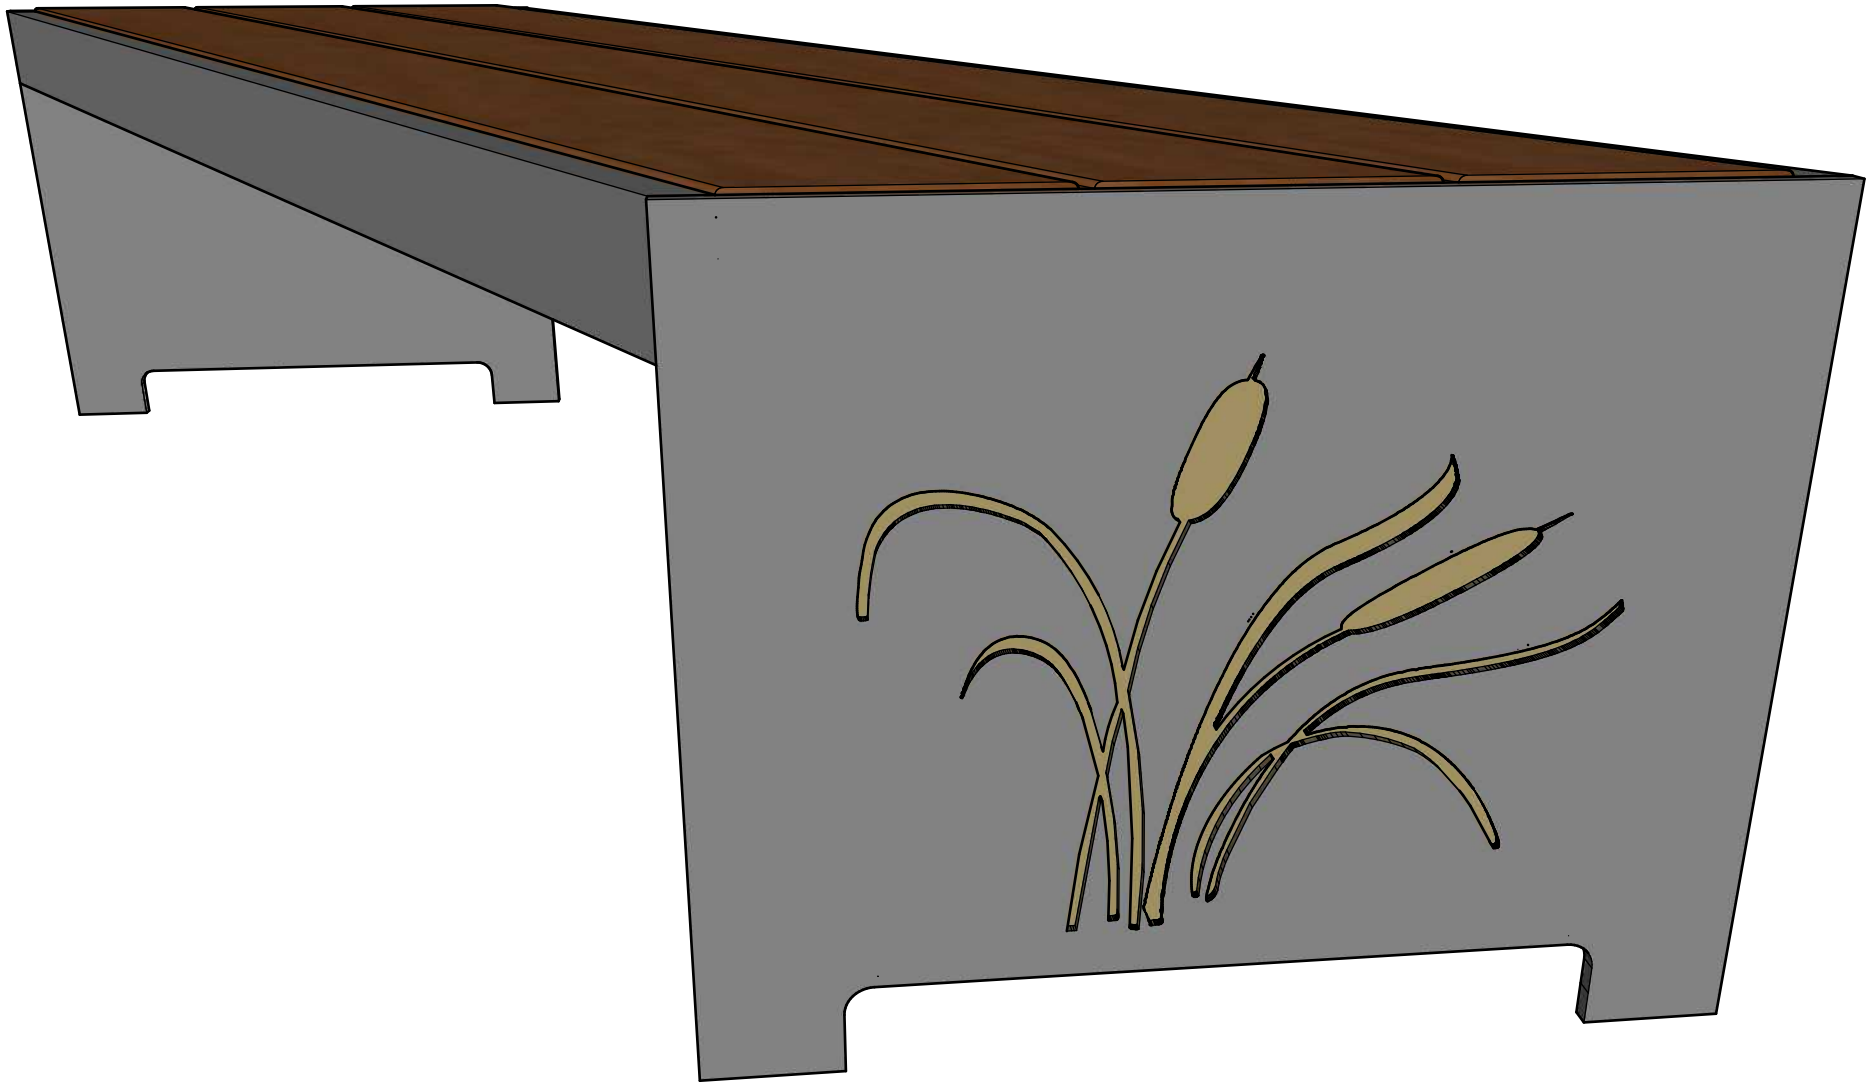

	WISHBONE SITE FURNISHINGS LTD 210-27090 GLOUCESTER WAY LANGLEY, BC			
	DWG. TITLE: MACKENZIE BENCH 6FT REVISION: 31/10/18 R:00			
MATERIAL: ALUMINUM	DWG. NO. DWSB31101800	DRAWN BY: JAMES NEDEN		
PATTERN NO. N/A	MODEL NO. MKSP-6R	SCALE: 1:16	SHEET: 1 OF 2	DATE: 31 OCT 18

	WISHBONE SITE FURNISHINGS LTD 210-27090 GLOUCESTER WAY LANGLEY, BC			
	DWG. TITLE: MACKENZIE BENCH 6FT REVISION: 31/10/18 R:00			
MATERIAL: ALUMINUM	DWG. NO. DWSB31101800	DRAWN BY: JAMES NEDEN		
PATTERN NO. N/A	MODEL NO. MKSP-6R	SCALE: AS SHOWN	SHEET: 2 OF 2	DATE: 31 OCT 18