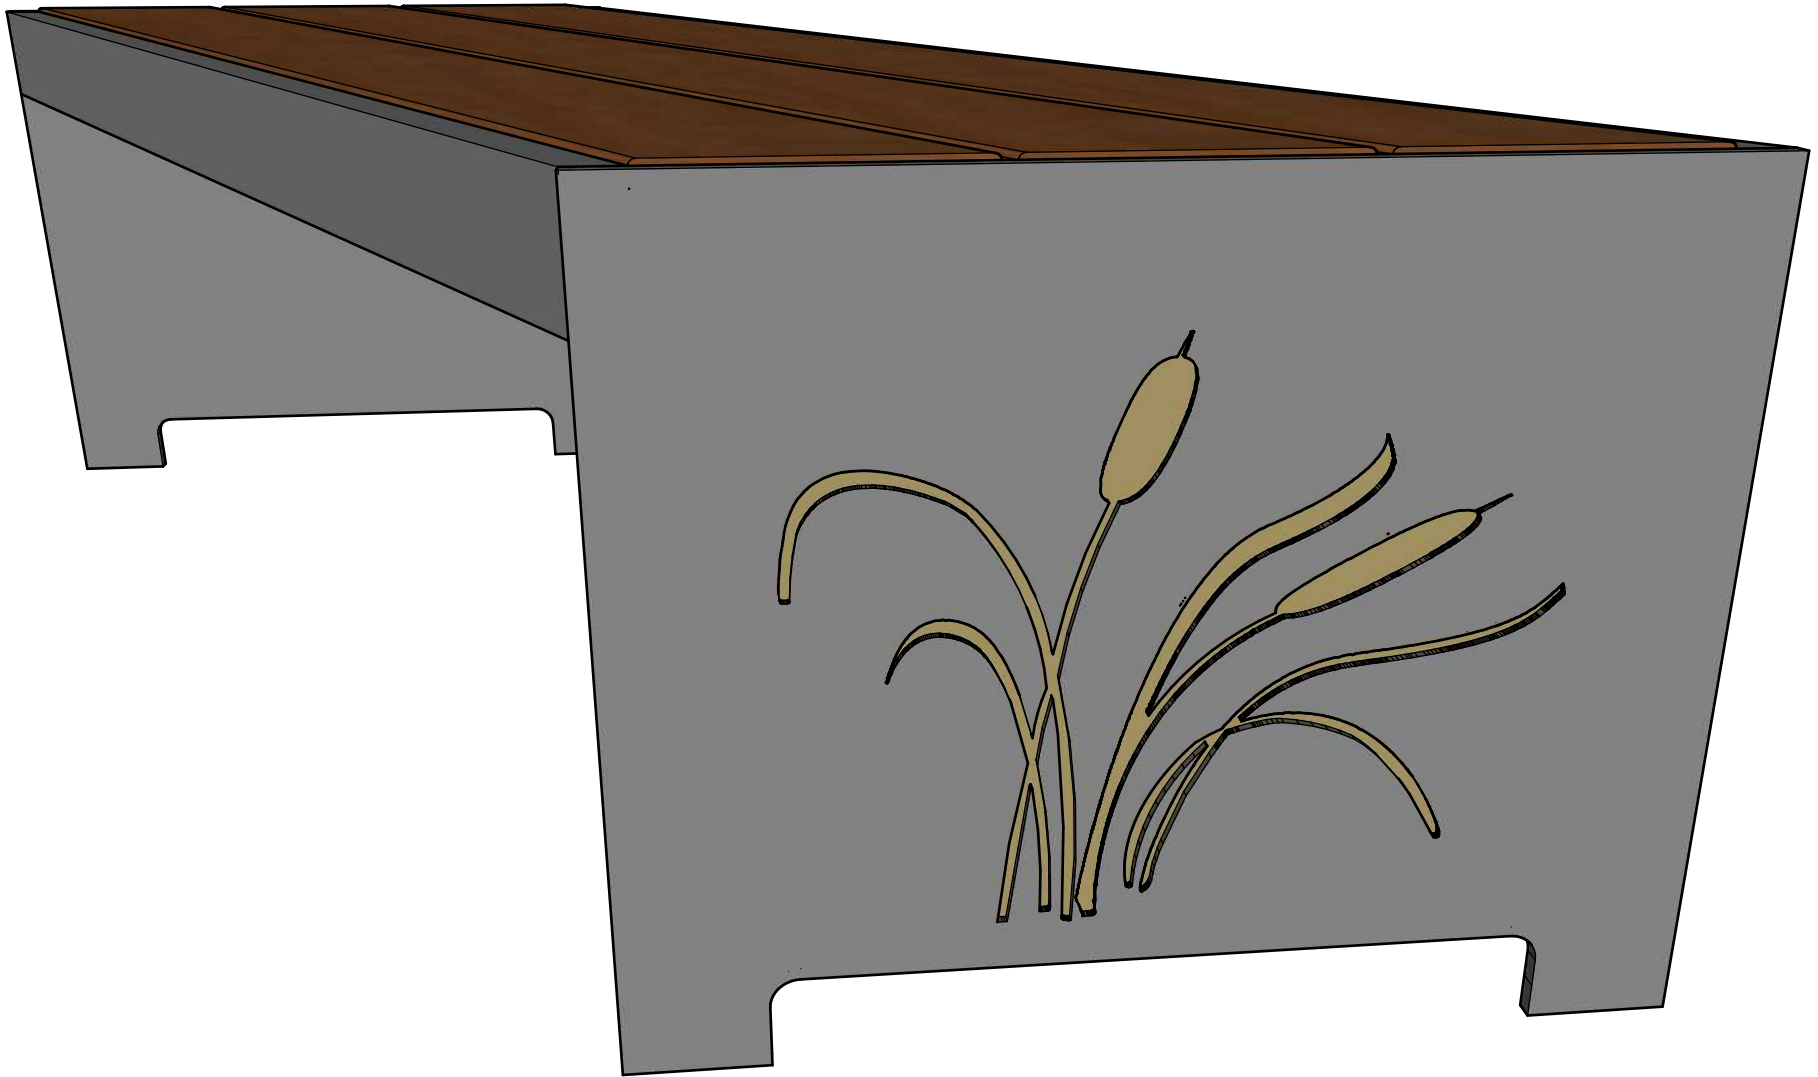

	WISHBONE SITE FURNISHINGS LTD 210-27090 GLOUCESTER WAY LANGLEY, BC			
	DWG. TITLE: MACKENZIE BENCH 5FT REVISION: 31/10/18 R:00			
MATERIAL: ALUMINUM	DWG. NO. DWSB31101800	DRAWN BY: JAMES NEDEN		
PATTERN NO. N/A	MODEL NO. MKSP-5W	SCALE: 1:16	SHEET: 1 OF 2	DATE: 31 OCT 18

	WISHBONE SITE FURNISHINGS LTD 210-27090 GLOUCESTER WAY LANGLEY, BC			
	DWG. TITLE: MACKENZIE BENCH 5FT REVISION: 31/10/18 R:00			
MATERIAL: ALUMINUM	DWG. NO. DWSB31101800	DRAWN BY: JAMES NEDEN		
PATTERN NO. N/A	MODEL NO. MKSP-5W	SCALE: AS SHOWN	SHEET: 2 OF 2	DATE: 31 OCT 18