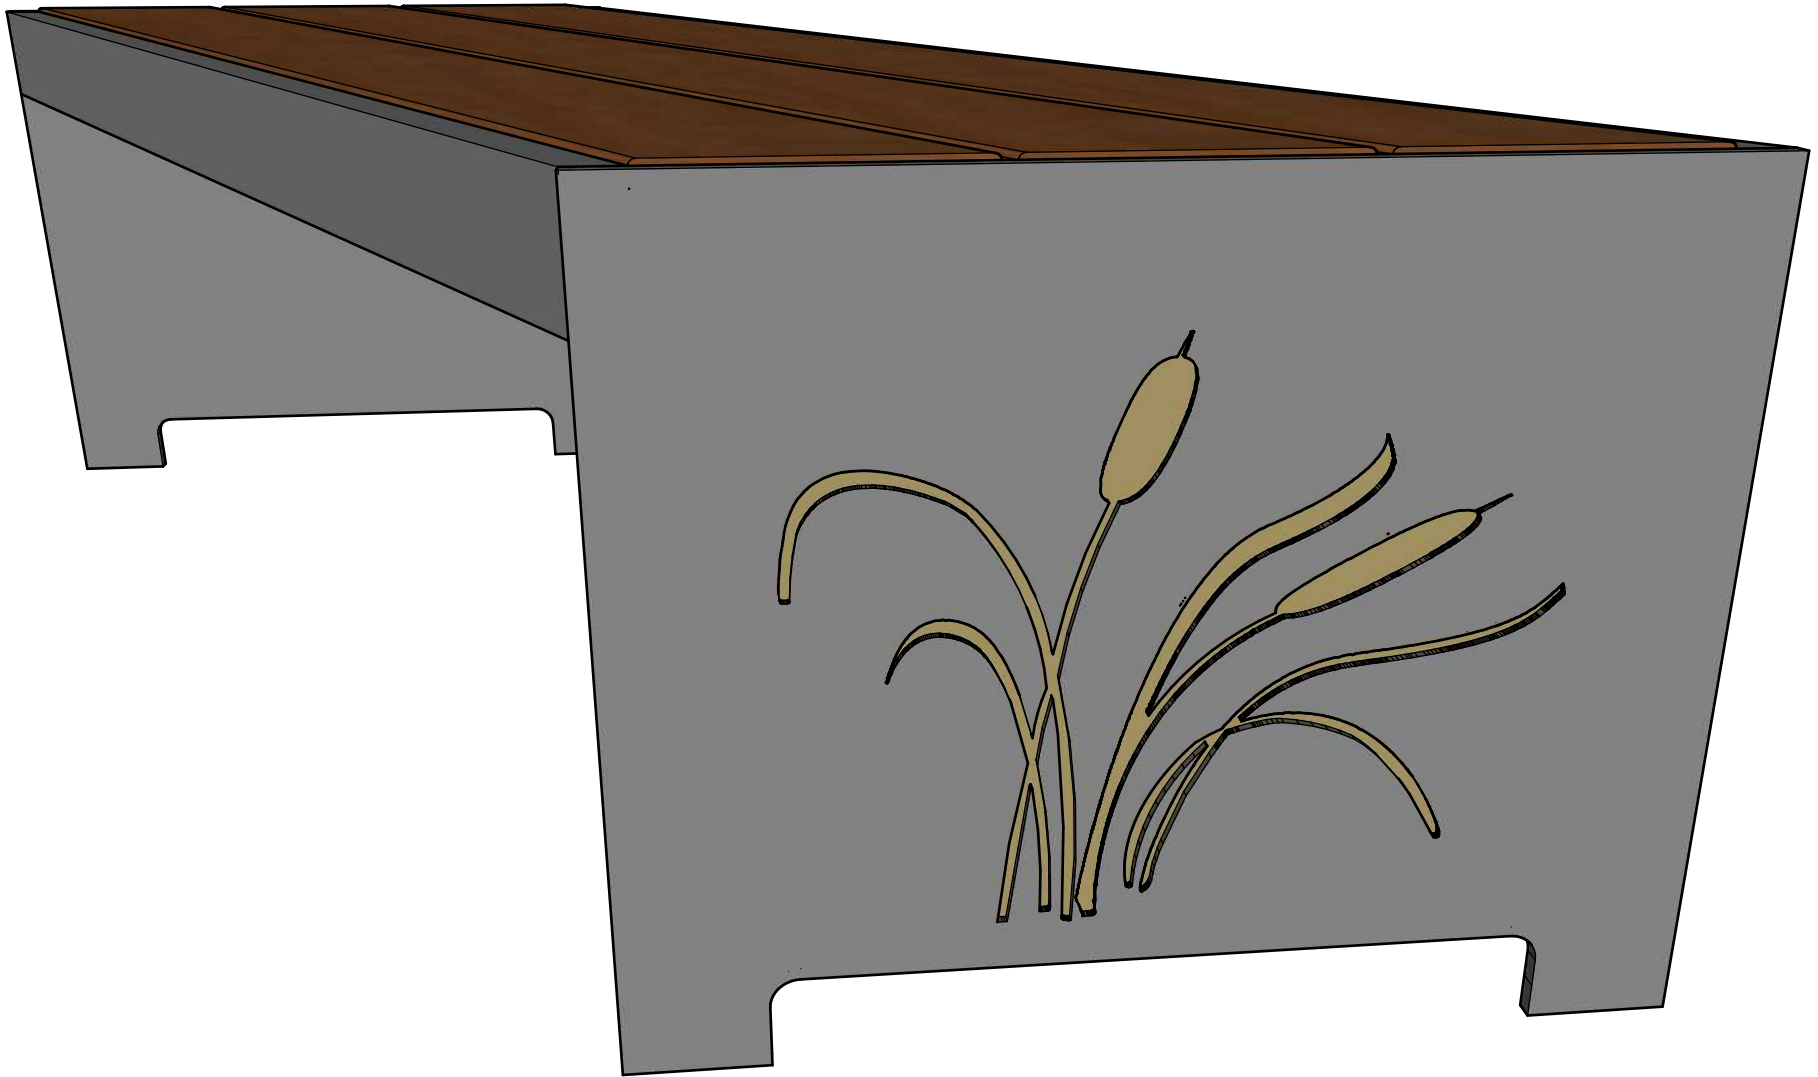

	WISHBONE SITE FURNISHINGS LTD 210-27090 GLOUCESTER WAY LANGLEY, BC			
	DWG. TITLE: MACKENZIE BENCH 5FT REVISION: 31/10/18 R:00			
MATERIAL: ALUMINUM	DWG. NO. DWSB31101800	DRAWN BY: JAMES NEDEN		
PATTERN NO. N/A	MODEL NO. MKSP-5R	SCALE: 1:16	SHEET: 1 OF 2	DATE: 31 OCT 18

	WISHBONE SITE FURNISHINGS LTD 210-27090 GLOUCESTER WAY LANGLEY, BC			
	DWG. TITLE: MACKENZIE BENCH 5FT REVISION: 31/10/18 R:00			
MATERIAL: ALUMINUM	DWG. NO. DWSB31101800	DRAWN BY: JAMES NEDEN		
PATTERN NO. N/A	MODEL NO. MKSP-5R	SCALE: AS SHOWN	SHEET: 2 OF 2	DATE: 31 OCT 18