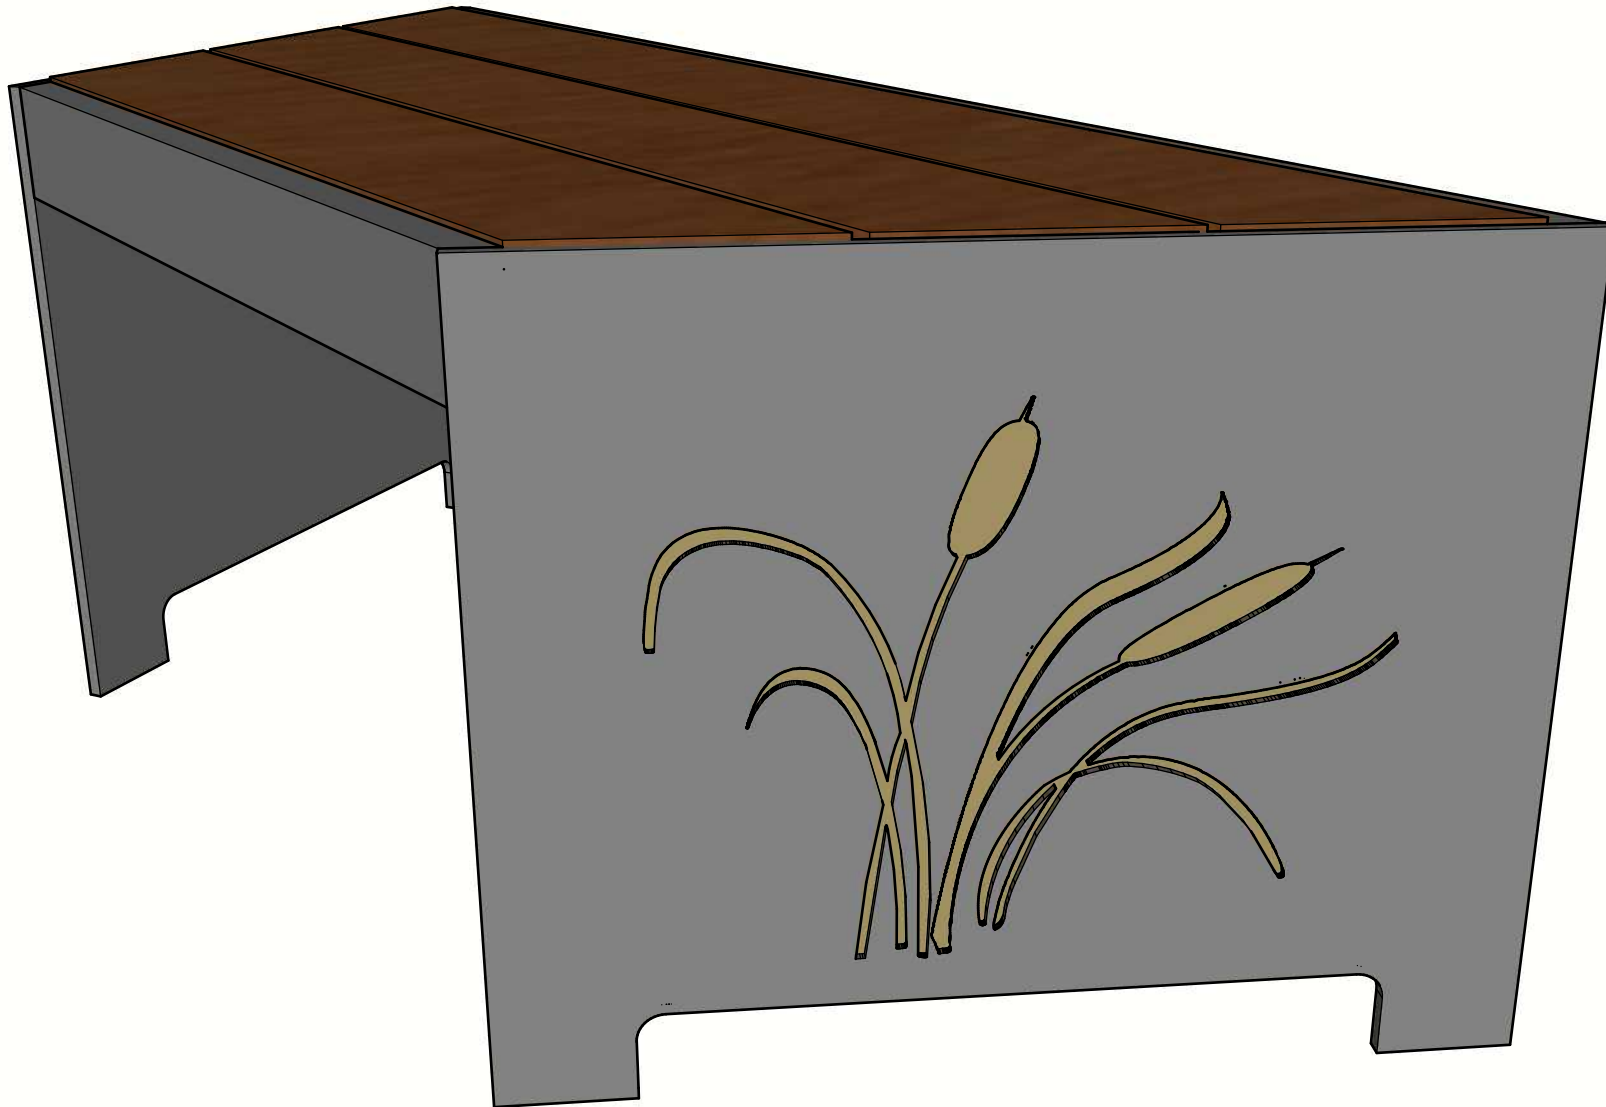

	WISHBONE SITE FURNISHINGS LTD 210-27090 GLOUCESTER WAY LANGLEY, BC			
	DWG. TITLE: MACKENZIE BENCH 4FT REVISION: 31/10/18 R:00			
MATERIAL: ALUMINUM	DWG. NO. DWSB31101800	DRAWN BY: JAMES NEDEN		
PATTERN NO. N/A	MODEL NO. MKSP-4W	SCALE: 1:12	SHEET: 1 OF 2	DATE: 31 OCT 18

	WISHBONE SITE FURNISHINGS LTD 210-27090 GLOUCESTER WAY LANGLEY, BC			
	DWG. TITLE: MACKENZIE BENCH 4FT REVISION: 31/10/18 R:00			
MATERIAL: ALUMINUM	DWG. NO. DWSB31101800	DRAWN BY: JAMES NEDEN		
PATTERN NO. N/A	MODEL NO. MKSP-4W	SCALE: AS SHOWN	SHEET: 2 OF 2	DATE: 31 OCT 18