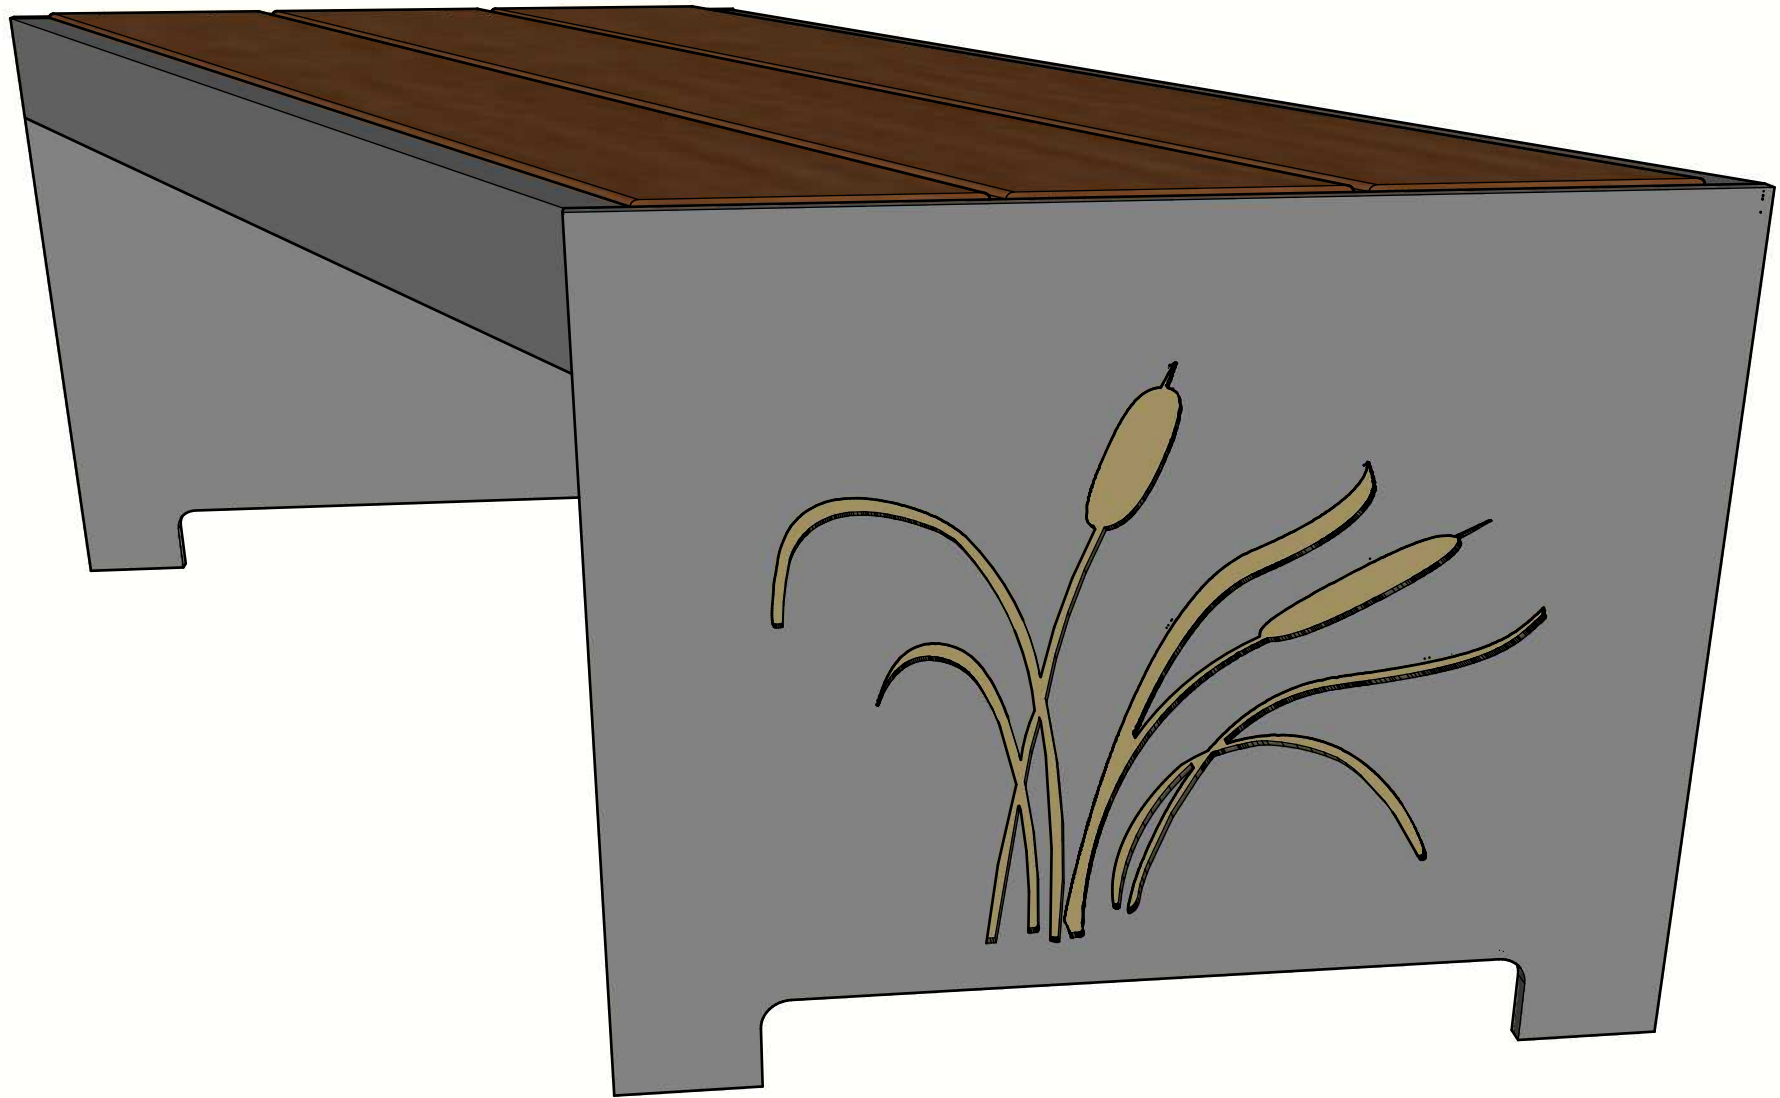

	<b>WISHBONE SITE FURNISHINGS LTD</b> 210-27090 GLOUCESTER WAY LANGLEY, BC			
	<b>DWG. TITLE:</b> MACKENZIE BENCH 4FT <b>REVISION:</b> 31/10/18 R:00			
<b>MATERIAL:</b> ALUMINUM	<b>DWG. NO.</b> DWSB31101800	<b>DRAWN BY:</b> JAMES NEDEN		
<b>PATTERN NO.</b> N/A	<b>MODEL NO.</b> MKSP-4R	<b>SCALE:</b> 1:12	<b>SHEET:</b> 1 OF 2	<b>DATE:</b> 31 OCT 18

	<b>WISHBONE SITE FURNISHINGS LTD</b> 210-27090 GLOUCESTER WAY LANGLEY, BC			
	<b>DWG. TITLE:</b> MACKENZIE BENCH 4FT <b>REVISION:</b> 31/10/18 R:00			
<b>MATERIAL:</b> ALUMINUM	<b>DWG. NO.</b> DWSB31101800	<b>DRAWN BY:</b> JAMES NEDEN		
<b>PATTERN NO.</b> N/A	<b>MODEL NO.</b> MKSP-4R	<b>SCALE:</b> AS SHOWN	<b>SHEET:</b> 2 OF 2	<b>DATE:</b> 31 OCT 18