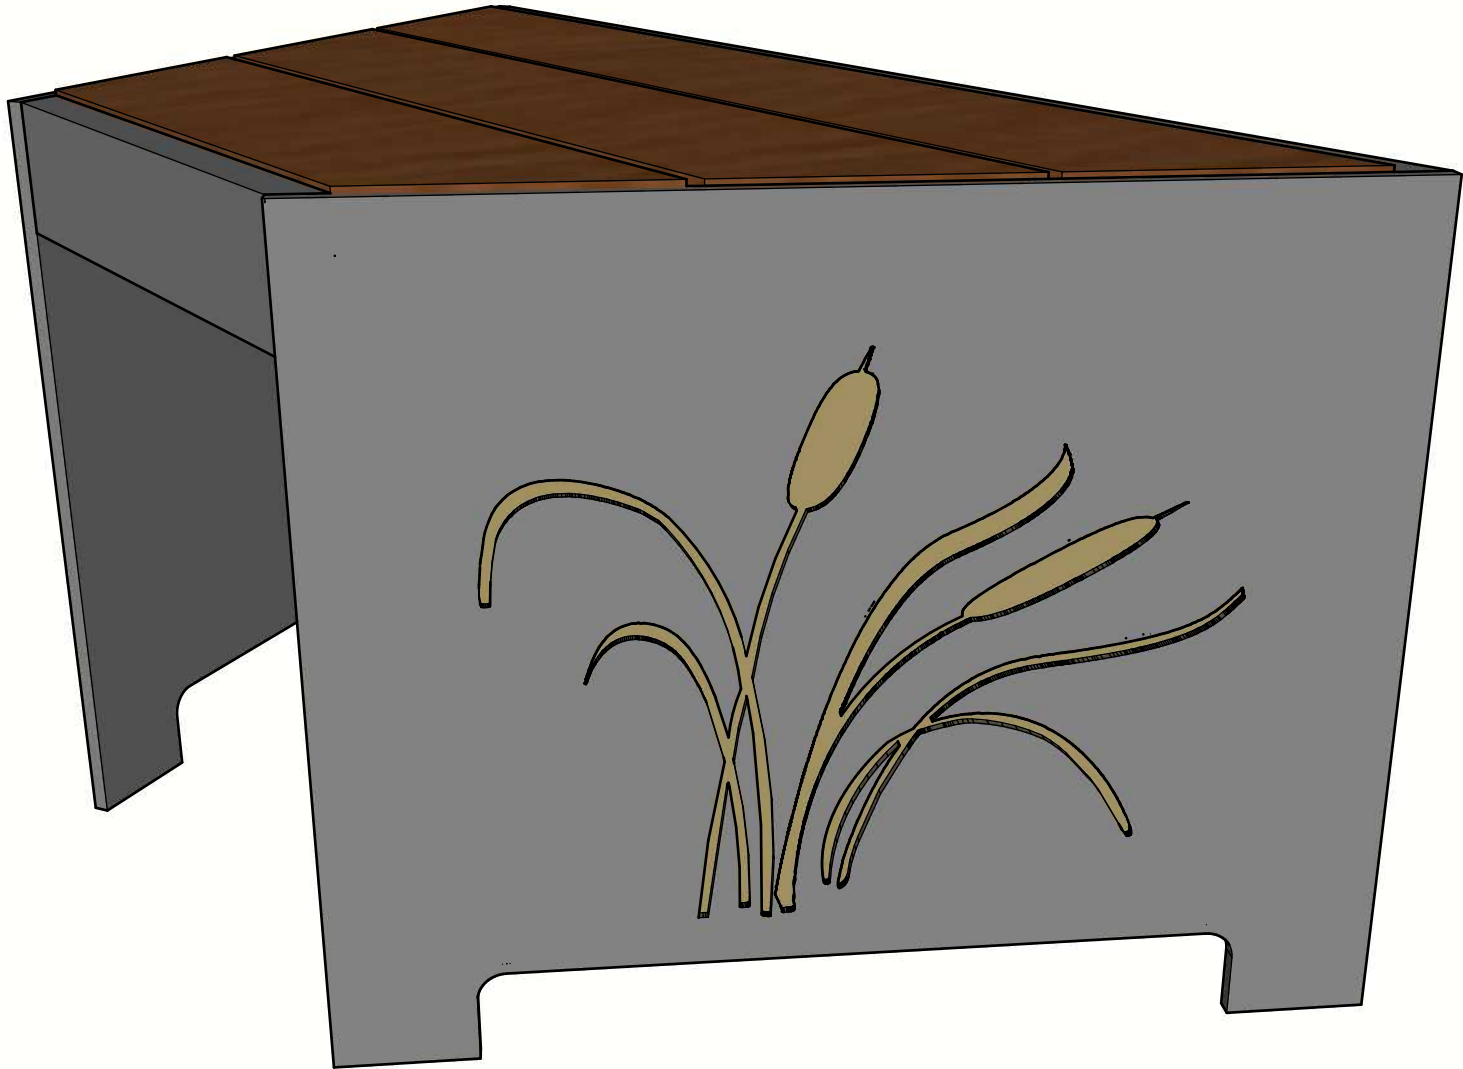


	WISHBONE SITE FURNISHINGS LTD 210-27090 GLOUCESTER WAY LANGLEY, BC			
	DWG. TITLE: MACKENZIE BENCH 3FT REVISION: 31/10/18 R:00			
MATERIAL: ALUMINUM	DWG. NO. DWSB31101800	DRAWN BY: JAMES NEDEN		
PATTERN NO. N/A	MODEL NO. MKSP-3W	SCALE: 1:12	SHEET: 1 OF 2	DATE: 31 OCT 18

Wishbone
site furnishings

WISHBONE SITE FURNISHINGS LTD

210-27090 GLOUCESTER WAY LANGLEY, BC

DWG. TITLE: MACKENZIE BENCH 3FT

REVISION: 31/10/18 R:00

MATERIAL:
ALUMINUM

DWG. NO.
DWSB31101800

DRAWN BY:
JAMES NEDEN

PATTERN NO.
N/A

MODEL NO.
MKSP-3W

SCALE:
AS SHOWN

SHEET:
2 OF 2

DATE:
31 OCT 18