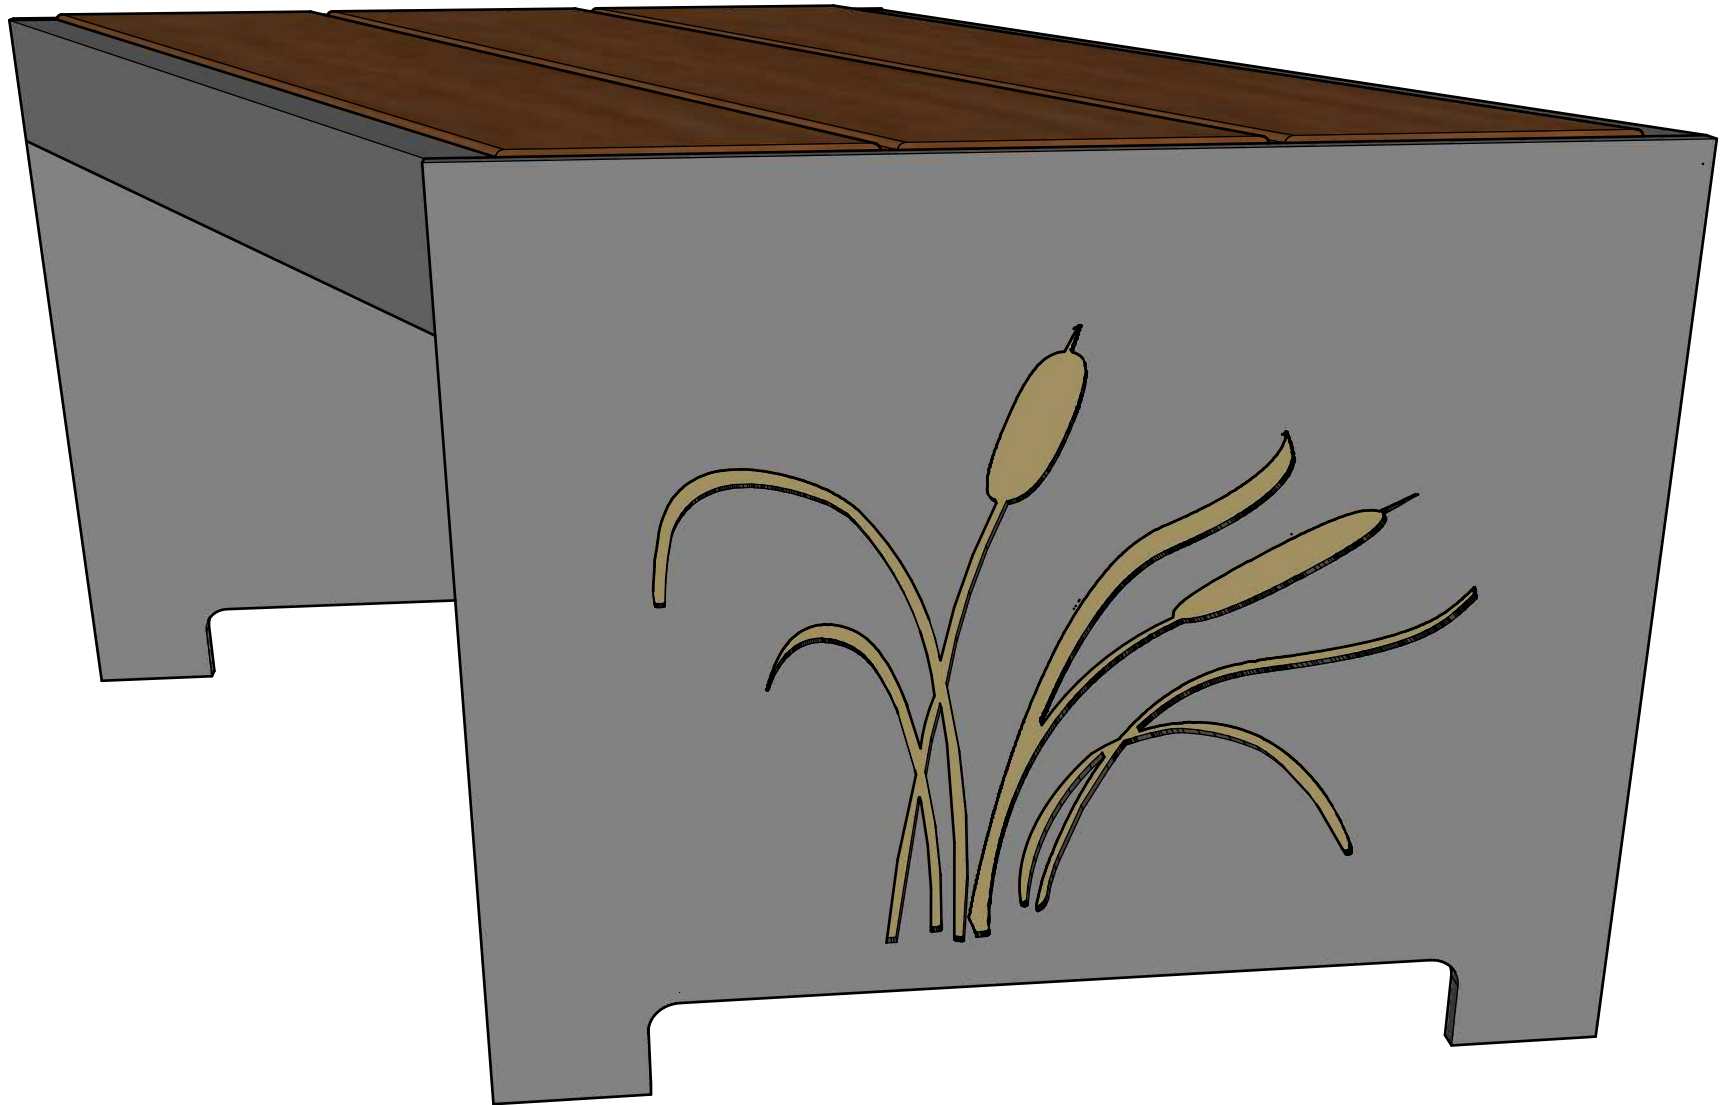

	<b>WISHBONE SITE FURNISHINGS LTD</b> 210-27090 GLOUCESTER WAY LANGLEY, BC			
	<b>DWG. TITLE:</b> MACKENZIE BENCH 3FT <b>REVISION:</b> 31/10/18 R:00			
<b>MATERIAL:</b> ALUMINUM	<b>DWG. NO.</b> DWSB31101800	<b>DRAWN BY:</b> JAMES NEDEN		
<b>PATTERN NO.</b> N/A	<b>MODEL NO.</b> MKSP-3R	<b>SCALE:</b> 1:12	<b>SHEET:</b> 1 OF 2	<b>DATE:</b> 31 OCT 18

	<b>WISHBONE SITE FURNISHINGS LTD</b> 210-27090 GLOUCESTER WAY LANGLEY, BC			
	<b>DWG. TITLE:</b> MACKENZIE BENCH 3FT <b>REVISION:</b> 31/10/18 R:00			
<b>MATERIAL:</b> ALUMINUM	<b>DWG. NO.</b> DWSB31101800	<b>DRAWN BY:</b> JAMES NEDEN		
<b>PATTERN NO.</b> N/A	<b>MODEL NO.</b> MKSP-3R	<b>SCALE:</b> AS SHOWN	<b>SHEET:</b> 2 OF 2	<b>DATE:</b> 31 OCT 18