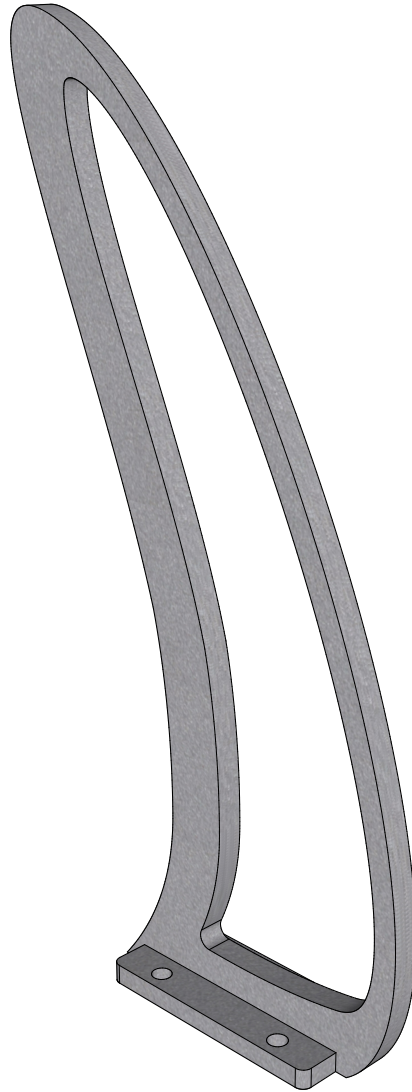


	WISHBONE SITE FURNISHINGS 210-27090 GLOUCESTER WAY LANGLEY, BC			
	DWG. TITLE: TENAJ 2 Space Bike Rack REVISION: 01/01/20 R:00			
MATERIAL: ALUMINUM	DWG. NO. DWSBBR01012000	DRAWN BY: JAMES NEDEN		
PATTERN NO. N/A	MODEL NO. TJBR-34	SCALE: 1:16	SHEET: 1 OF 2	DATE: 01 JAN 20

 site furnishings

WISHBONE SITE FURNISHINGS

210-27090 GLOUCESTER WAY LANGLEY, BC

DWG. TITLE: TENAJ 2 Space Bike Rack

REVISION: 01/01/20 R:00

MATERIAL:
ALUMINUM

DWG. NO.
DWSBBR01012000

DRAWN BY:
JAMES NEDEN

PATTERN NO.
N/A

MODEL NO.
TJBR-34

SCALE:
AS SHOWN

SHEET:
2 OF 2

DATE:
01 JAN 20