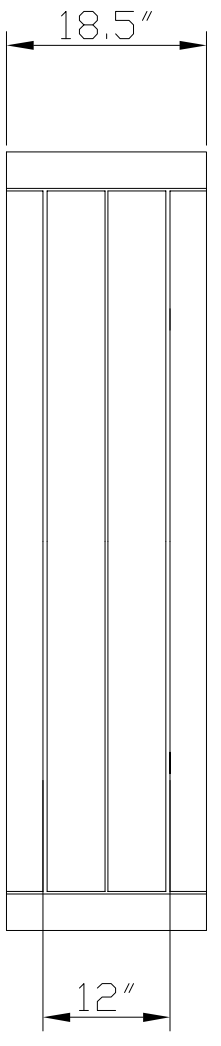

PART / ASSEMBLY USED IN:

ZONE REV

DESCRIPTION

DATE

APPROVED

REVISIONS

Wishbone
site furnishings

WISHBONE SITE FURNISHINGS LTD.
210-27090 GLDUCESTER WAY, LANGLEY, BC

DWG. TITLE: 6' SURRE STRAIGHT BENCH
REVISION-27/09/16 R:00

MATERIAL ALUMINIUM	SIZE	DWG NO. DWSBBN26041600	DRN BY BVS	APP BY N/A
PATTERN NO. N/A	MODEL NO. SRSB-6	SCALE AS SHOWN	SHEET 1 OF 1	DATE 12 OCT 16