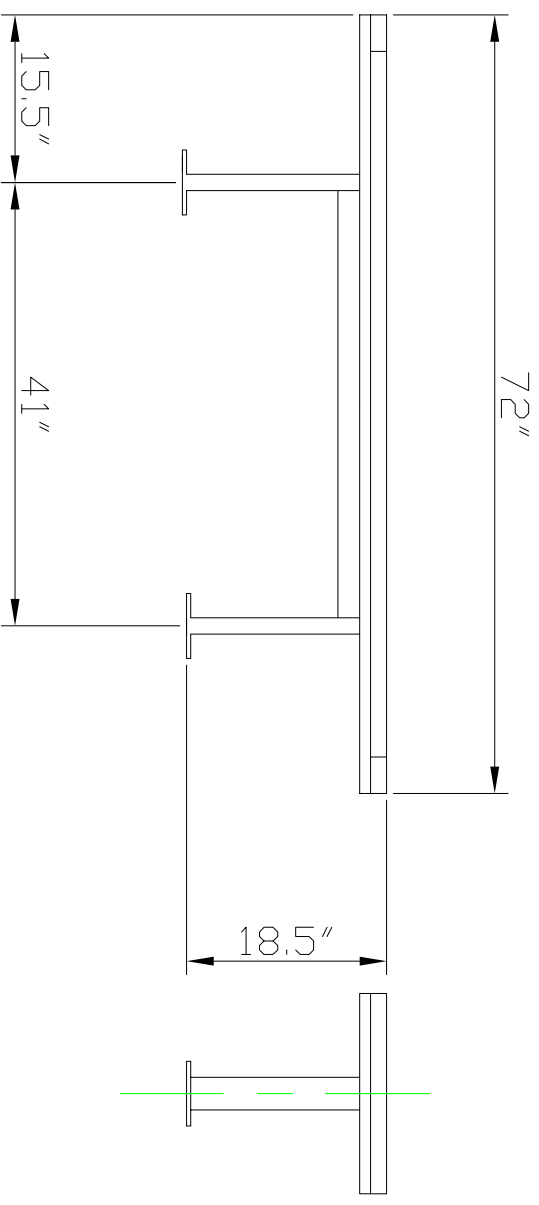

PART / ASSEMBLY USED IN:

ZONE REV

DESCRIPTION

DATE

APPROVED

REVISIONS

Wishbone
site furnishings

WISHBONE SITE FURNISHINGS LTD.
210-27090 GLDUCESTER WAY, LANGLEY, BC

DWG. TITLE: 6' SURRE STRAIGHT BENCH
REVISION-27/09/16 R:00

MATERIAL ALUMINIUM	SIZE	DWG NO. DWSBBN26041600	DRN BY BVS	APP BY N/A
PATTERN NO. N/A	MODEL NO. SRSB-6	SCALE AS SHOWN	SHEET 1 OF 1	DATE 12 OCT 16