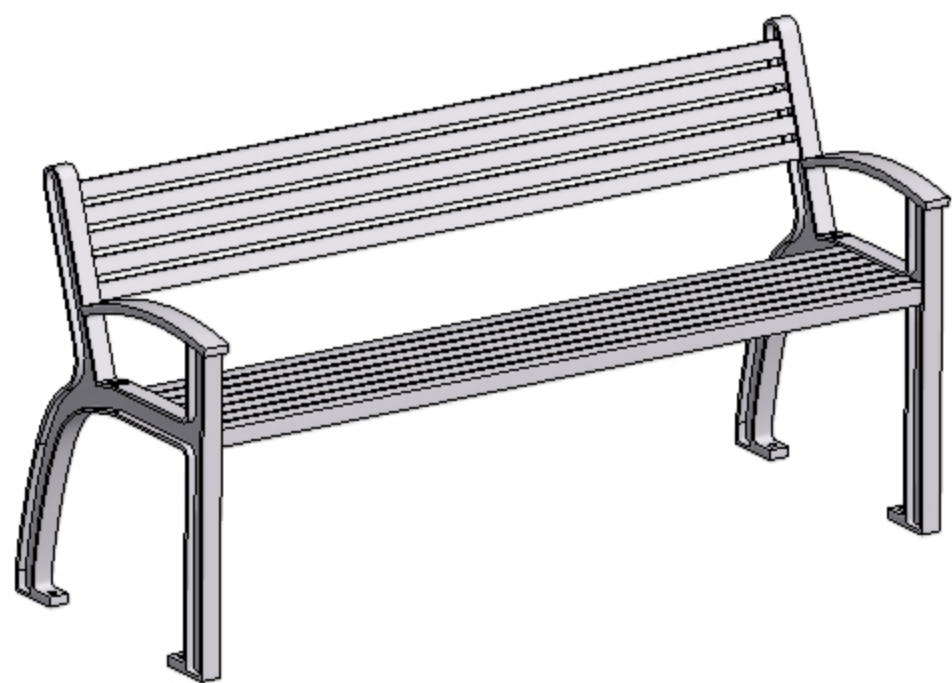

TOP VIEW

60 1/2

23 1/2

FRONT VIEW

58 1/2

LEFT SIDE VIEW

24 1/2

17 1/2

31 1/2

16 1/16

DRAWN	SAR	1/25/2010			
CHECKED					
CUSTOMER SIGNATURE			TITLE		
MFG			BESELT PARK BENCH - ALL ALUMINUM		
APPROVED			SIZE	DWG NO	REV
<small>WISHBONE SITE FURNISHINGS 10000 W. 10TH AVENUE DENVER, CO 80202 TEL: 303.733.1100 WWW.WISHBONE.COM</small>			C	BAL-5	
<small>WISHBONE SITE FURNISHINGS 10000 W. 10TH AVENUE DENVER, CO 80202 TEL: 303.733.1100 WWW.WISHBONE.COM</small>			SCALE	SHEET 1 OF 1	