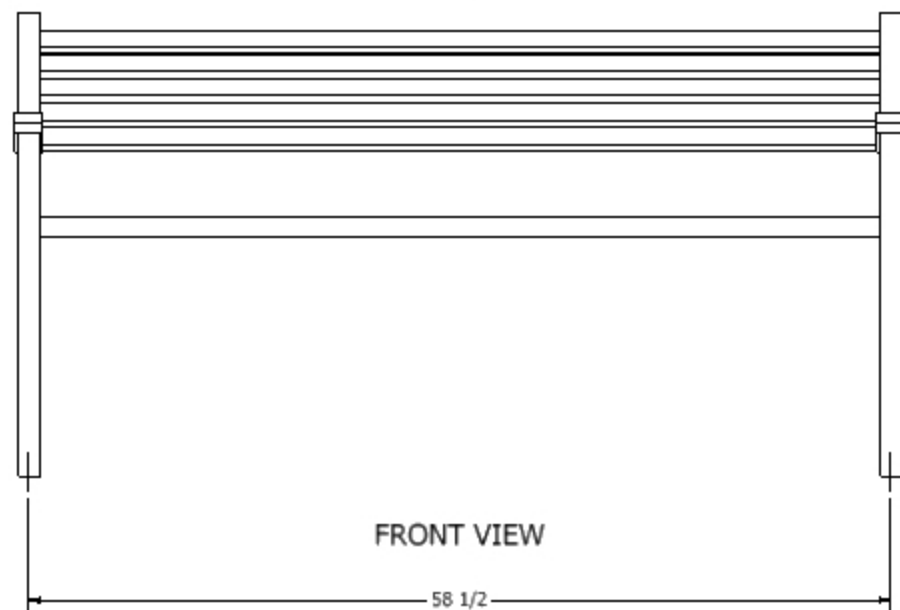

TOP VIEW

60 1/2

23 1/2

FRONT VIEW

58 1/2

LEFT SIDE VIEW

24 1/2

17 1/2

31 1/2

16 1/16

DRAWN	SAR	1/25/2010			
CHECKED					
CUSTOMER SIGNATURE			TITLE		
MFG			BESELT PARK BENCH - ALL ALUMINUM		
APPROVED			SIZE	DWG NO	REV
<small>WISHBONE SITE FURNISHINGS 10000 W. 10TH AVENUE DENVER, CO 80202 TEL: 303.733.1100 WWW.WISHBONE.COM</small>			C	BAL-5	
<small>WISHBONE SITE FURNISHINGS 10000 W. 10TH AVENUE DENVER, CO 80202 TEL: 303.733.1100 WWW.WISHBONE.COM</small>			SCALE	SHEET 1 OF 1	