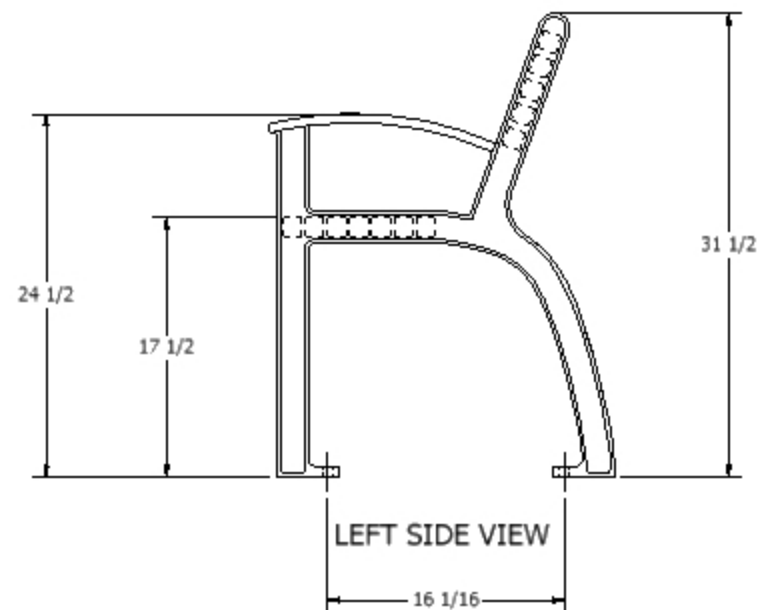

TOP VIEW

60 1/2

23 1/2

FRONT VIEW

58 1/2

LEFT SIDE VIEW

24 1/2

17 1/2

31 1/2

16 1/16

DRAWN	SAR	1/25/2010			
CHECKED					
CUSTOMER SIGNATURE			TITLE		
MFG			BESELT PARK BENCH - ALL ALUMINUM		
APPROVED			SIZE	DWG NO	REV
<small>WISHBONE SITE FURNISHINGS 10000 W. 10TH AVENUE DENVER, CO 80202 TEL: 303.733.1100 WWW.WISHBONE.COM</small>			C	BAL-5	
<small>WISHBONE SITE FURNISHINGS 10000 W. 10TH AVENUE DENVER, CO 80202 TEL: 303.733.1100 WWW.WISHBONE.COM</small>			SCALE	SHEET 1 OF 1	