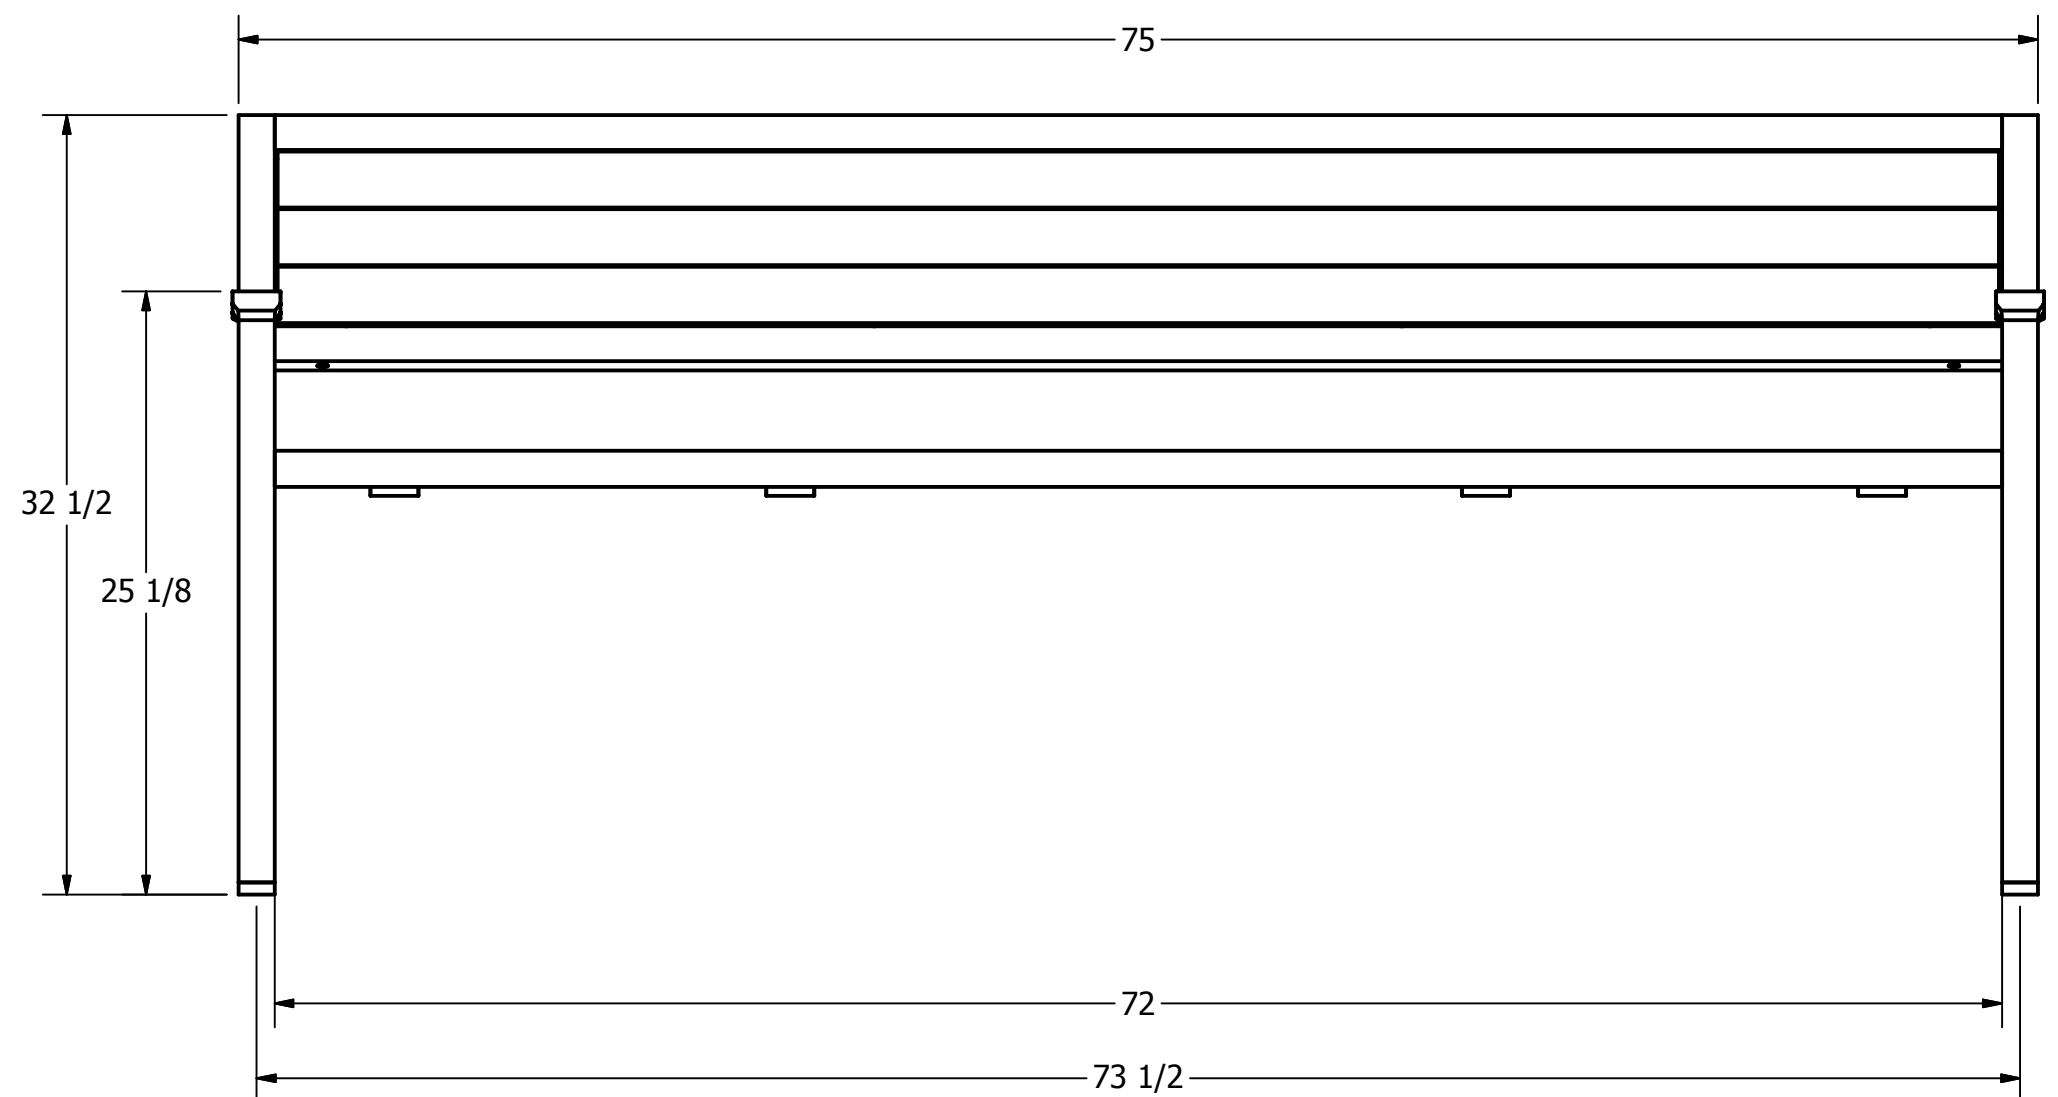

APPROXIMATE WEIGHT = 139 LBS

VIEW A-A
FOOT PAD

DRAWN DRESENER	12/01/2009	Wishbone Industries	
CHECKED			
QA		TITLE	
MFG		WESTEND BENCH 6 FOOT	
APPROVED		SIZE C	DWG NO WESL-6
PROPRIETARY AND CONFIDENTIAL THE INFORMATION CONTAINED ON THIS DRAWING IS THE SOLE PROPERTY OF WISHBONE INDUSTRIES LTD. ANY REPRODUCTION IN PART OR WHOLE WITHOUT WRITTEN CONSENT OF WISHBONE INDUSTRIES LTD IS PROHIBITED.	TOLERANCES UNLESS OTHERWISE SPECIFIED FRACTIONAL +/- 1/32 TWO DECIMAL +/- .015 THREE DECIMAL +/- .005 ANGLE +/- 1°	SCALE	REV NEW
		SHEET 1 OF 2	