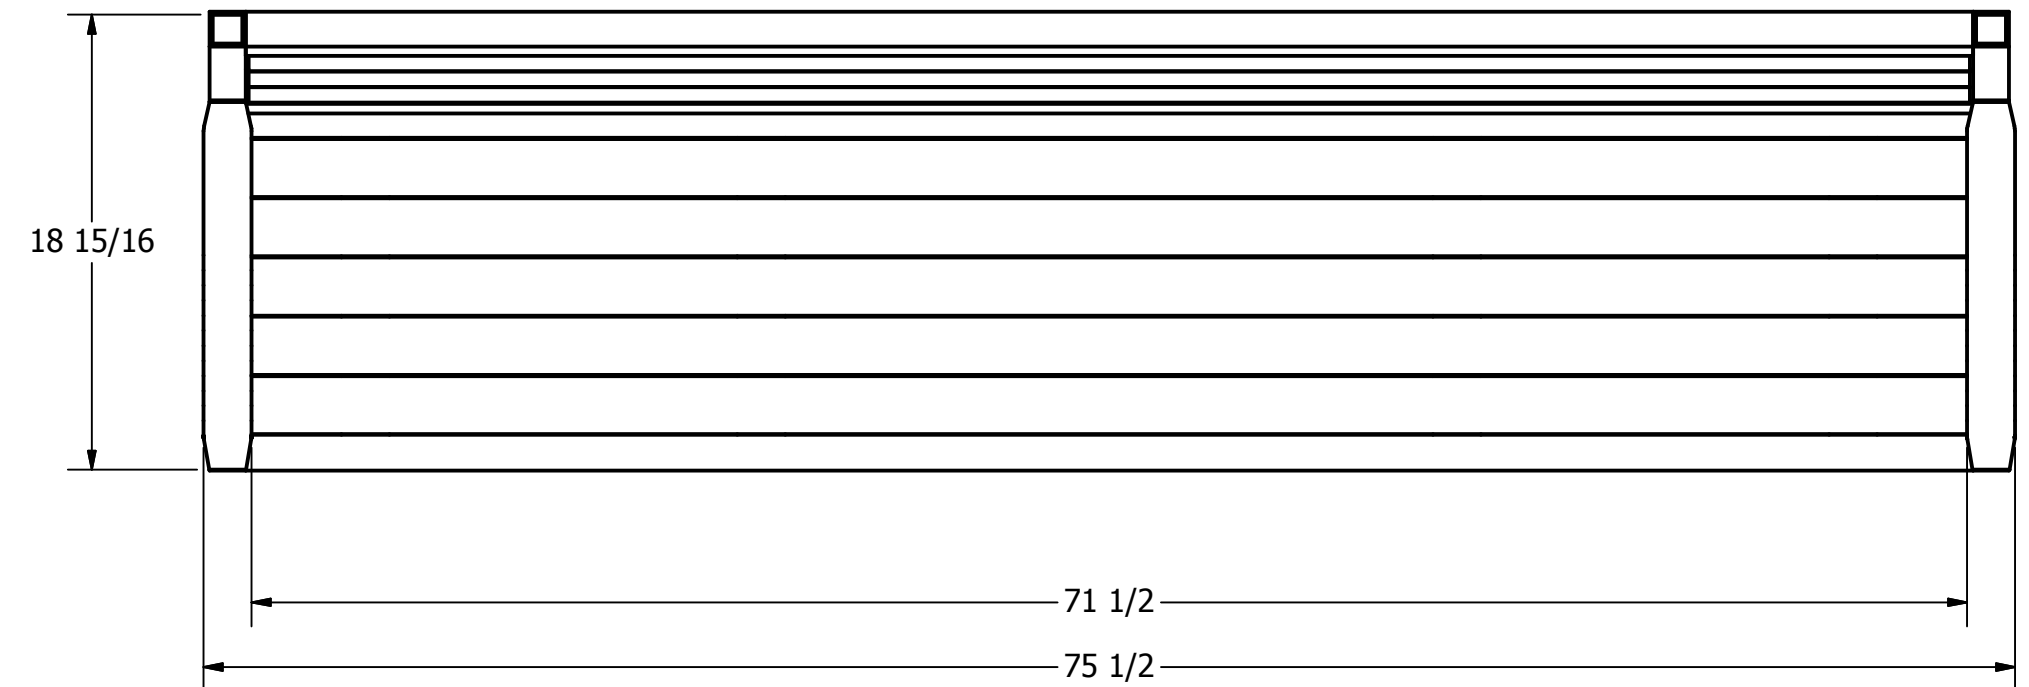

APPROXIMATE WEIGHT = 139 LBS

VIEW A-A
FOOT PAD

DRAWN DRESENER	12/01/2009	Wishbone Industries	
CHECKED			
QA		TITLE	
MFG		WESTEND BENCH 6 FOOT	
APPROVED		SIZE C	DWG NO WESL-6
PROPRIETARY AND CONFIDENTIAL THE INFORMATION CONTAINED ON THIS DRAWING IS THE SOLE PROPERTY OF WISHBONE INDUSTRIES LTD. ANY REPRODUCTION IN PART OR WHOLE WITHOUT WRITTEN CONSENT OF WISHBONE INDUSTRIES LTD IS PROHIBITED.	TOLERANCES UNLESS OTHERWISE SPECIFIED FRACTIONAL +/- 1/32 TWO DECIMAL +/- .015 THREE DECIMAL +/- .005 ANGLE +/- 1°	SCALE	REV NEW
		SHEET 1 OF 2	