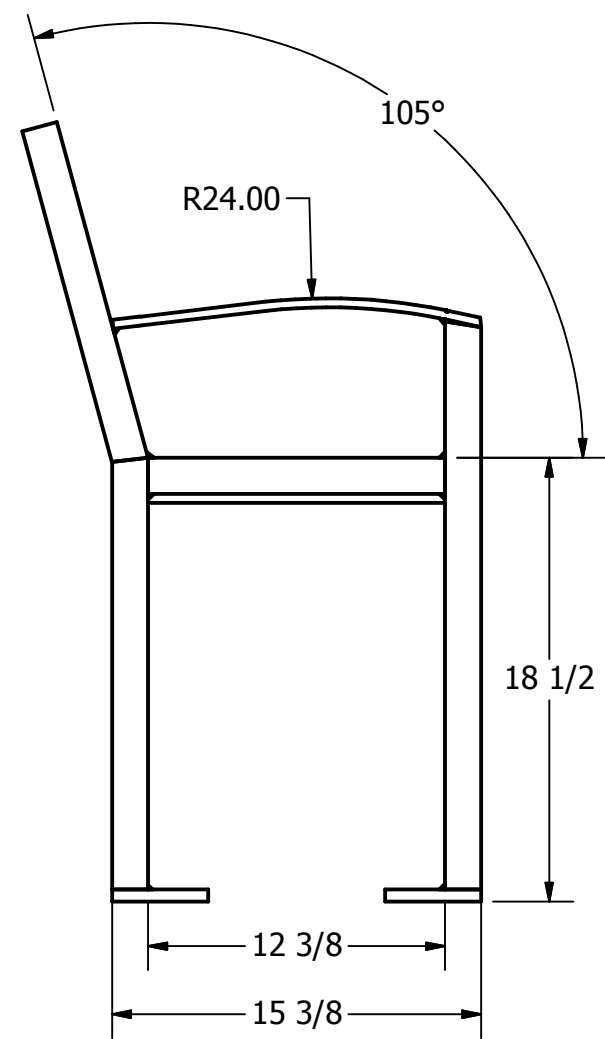

APPROXIMATE WEIGHT = 139 LBS

VIEW A-A
FOOT PAD

DRAWN DRESENER	12/01/2009	Wishbone Industries	
CHECKED			
QA		TITLE	
MFG		WESTEND BENCH 6 FOOT	
APPROVED		SIZE C	DWG NO WESL-6
PROPRIETARY AND CONFIDENTIAL THE INFORMATION CONTAINED ON THIS DRAWING IS THE SOLE PROPERTY OF WISHBONE INDUSTRIES LTD. ANY REPRODUCTION IN PART OR WHOLE WITHOUT WRITTEN CONSENT OF WISHBONE INDUSTRIES LTD IS PROHIBITED.	TOLERANCES UNLESS OTHERWISE SPECIFIED FRACTIONAL +/- 1/32 TWO DECIMAL +/- .015 THREE DECIMAL +/- .005 ANGLE +/- 1°	SCALE	REV NEW
		SHEET 1 OF 2	