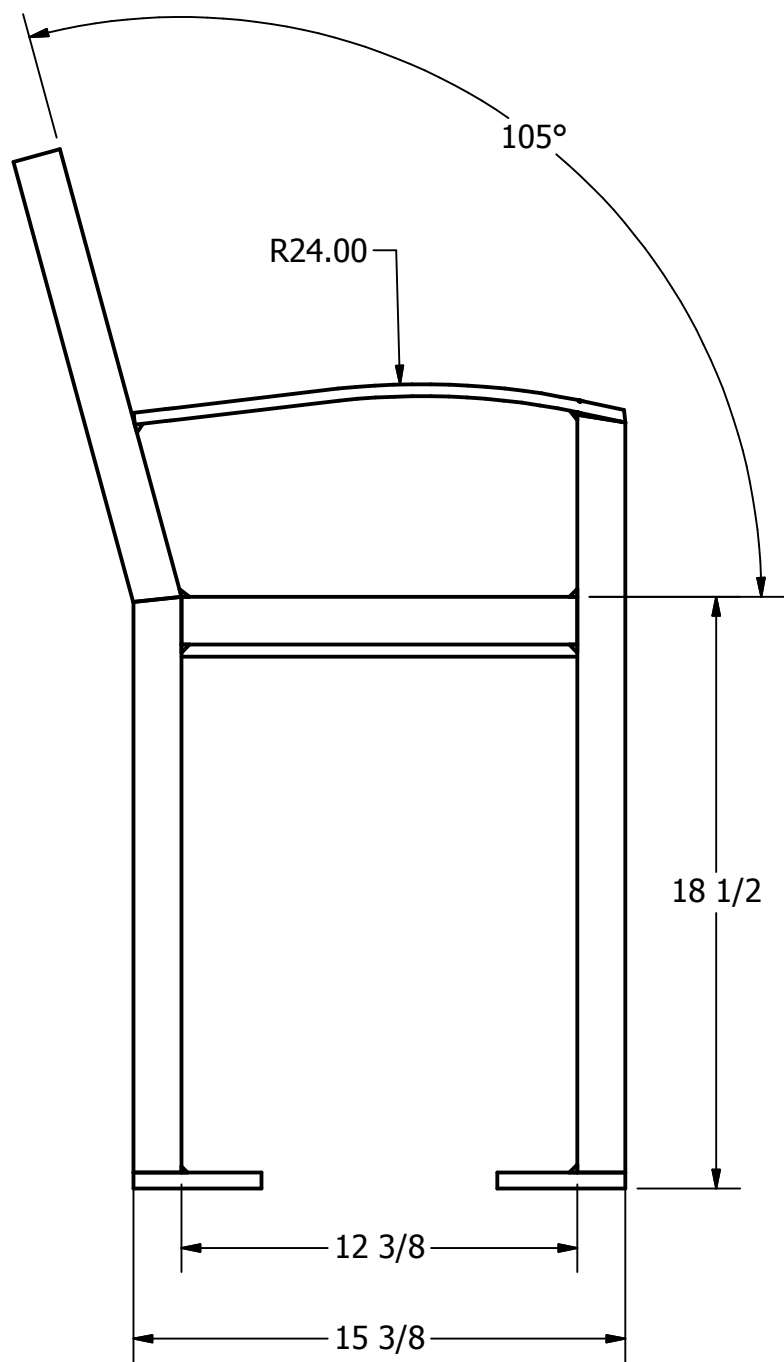

APPROXIMATE WEIGHT = 119 LBS

VIEW A-A  
FOOT PAD

DRAWN DRESENER	12/01/2009	<b>Wishbone Industries</b>	
CHECKED			
QA		TITLE	
MFG		WESTEND BENCH 5 FOOT	
APPROVED		SIZE <b>C</b>	DWG NO <b>WESL-5</b>
PROPRIETARY AND CONFIDENTIAL THE INFORMATION CONTAINED ON THIS DRAWING IS THE SOLE PROPERTY OF WISHBONE INDUSTRIES LTD. ANY REPRODUCTION IN PART OR WHOLE WITHOUT WRITTEN CONSENT OF WISHBONE INDUSTRIES LTD IS PROHIBITED.		TOLERANCES UNLESS OTHERWISE SPECIFIED FRACTIONAL +/- 1/32 TWO DECIMAL +/- .015 THREE DECIMAL +/- .005 ANGLE +/- 1°	REV <b>NEW</b>
		SCALE	SHEET 1 OF 2