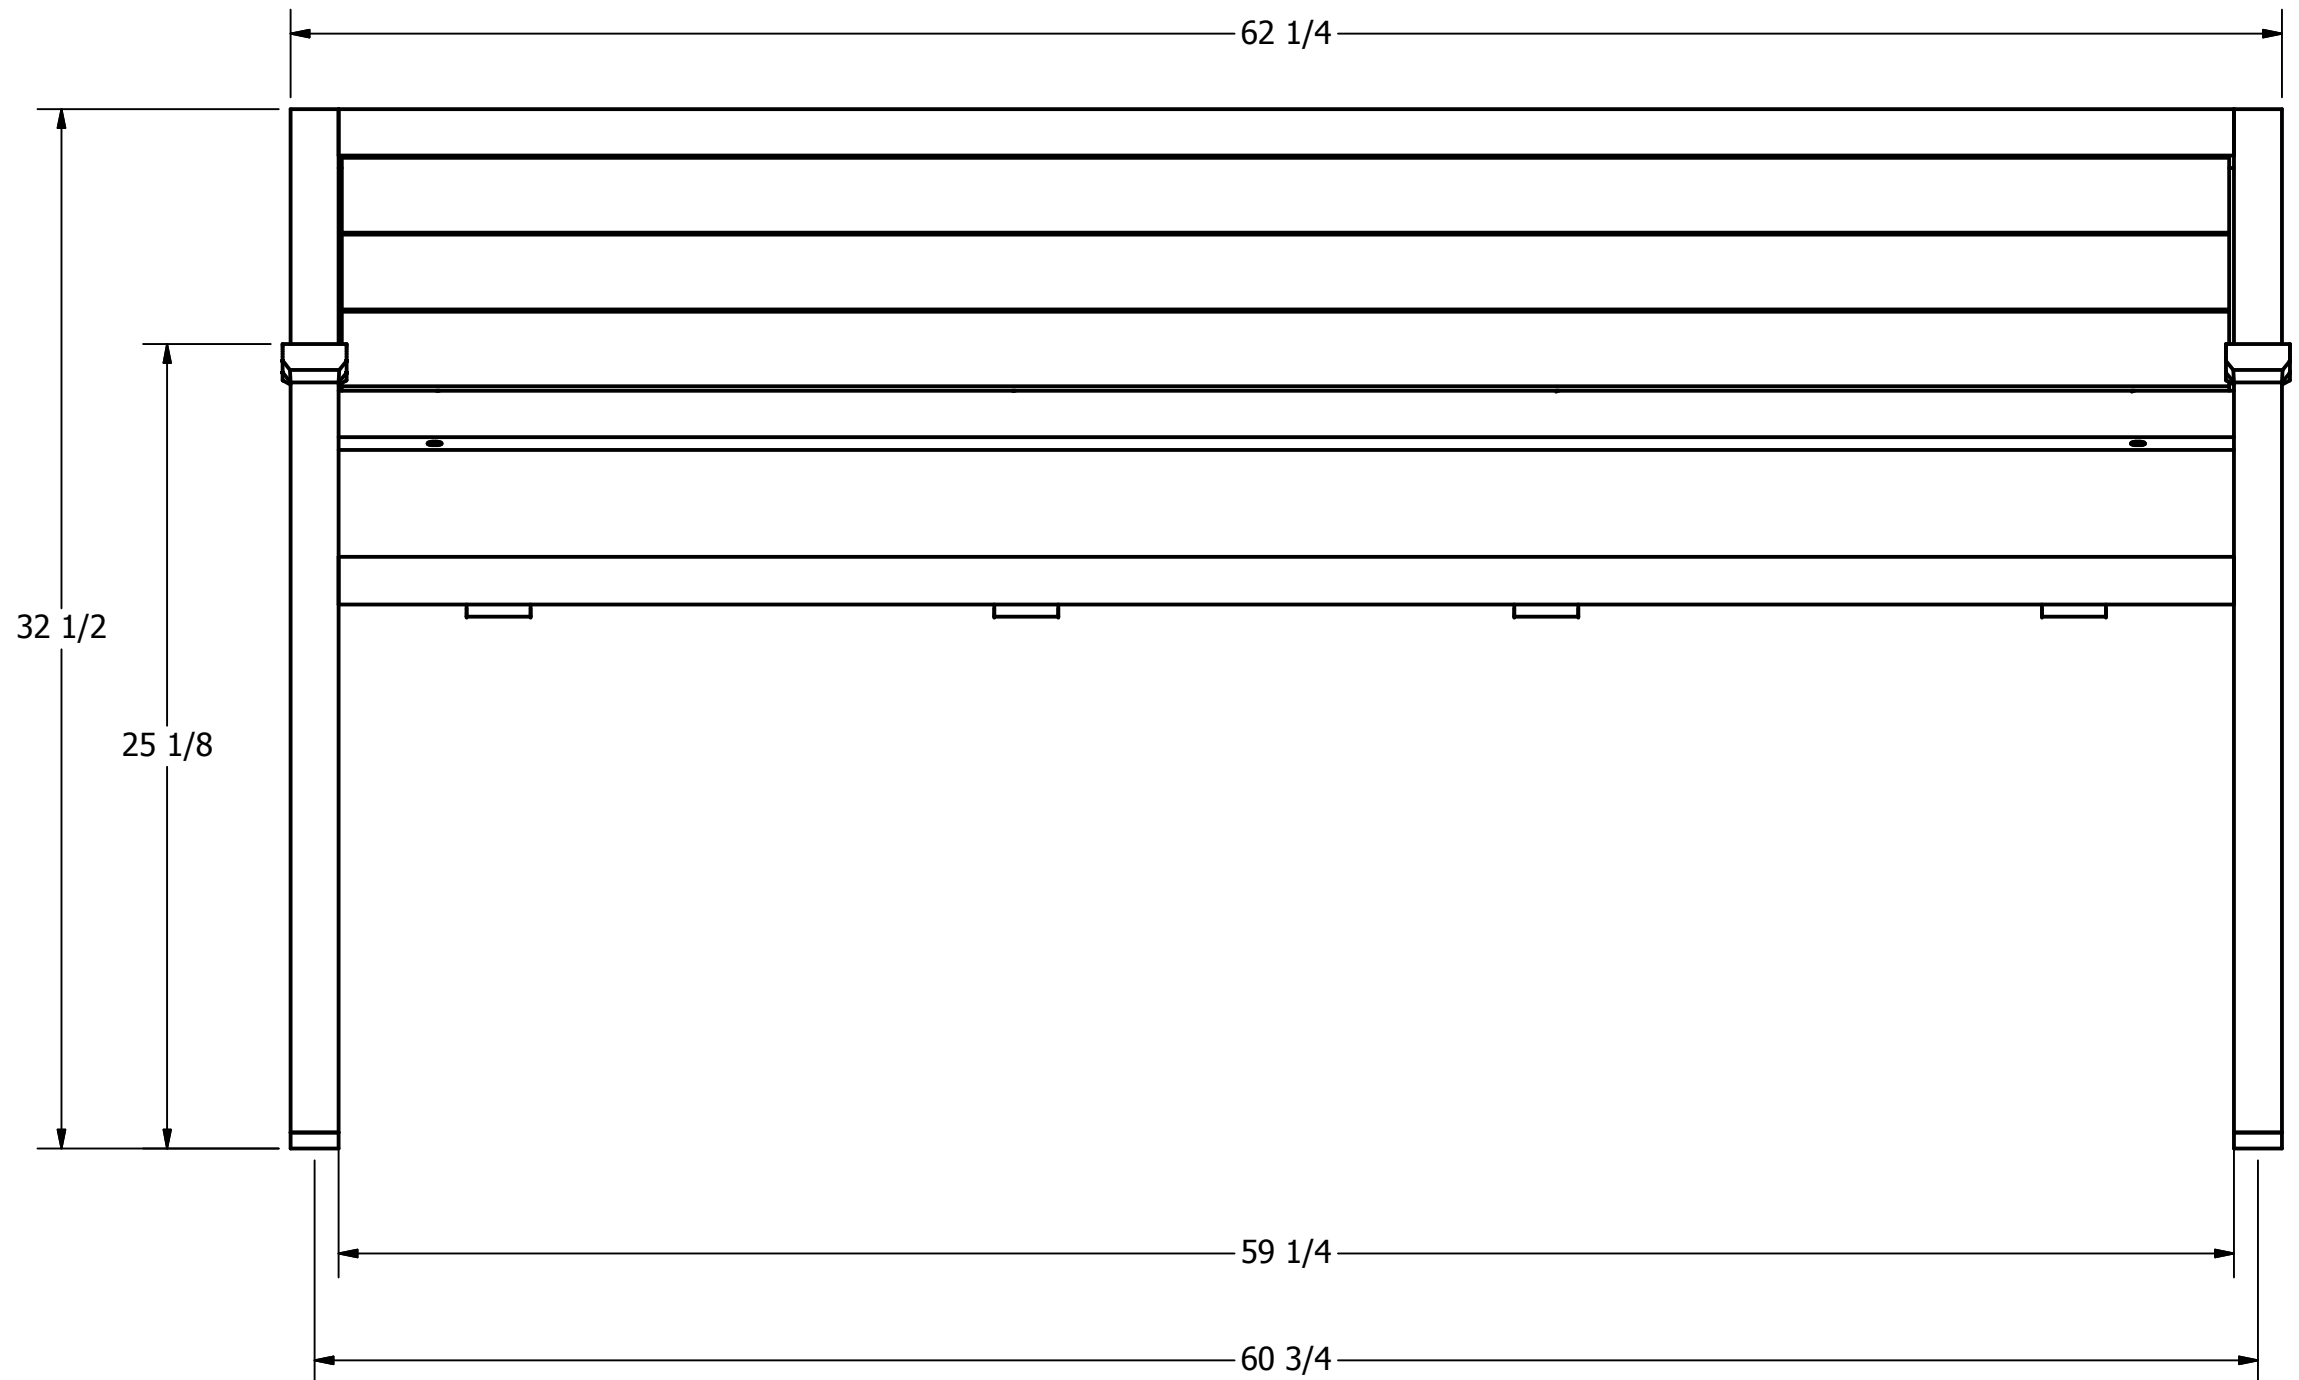

APPROXIMATE WEIGHT = 119 LBS

VIEW A-A  
FOOT PAD

DRAWN DRESENER	12/01/2009	<b>Wishbone Industries</b>	
CHECKED			
QA		TITLE	
MFG		WESTEND BENCH 5 FOOT	
APPROVED		SIZE <b>C</b>	DWG NO <b>WESL-5</b>
PROPRIETARY AND CONFIDENTIAL THE INFORMATION CONTAINED ON THIS DRAWING IS THE SOLE PROPERTY OF WISHBONE INDUSTRIES LTD. ANY REPRODUCTION IN PART OR WHOLE WITHOUT WRITTEN CONSENT OF WISHBONE INDUSTRIES LTD IS PROHIBITED.		TOLERANCES UNLESS OTHERWISE SPECIFIED FRACTIONAL +/- 1/32 TWO DECIMAL +/- .015 THREE DECIMAL +/- .005 ANGLE +/- 1°	REV <b>NEW</b>
		SCALE	SHEET 1 OF 2