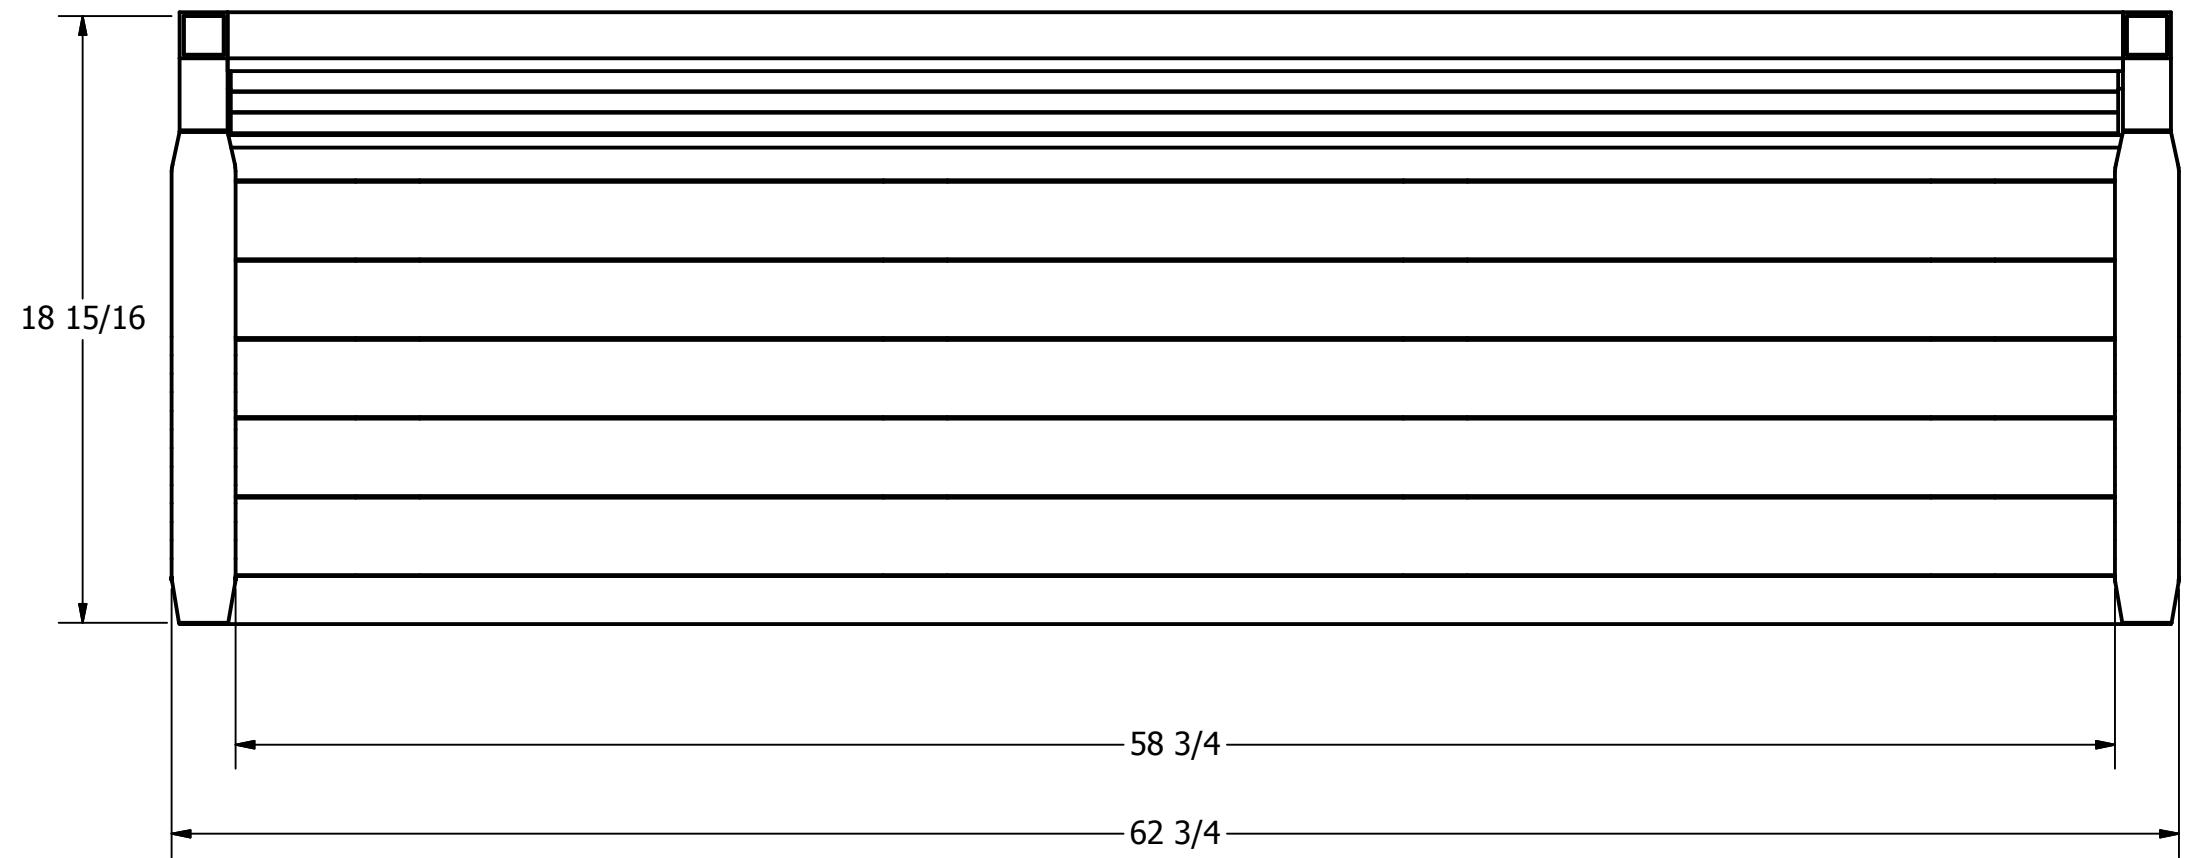

APPROXIMATE WEIGHT = 119 LBS

VIEW A-A  
FOOT PAD

DRAWN DRESENER	12/01/2009	<b>Wishbone Industries</b>	
CHECKED			
QA		TITLE	
MFG		WESTEND BENCH 5 FOOT	
APPROVED		SIZE <b>C</b>	DWG NO <b>WESL-5</b>
PROPRIETARY AND CONFIDENTIAL THE INFORMATION CONTAINED ON THIS DRAWING IS THE SOLE PROPERTY OF WISHBONE INDUSTRIES LTD. ANY REPRODUCTION IN PART OR WHOLE WITHOUT WRITTEN CONSENT OF WISHBONE INDUSTRIES LTD IS PROHIBITED.		TOLERANCES UNLESS OTHERWISE SPECIFIED FRACTIONAL +/- 1/32 TWO DECIMAL +/- .015 THREE DECIMAL +/- .005 ANGLE +/- 1°	REV <b>NEW</b>
		SCALE	SHEET 1 OF 2