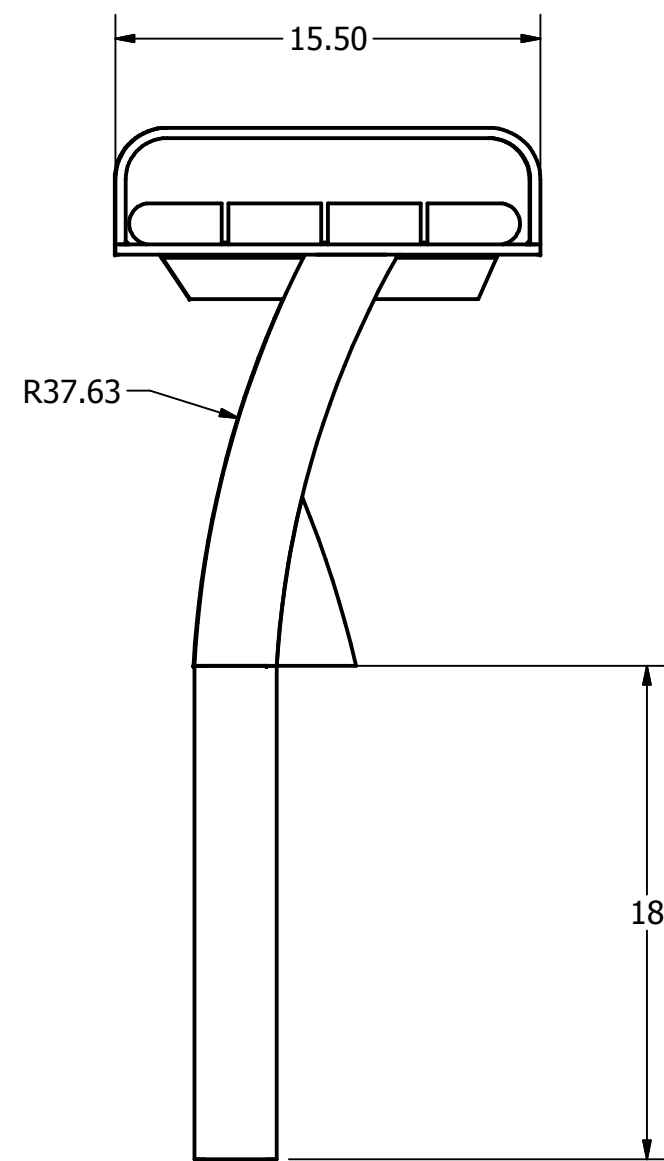

APPROXIMATE WEIGHT = 67 LBS

DRAWN DRESENER	26/01/2009	Wishbone Industries	
CHECKED			
QA		TITLE	
MFG		BAYVIEW BENCH 5 FOOT DIRECT BURIAL	
APPROVED		SIZE	DWG NO
PROPRIETARY AND CONFIDENTIAL THE INFORMATION CONTAINED ON THIS DRAWING IS THE SOLE PROPERTY OF WISHBONE INDUSTRIES LTD. ANY REPRODUCTION IN PART OR WHOLE WITHOUT WRITTEN CONSENT OF WISHBONE INDUSTRIES LTD IS PROHIBITED.	TOLERANCES UNLESS OTHERWISE SPECIFIED FRACTIONAL +/- 1/32 TWO DECIMAL +/- .015 THREE DECIMAL +/- .005 ANGLE +/- 1°	C	PKSBWA-5-DB
		SCALE	REV NEW
			SHEET 1 OF 1