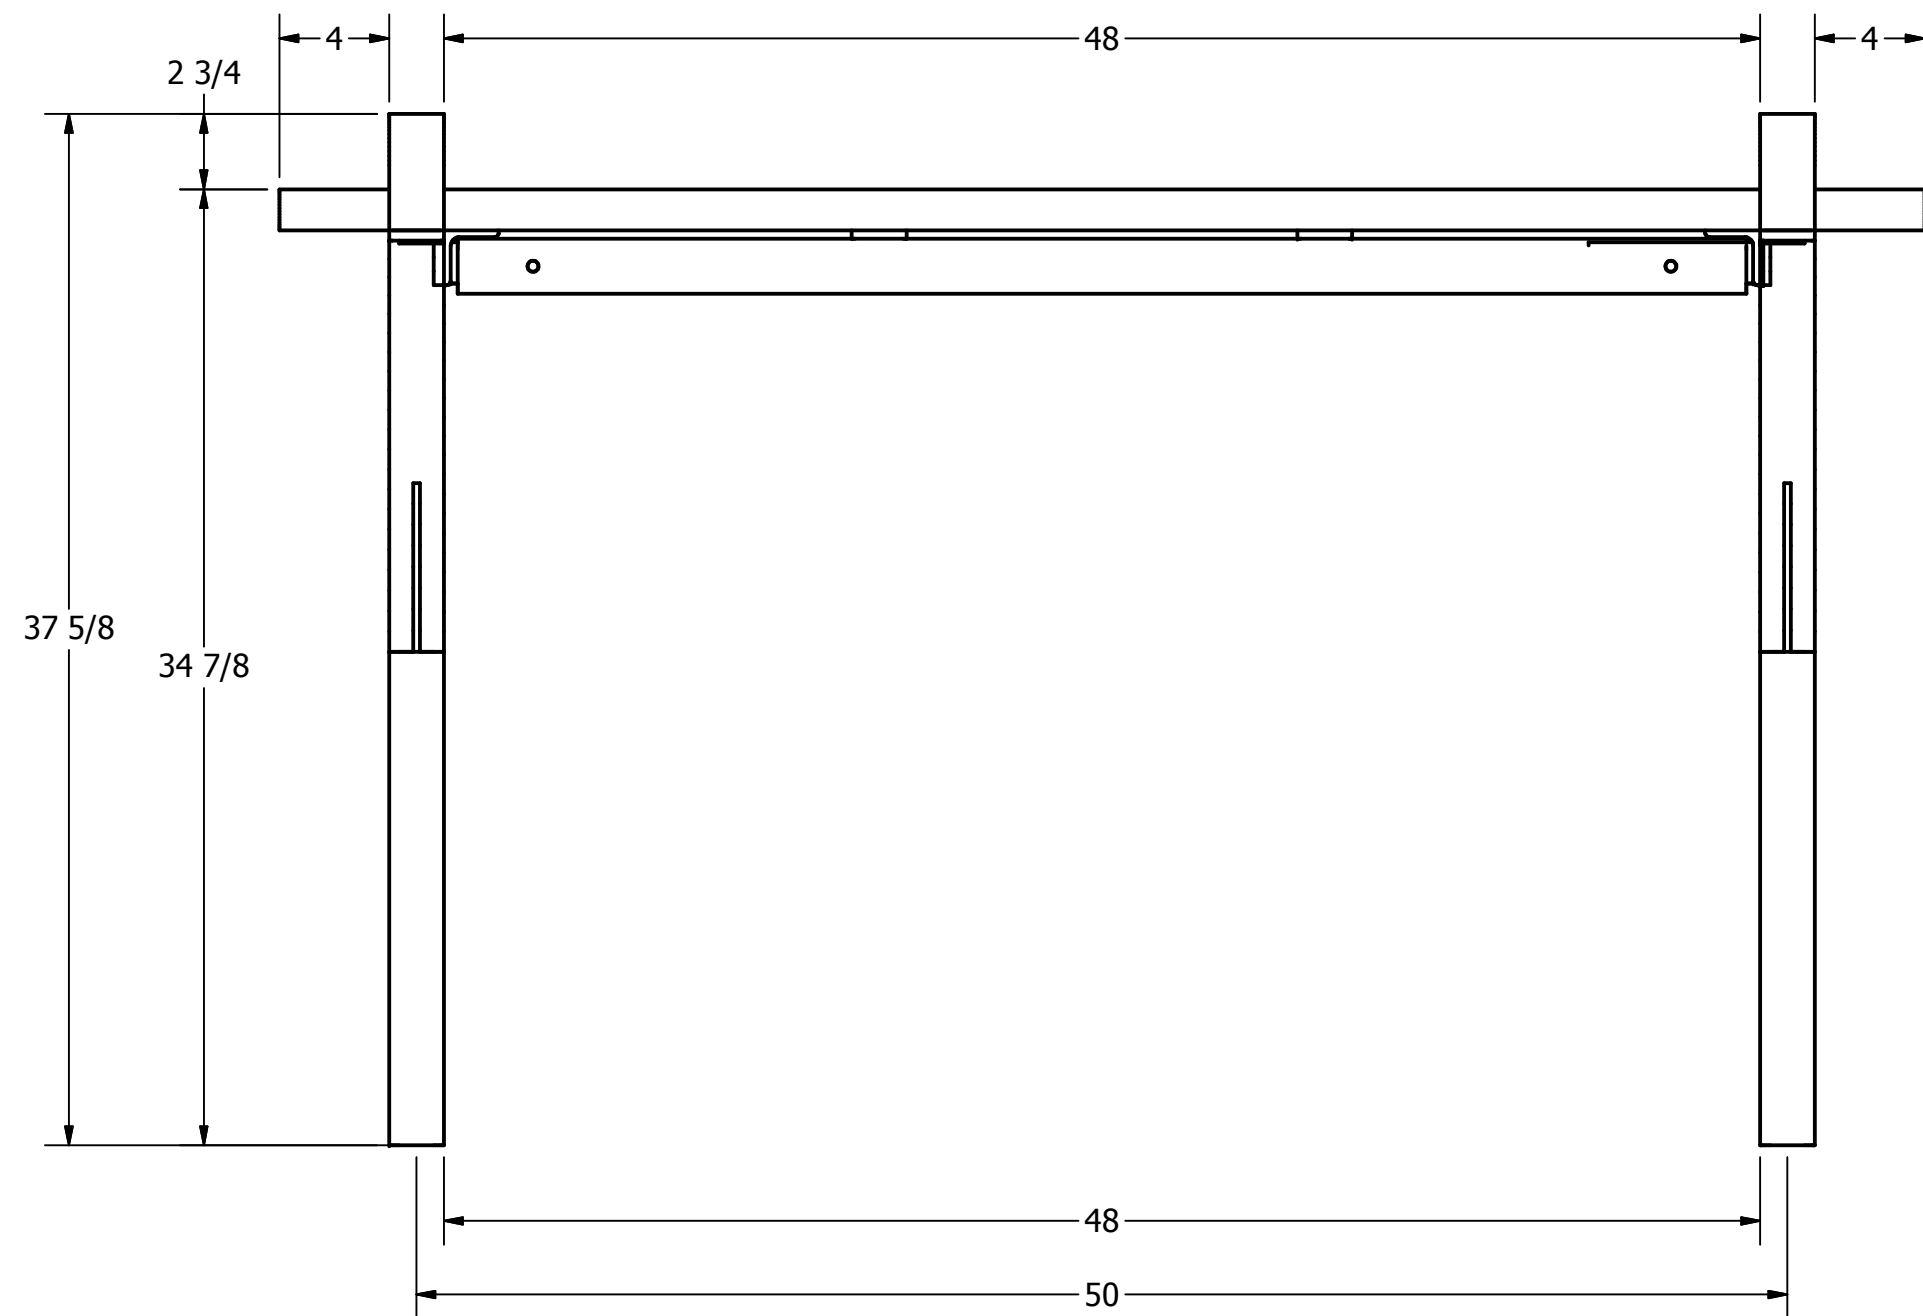

APPROXIMATE WEIGHT = 67 LBS

DRAWN DRESENER	26/01/2009	Wishbone Industries	
CHECKED			
QA		TITLE	
MFG		BAYVIEW BENCH 5 FOOT DIRECT BURIAL	
APPROVED		SIZE	DWG NO
PROPRIETARY AND CONFIDENTIAL THE INFORMATION CONTAINED ON THIS DRAWING IS THE SOLE PROPERTY OF WISHBONE INDUSTRIES LTD. ANY REPRODUCTION IN PART OR WHOLE WITHOUT WRITTEN CONSENT OF WISHBONE INDUSTRIES LTD IS PROHIBITED.	TOLERANCES UNLESS OTHERWISE SPECIFIED FRACTIONAL +/- 1/32 TWO DECIMAL +/- .015 THREE DECIMAL +/- .005 ANGLE +/- 1°	C	PKSBWA-5-DB
		SCALE	REV NEW
			SHEET 1 OF 1