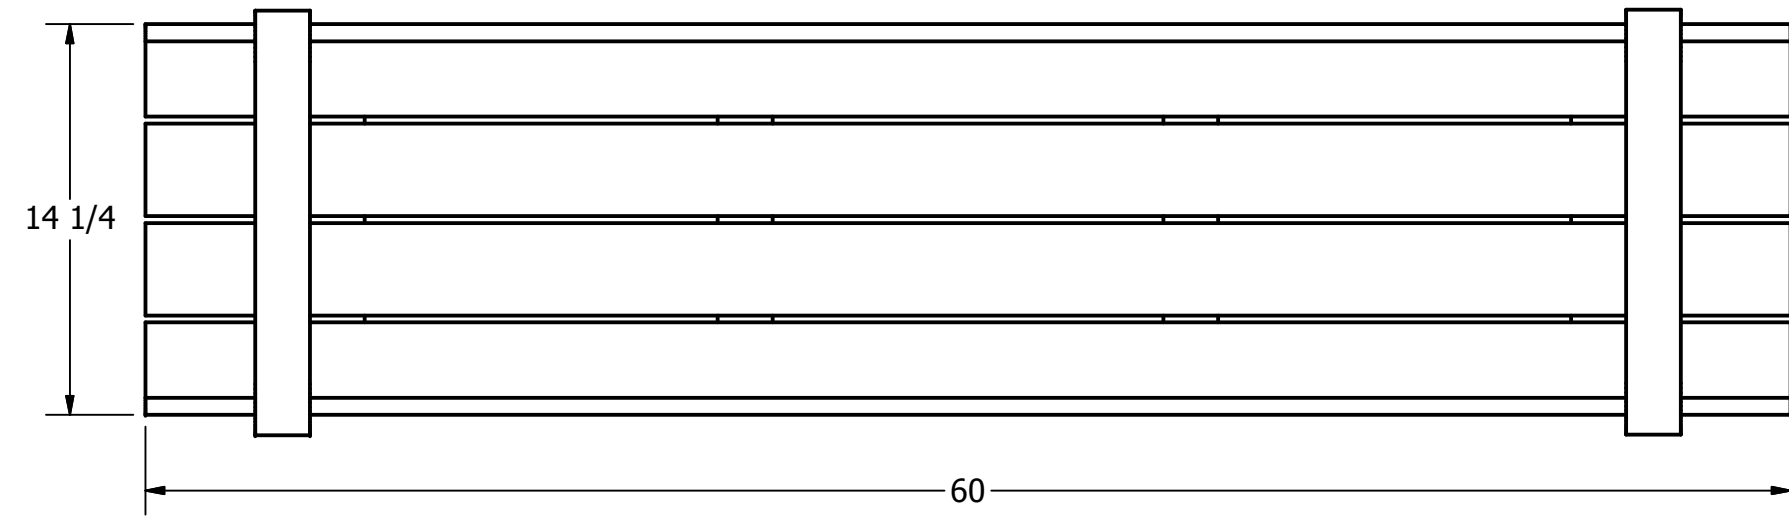

APPROXIMATE WEIGHT = 67 LBS

DRAWN DRESENER	26/01/2009	Wishbone Industries	
CHECKED			
QA		TITLE	
MFG		BAYVIEW BENCH 5 FOOT DIRECT BURIAL	
APPROVED		SIZE	DWG NO
PROPRIETARY AND CONFIDENTIAL THE INFORMATION CONTAINED ON THIS DRAWING IS THE SOLE PROPERTY OF WISHBONE INDUSTRIES LTD. ANY REPRODUCTION IN PART OR WHOLE WITHOUT WRITTEN CONSENT OF WISHBONE INDUSTRIES LTD IS PROHIBITED.	TOLERANCES UNLESS OTHERWISE SPECIFIED FRACTIONAL +/- 1/32 TWO DECIMAL +/- .015 THREE DECIMAL +/- .005 ANGLE +/- 1°	C	PKSBWA-5-DB
		SCALE	REV NEW
			SHEET 1 OF 1