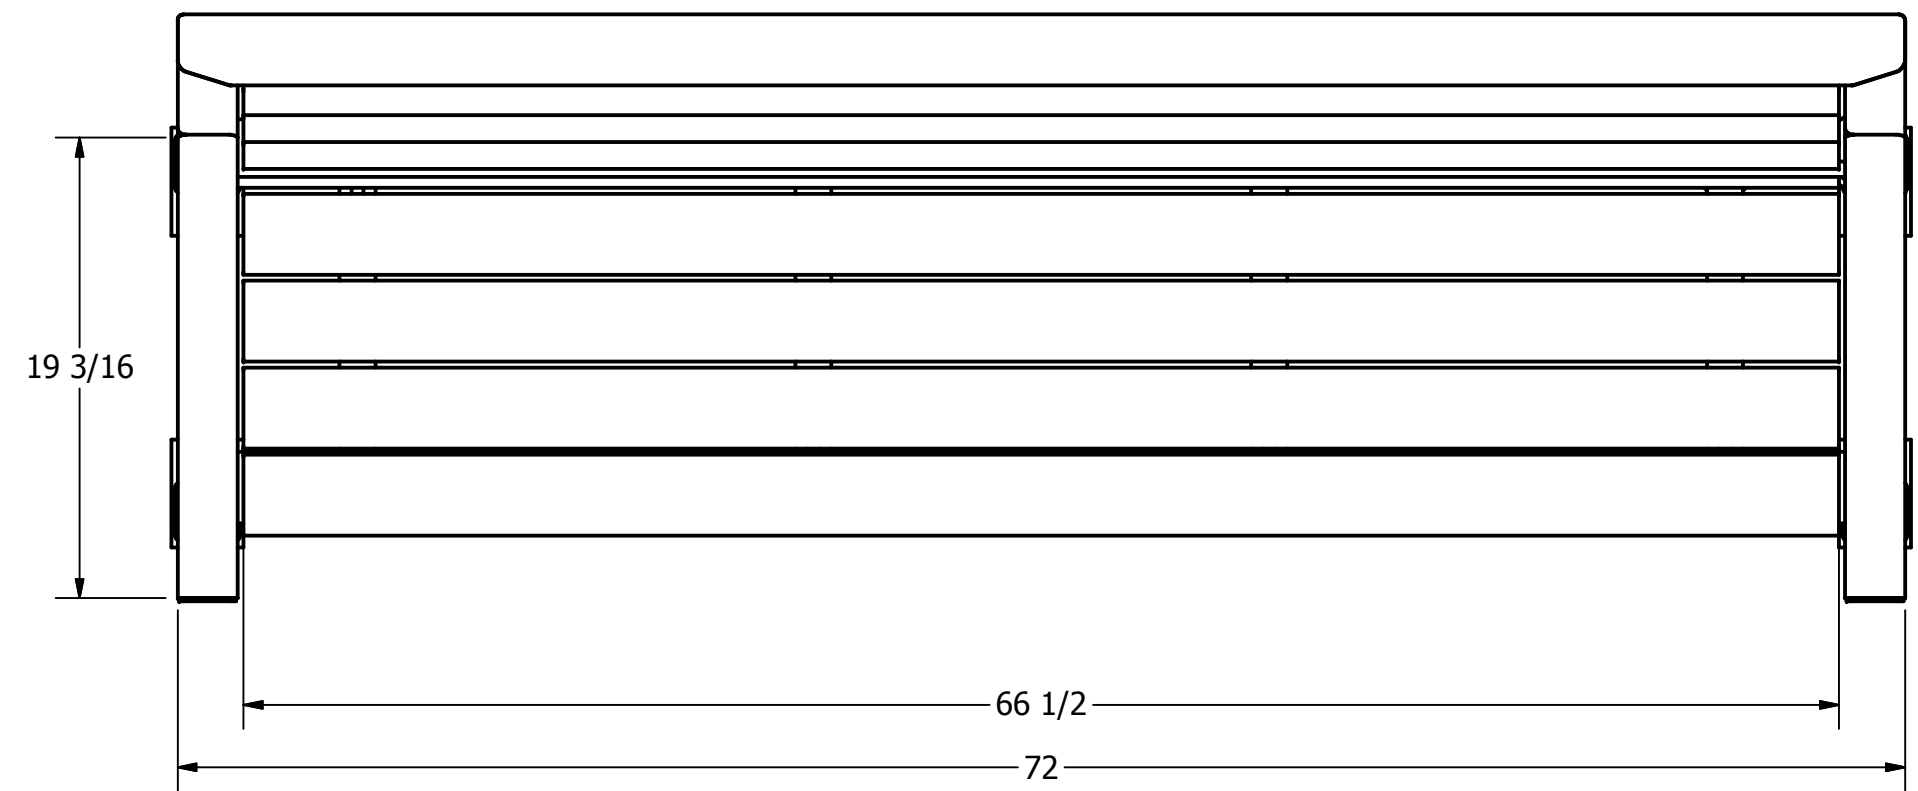

APPROXIMATE WEIGHT = 280 LBS

VIEW A-A
FOOT PAD

DRAWN	DRESENER	20/01/2009
CHECKED		
QA		
MFG		
APPROVED		
<small>PROPRIETARY AND CONFIDENTIAL THE INFORMATION CONTAINED ON THIS DRAWING IS THE SOLE PROPERTY OF WISHBONE INDUSTRIES LTD. ANY REPRODUCTION IN PART OR WHOLE WITHOUT WRITTEN CONSENT OF WISHBONE INDUSTRIES LTD IS PROHIBITED.</small>		<small>TOLERANCES UNLESS OTHERWISE SPECIFIED FRACTIONAL +/- 1/32 TWO DECIMAL +/- .015 THREE DECIMAL +/- .005 ANGLE +/- 1°</small>

Wishbone Industries		
TITLE		
PARK BENCH STEEL STRAIGHT LEG		
SIZE	DWG NO	REV
C	PBFFSL-6	NEW
SCALE	SHEET 1 OF 1	