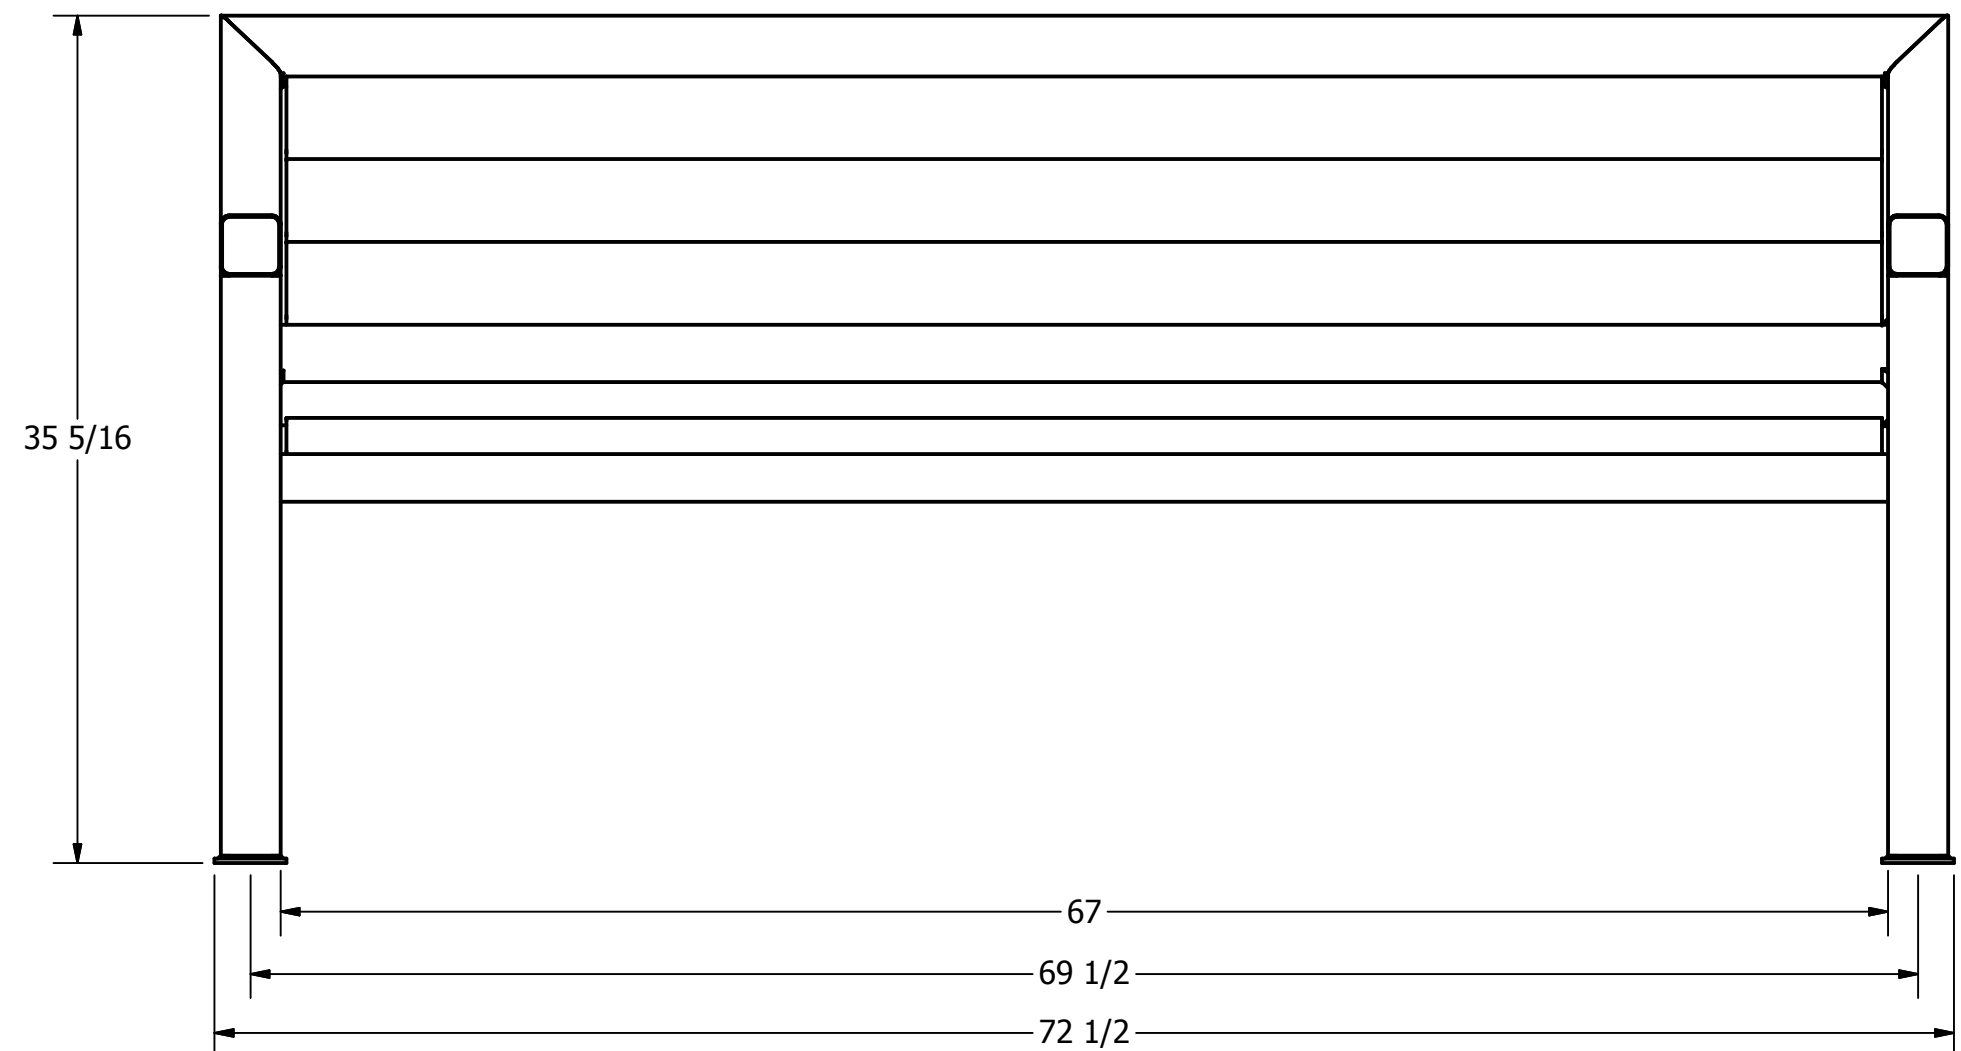

APPROXIMATE WEIGHT = 280 LBS

VIEW A-A
FOOT PAD

DRAWN	DRESENER	20/01/2009
CHECKED		
QA		
MFG		
APPROVED		
<small>PROPRIETARY AND CONFIDENTIAL THE INFORMATION CONTAINED ON THIS DRAWING IS THE SOLE PROPERTY OF WISHBONE INDUSTRIES LTD. ANY REPRODUCTION IN PART OR WHOLE WITHOUT WRITTEN CONSENT OF WISHBONE INDUSTRIES LTD IS PROHIBITED.</small>		<small>TOLERANCES UNLESS OTHERWISE SPECIFIED FRACTIONAL +/- 1/32 TWO DECIMAL +/- .015 THREE DECIMAL +/- .005 ANGLE +/- 1°</small>

Wishbone Industries		
TITLE		
PARK BENCH STEEL STRAIGHT LEG		
SIZE	DWG NO	REV
C	PBFFSL-6	NEW
SCALE	SHEET 1 OF 1	