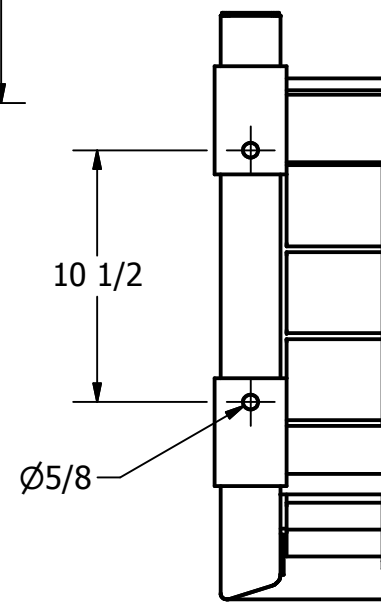

APPROXIMATE WEIGHT = 280 LBS

VIEW A-A
FOOT PAD

DRAWN	DRESENER	20/01/2009
CHECKED		
QA		
MFG		
APPROVED		
<small>PROPRIETARY AND CONFIDENTIAL THE INFORMATION CONTAINED ON THIS DRAWING IS THE SOLE PROPERTY OF WISHBONE INDUSTRIES LTD. ANY REPRODUCTION IN PART OR WHOLE WITHOUT WRITTEN CONSENT OF WISHBONE INDUSTRIES LTD IS PROHIBITED.</small>		<small>TOLERANCES UNLESS OTHERWISE SPECIFIED FRACTIONAL +/- 1/32 TWO DECIMAL +/- .015 THREE DECIMAL +/- .005 ANGLE +/- 1°</small>

Wishbone Industries		
TITLE		
PARK BENCH STEEL STRAIGHT LEG		
SIZE	DWG NO	REV
C	PBFFSL-6	NEW
SCALE	SHEET 1 OF 1	