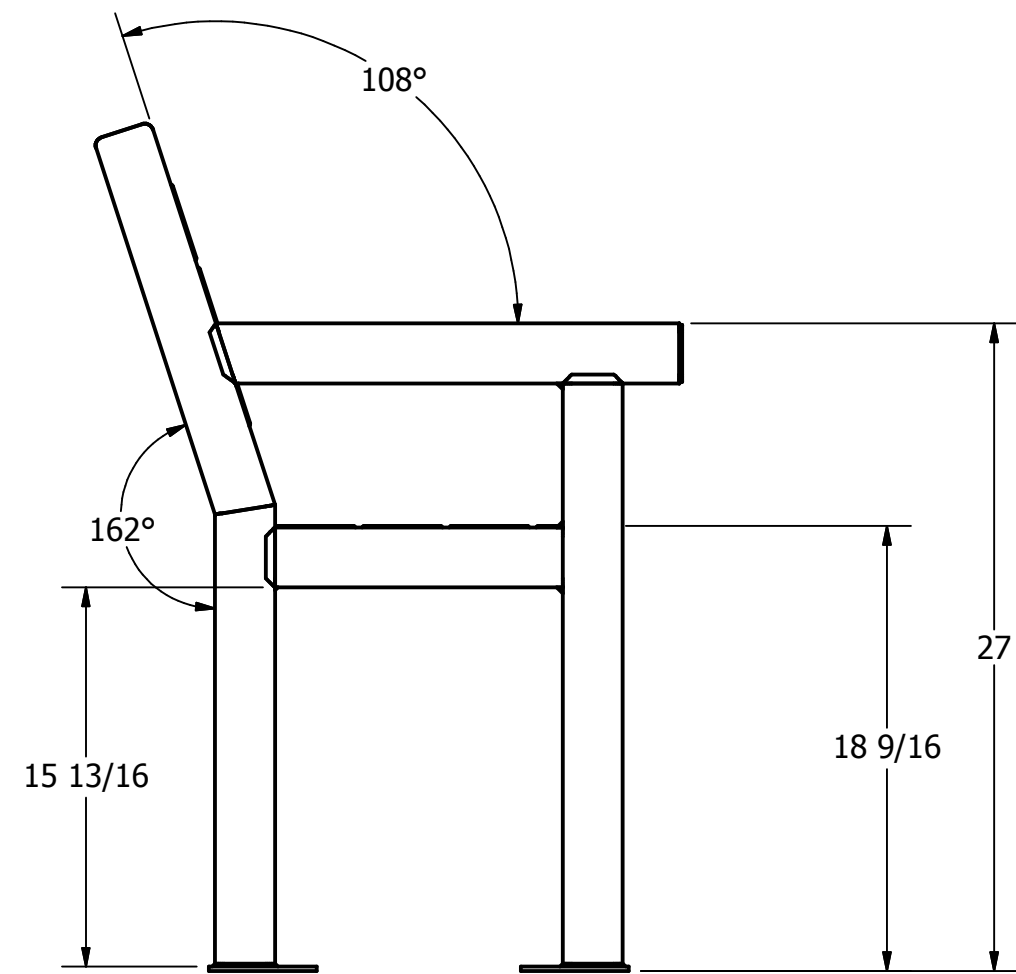

APPROXIMATE WEIGHT = 280 LBS

VIEW A-A
FOOT PAD

DRAWN	DRESENER	20/01/2009
CHECKED		
QA		
MFG		
APPROVED		
<small>PROPRIETARY AND CONFIDENTIAL THE INFORMATION CONTAINED ON THIS DRAWING IS THE SOLE PROPERTY OF WISHBONE INDUSTRIES LTD. ANY REPRODUCTION IN PART OR WHOLE WITHOUT WRITTEN CONSENT OF WISHBONE INDUSTRIES LTD IS PROHIBITED.</small>		<small>TOLERANCES UNLESS OTHERWISE SPECIFIED FRACTIONAL +/- 1/32 TWO DECIMAL +/- .015 THREE DECIMAL +/- .005 ANGLE +/- 1°</small>

Wishbone Industries		
TITLE		
PARK BENCH STEEL STRAIGHT LEG		
SIZE	DWG NO	REV
C	PBFFSL-6	NEW
SCALE	SHEET 1 OF 1	