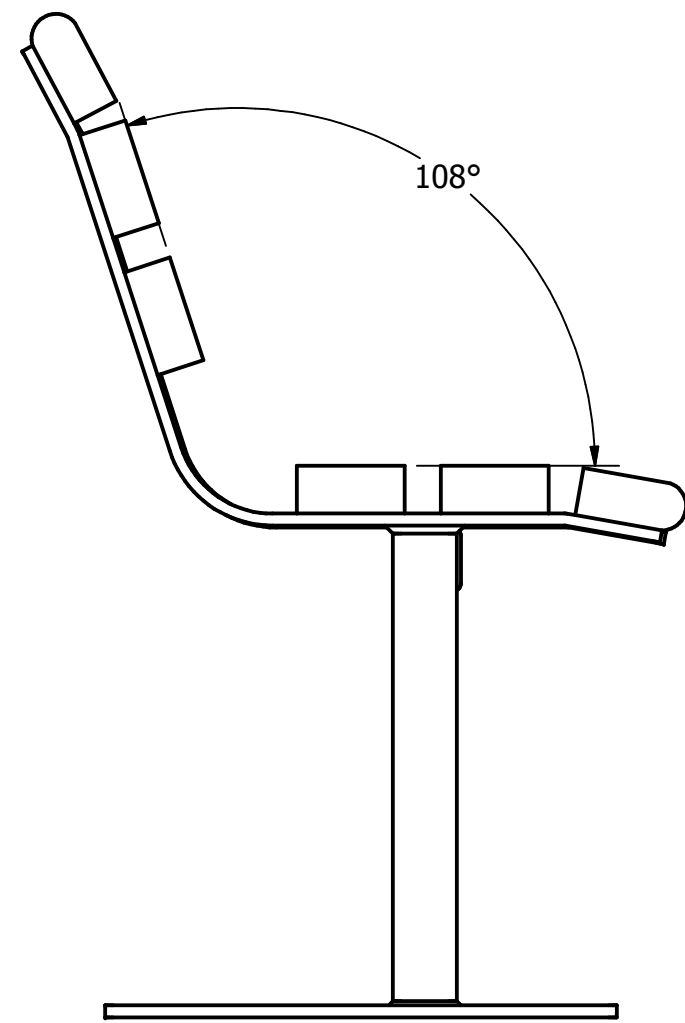

APPROXIMATE WEIGHT = 115 LBS

VIEW B-B
FOOT PAD

DRAWN DRESENER	27/05/2008	Wishbone Industries	
CHECKED		TITLE	
QA		PBC-5 COUNTOUR BENCH ASSEMBLY	
MFG		SIZE	DWG NO
APPROVED		C	PBC-5
PROPRIETARY AND CONFIDENTIAL THE INFORMATION CONTAINED ON THIS DRAWING IS THE SOLE PROPERTY OF WISHBONE INDUSTRIES LTD. ANY REPRODUCTION IN PART OR WHOLE WITHOUT WRITTEN CONSENT OF WISHBONE INDUSTRIES LTD IS PROHIBITED.	TOLERANCES UNLESS OTHERWISE SPECIFIED FRACTIONAL +/- 1/32 TWO DECIMAL +/- .015 THREE DECIMAL +/- .005 ANGLE +/- 1°	SCALE	REV NEW
		SHEET 2 OF 2	