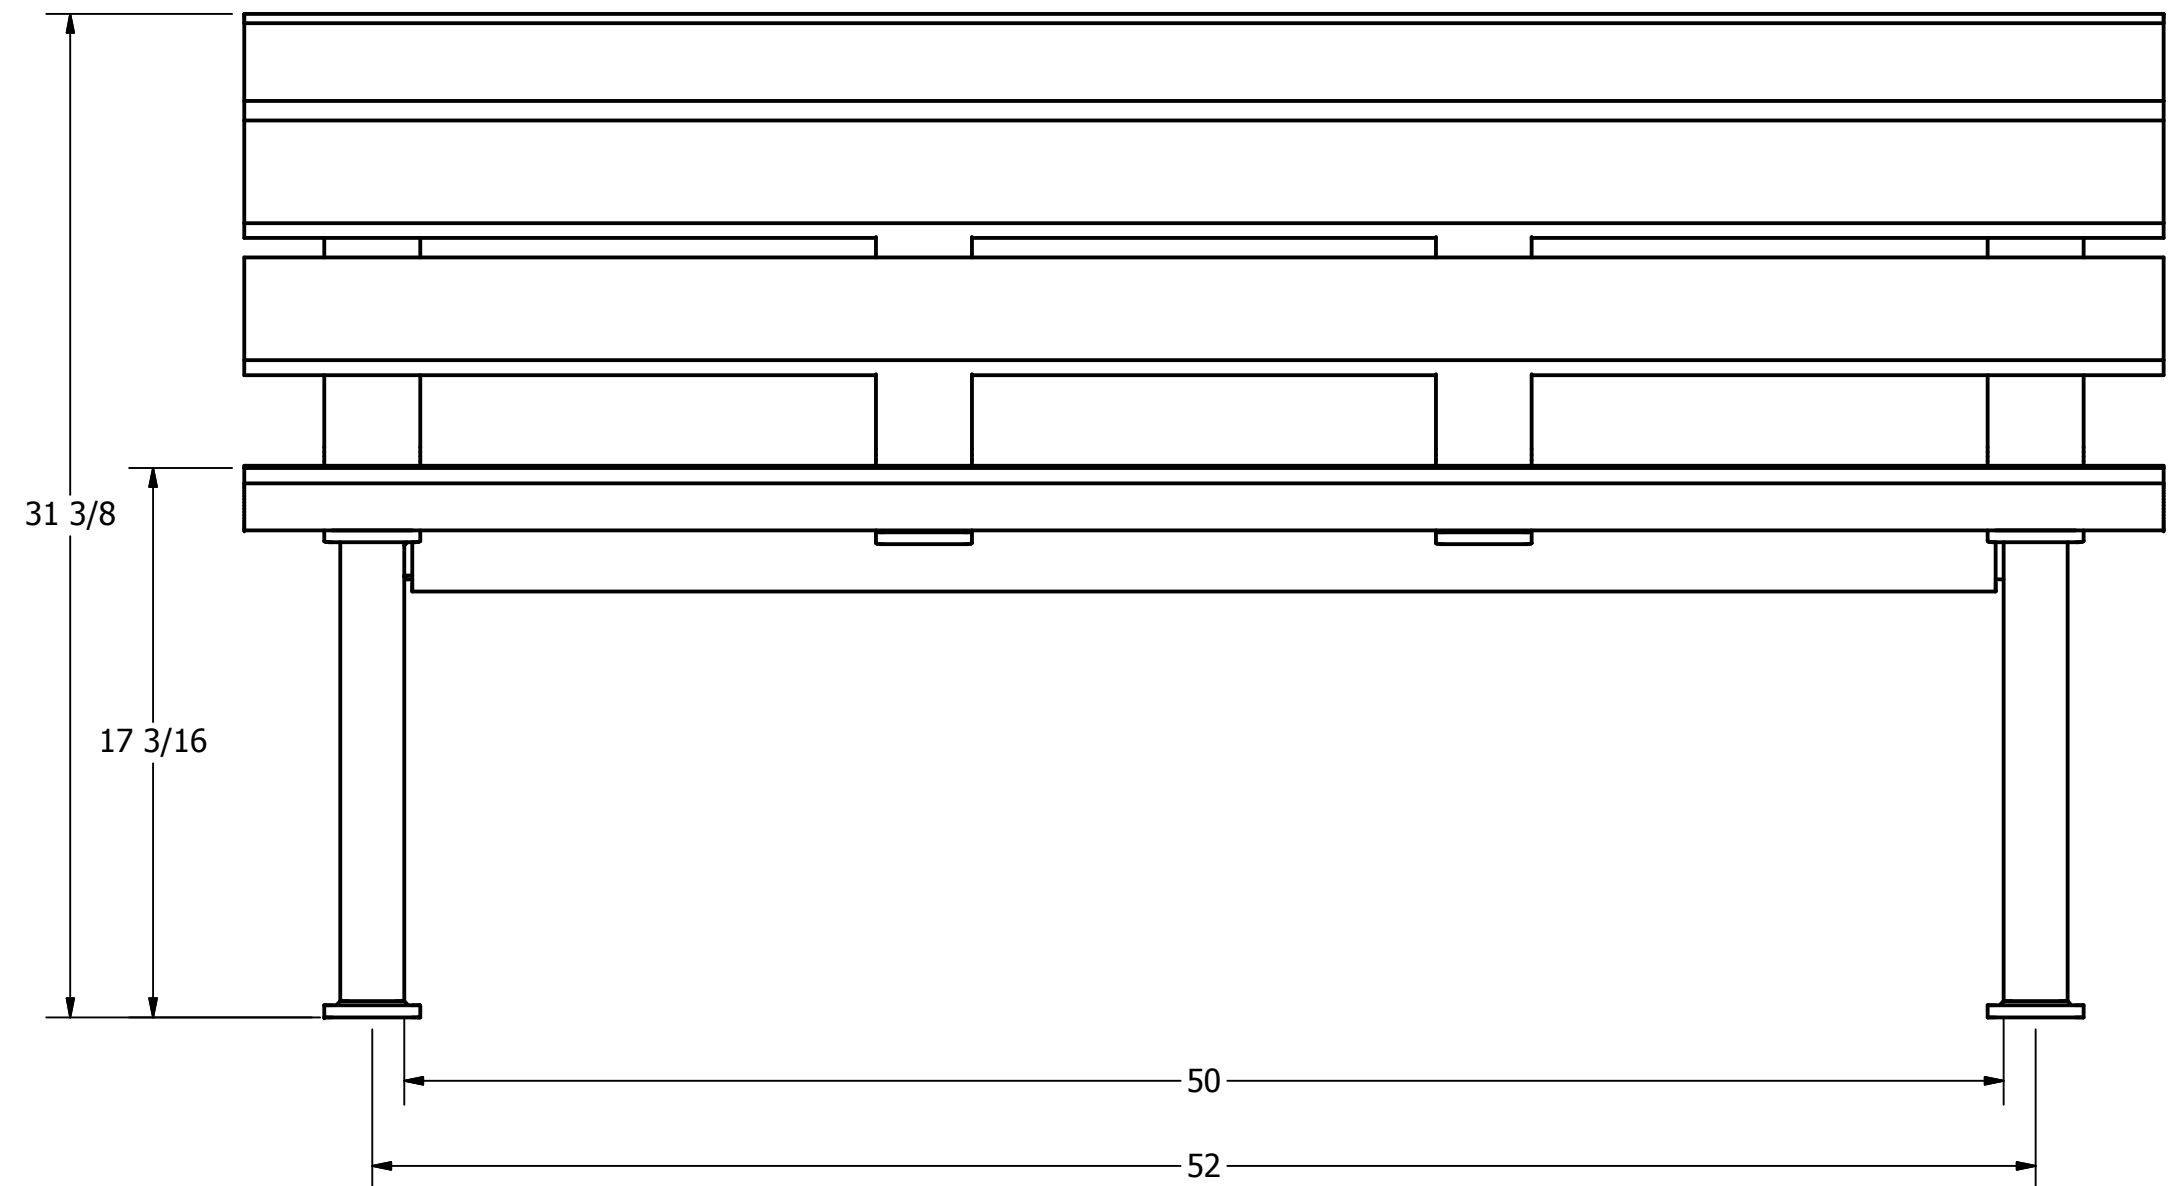

APPROXIMATE WEIGHT = 115 LBS

VIEW B-B
FOOT PAD

DRAWN DRESENER	27/05/2008	Wishbone Industries	
CHECKED		TITLE	
QA		PBC-5 COUNTOUR BENCH ASSEMBLY	
MFG		SIZE	DWG NO
APPROVED		C	PBC-5
PROPRIETARY AND CONFIDENTIAL THE INFORMATION CONTAINED ON THIS DRAWING IS THE SOLE PROPERTY OF WISHBONE INDUSTRIES LTD. ANY REPRODUCTION IN PART OR WHOLE WITHOUT WRITTEN CONSENT OF WISHBONE INDUSTRIES LTD IS PROHIBITED.	TOLERANCES UNLESS OTHERWISE SPECIFIED FRACTIONAL +/- 1/32 TWO DECIMAL +/- .015 THREE DECIMAL +/- .005 ANGLE +/- 1°	SCALE	REV NEW
		SHEET 2 OF 2	