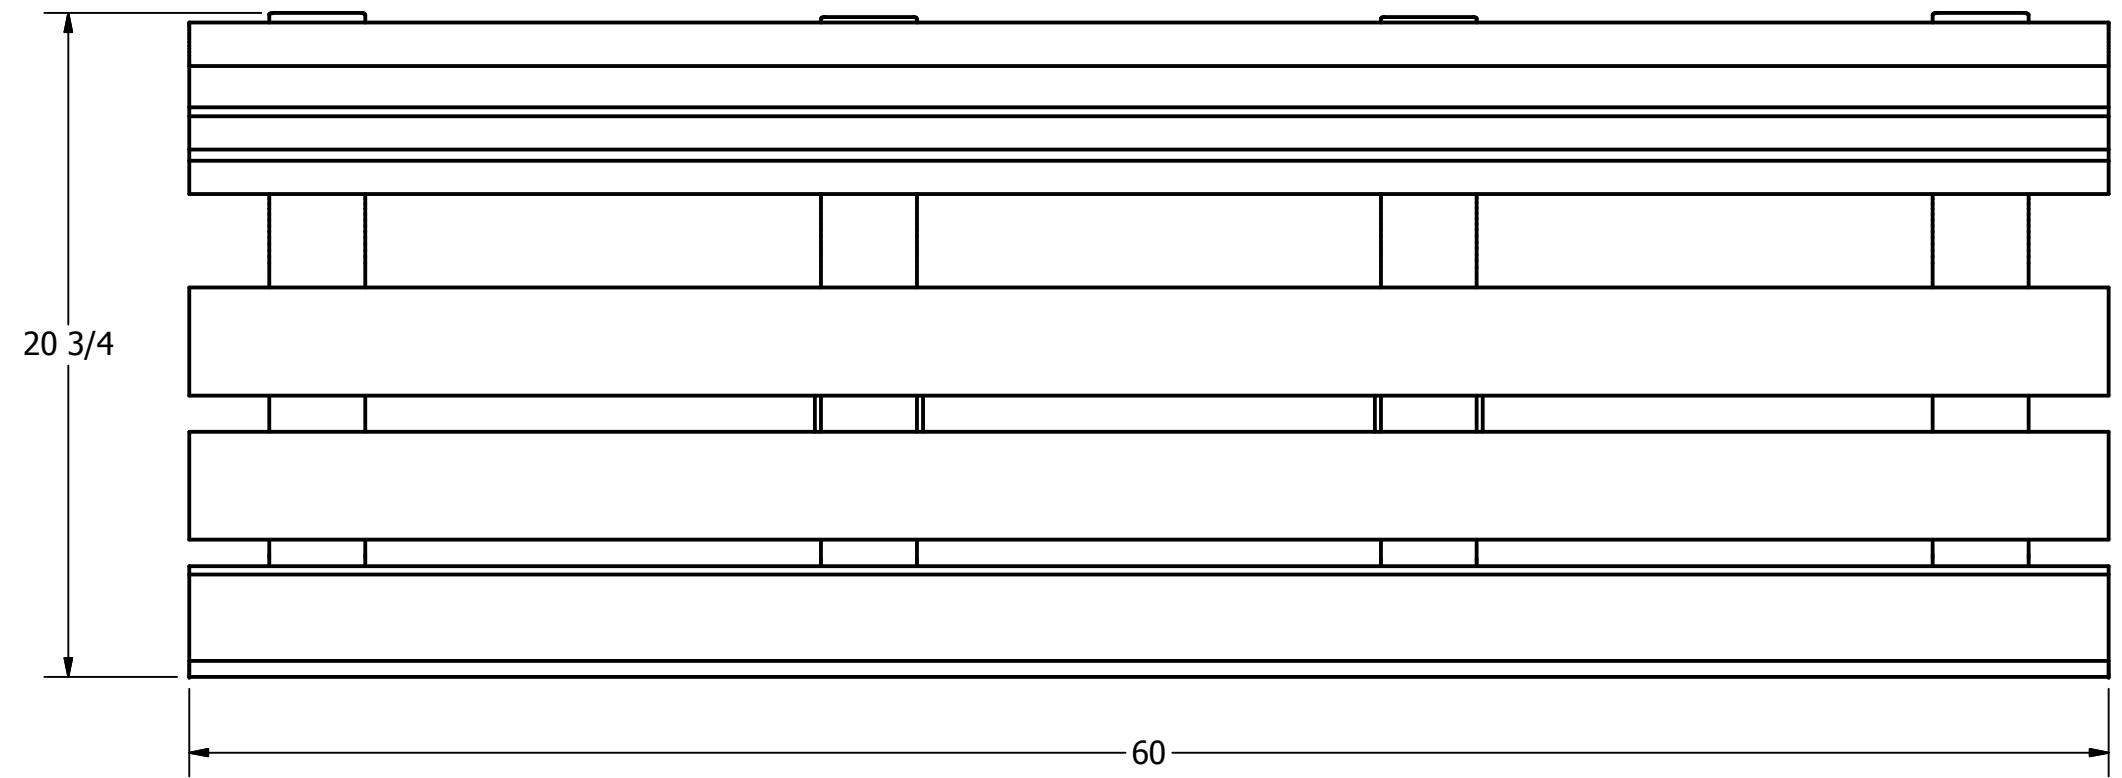

APPROXIMATE WEIGHT = 115 LBS

VIEW B-B
FOOT PAD

DRAWN DRESENER	27/05/2008	Wishbone Industries	
CHECKED		TITLE	
QA		PBC-5 COUNTOUR BENCH ASSEMBLY	
MFG		SIZE	DWG NO
APPROVED		C	PBC-5
PROPRIETARY AND CONFIDENTIAL THE INFORMATION CONTAINED ON THIS DRAWING IS THE SOLE PROPERTY OF WISHBONE INDUSTRIES LTD. ANY REPRODUCTION IN PART OR WHOLE WITHOUT WRITTEN CONSENT OF WISHBONE INDUSTRIES LTD IS PROHIBITED.	TOLERANCES UNLESS OTHERWISE SPECIFIED FRACTIONAL +/- 1/32 TWO DECIMAL +/- .015 THREE DECIMAL +/- .005 ANGLE +/- 1°	SCALE	REV NEW
		SHEET 2 OF 2	