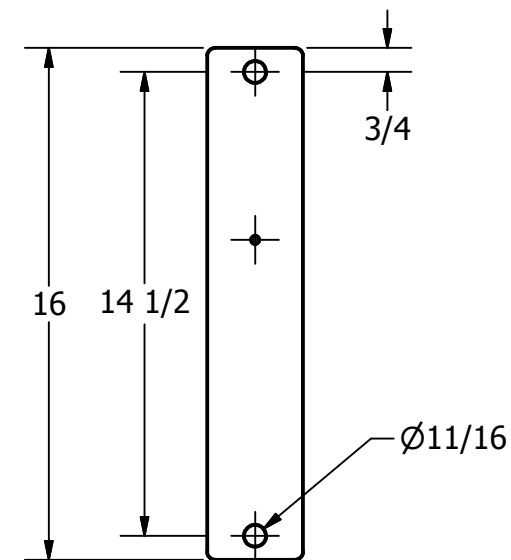

APPROXIMATE WEIGHT = 115 LBS

VIEW B-B
FOOT PAD

DRAWN DRESENER	27/05/2008	Wishbone Industries	
CHECKED		TITLE	
QA		PBC-5 COUNTOUR BENCH ASSEMBLY	
MFG		SIZE	DWG NO
APPROVED		C	PBC-5
PROPRIETARY AND CONFIDENTIAL THE INFORMATION CONTAINED ON THIS DRAWING IS THE SOLE PROPERTY OF WISHBONE INDUSTRIES LTD. ANY REPRODUCTION IN PART OR WHOLE WITHOUT WRITTEN CONSENT OF WISHBONE INDUSTRIES LTD IS PROHIBITED.	TOLERANCES UNLESS OTHERWISE SPECIFIED FRACTIONAL +/- 1/32 TWO DECIMAL +/- .015 THREE DECIMAL +/- .005 ANGLE +/- 1°	SCALE	REV NEW
		SHEET 2 OF 2	