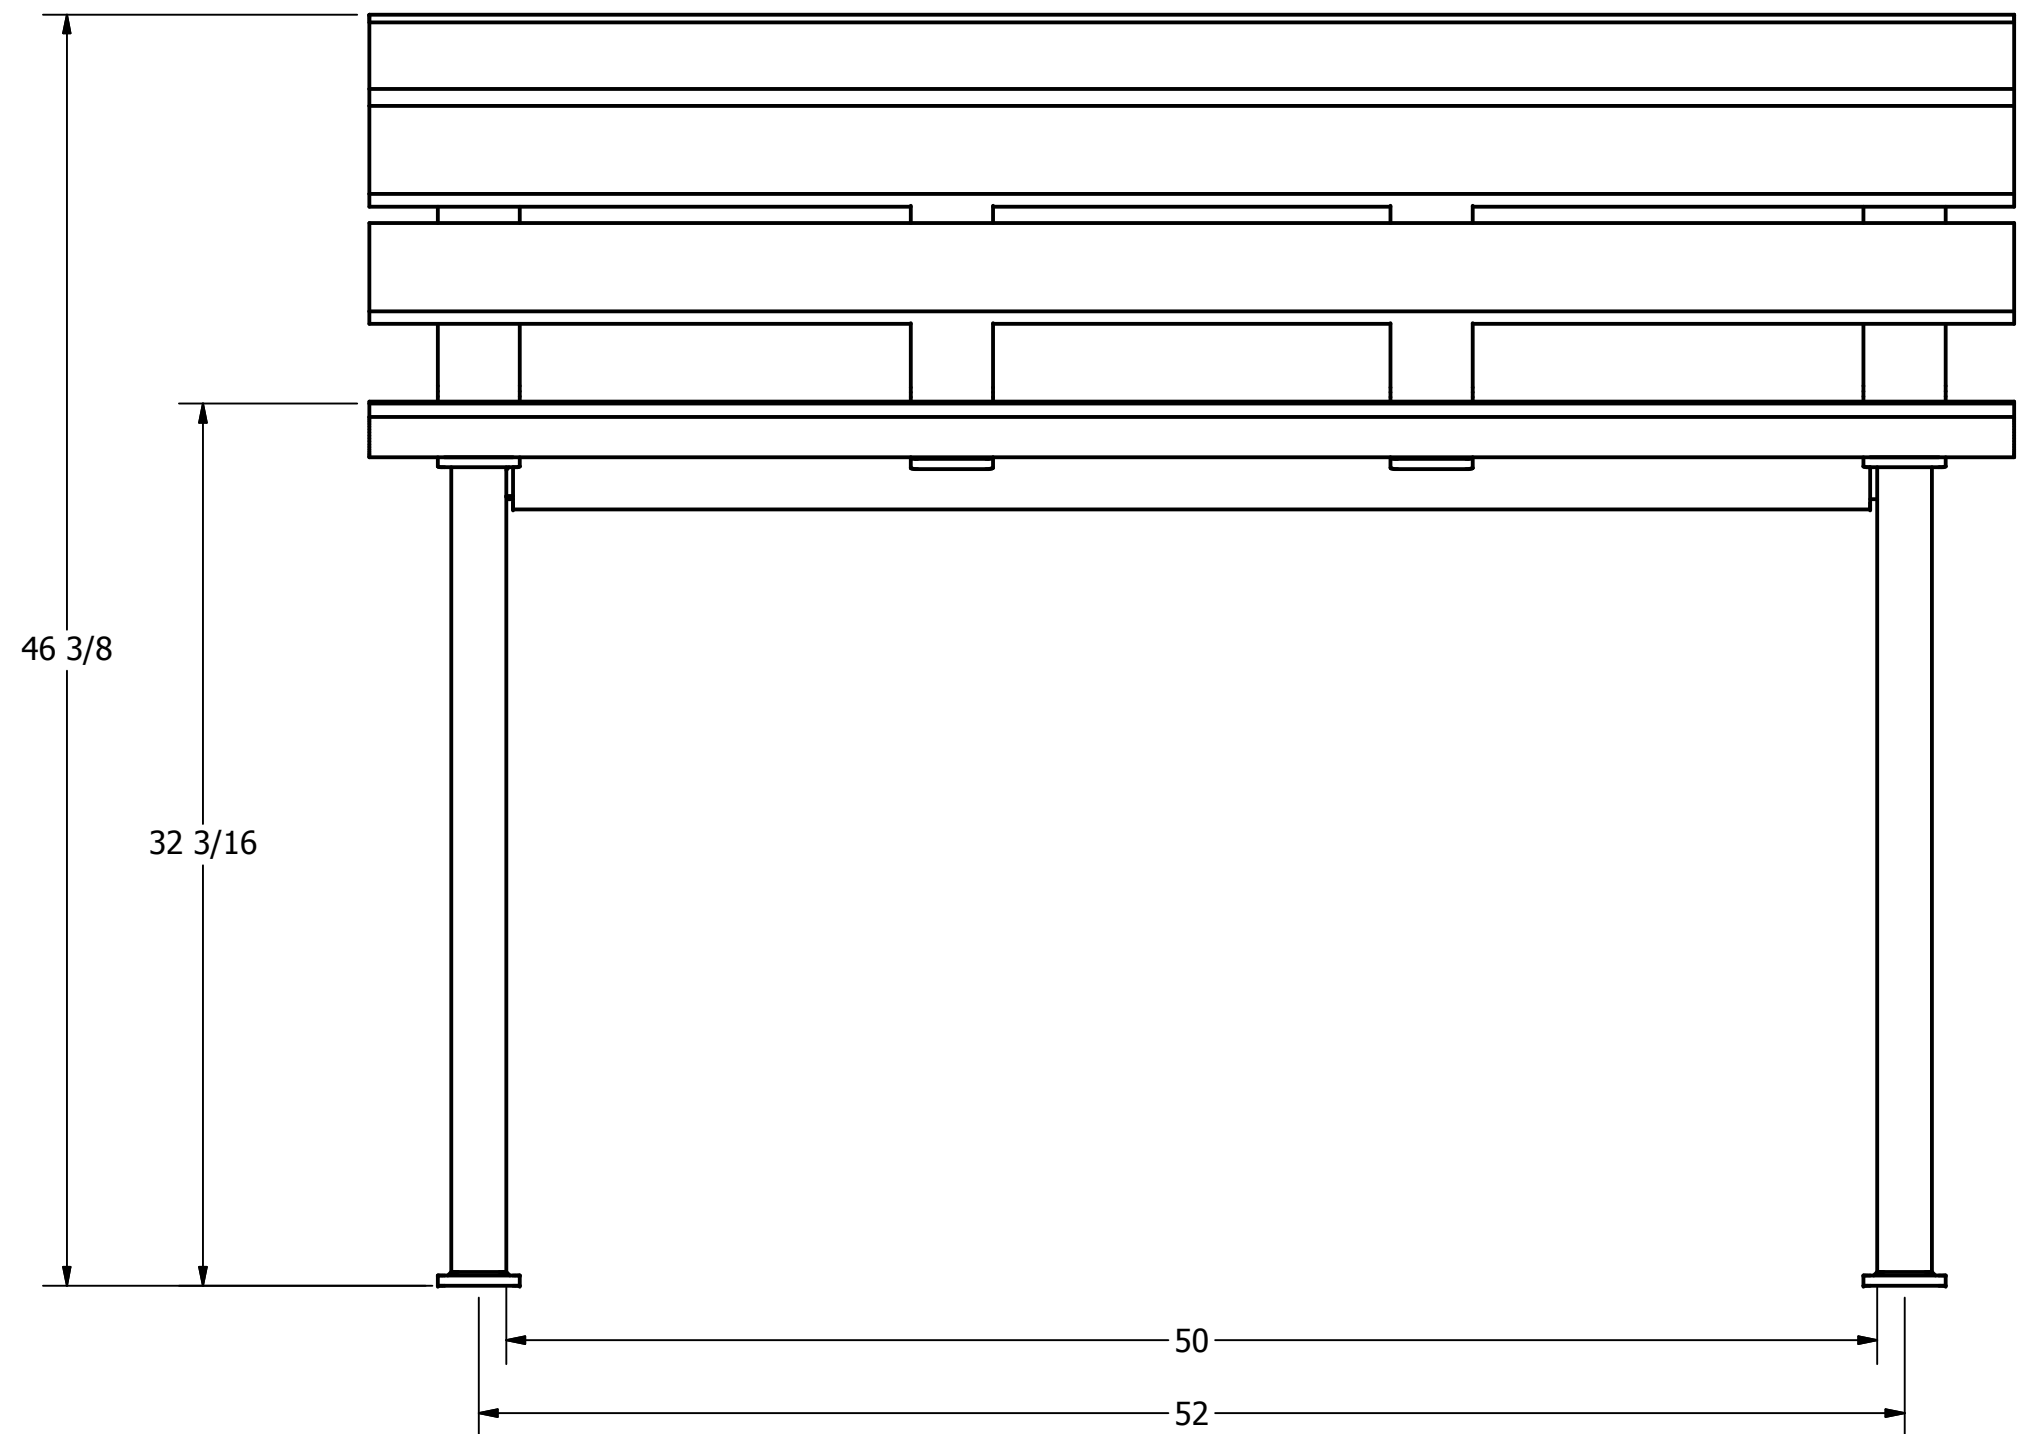

APPROXIMATE WEIGHT = 115 LBS

DRAWN	DRESENER	27/05/2008	<b>Wishbone Industries</b>	
CHECKED				
QA			TITLE	
MFG			PBC-5-DB COUNTOUR BENCH	
APPROVED			ASSEMBLY DIRECT BURIAL	
PROPRIETARY AND CONFIDENTIAL		TOLERANCES UNLESS OTHERWISE SPECIFIED		SCALE
THE INFORMATION CONTAINED ON THIS DRAWING IS THE SOLE PROPERTY OF WISHBONE INDUSTRIES LTD.		FRACTIONAL	+/- 1/32	DWG NO
ANY REPRODUCTION IN PART OR WHOLE WITHOUT WRITTEN CONSENT OF WISHBONE INDUSTRIES LTD IS PROHIBITED.		TWO DECIMAL	+/- .015	PBC-5-DB
		THREE DECIMAL	+/- .005	REV
		ANGLE	+/- 1°	NEW
			SHEET 2 OF 2	