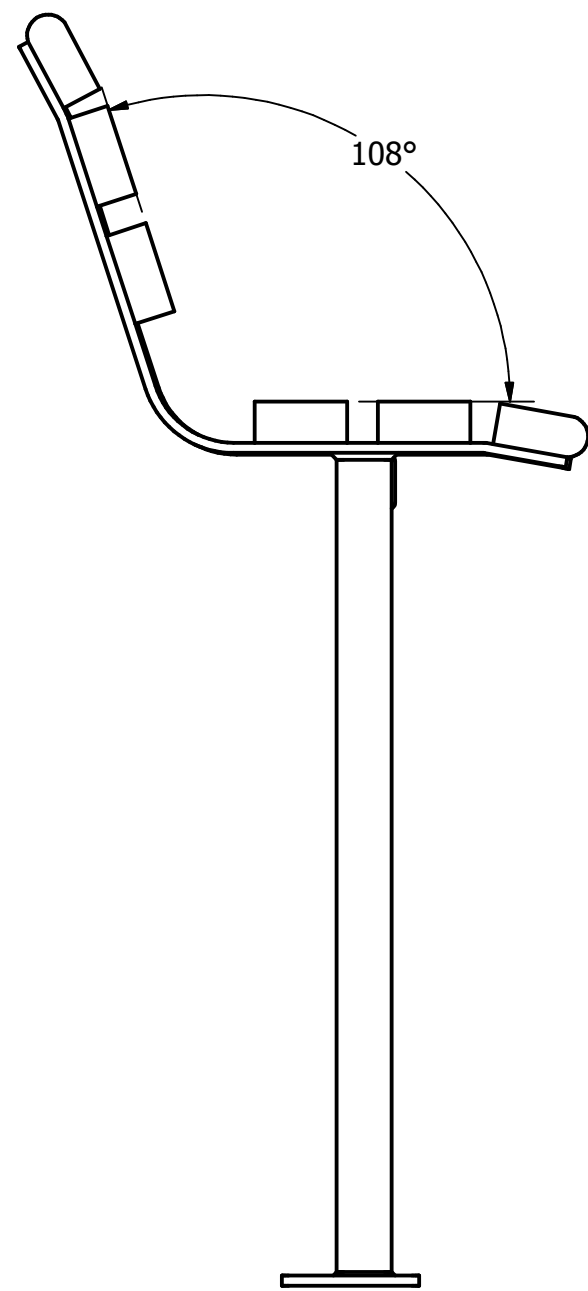

APPROXIMATE WEIGHT = 115 LBS

DRAWN	DRESENER	27/05/2008	<b>Wishbone Industries</b>	
CHECKED				
QA			TITLE	
MFG			PBC-5-DB COUNTOUR BENCH	
APPROVED			ASSEMBLY DIRECT BURIAL	
PROPRIETARY AND CONFIDENTIAL		TOLERANCES UNLESS OTHERWISE SPECIFIED		SCALE
THE INFORMATION CONTAINED ON THIS DRAWING IS THE SOLE PROPERTY OF WISHBONE INDUSTRIES LTD.		FRACTIONAL	+/- 1/32	DWG NO
ANY REPRODUCTION IN PART OR WHOLE WITHOUT WRITTEN CONSENT OF WISHBONE INDUSTRIES LTD IS PROHIBITED.		TWO DECIMAL	+/- .015	PBC-5-DB
		THREE DECIMAL	+/- .005	REV
		ANGLE	+/- 1°	NEW
			SHEET 2 OF 2	