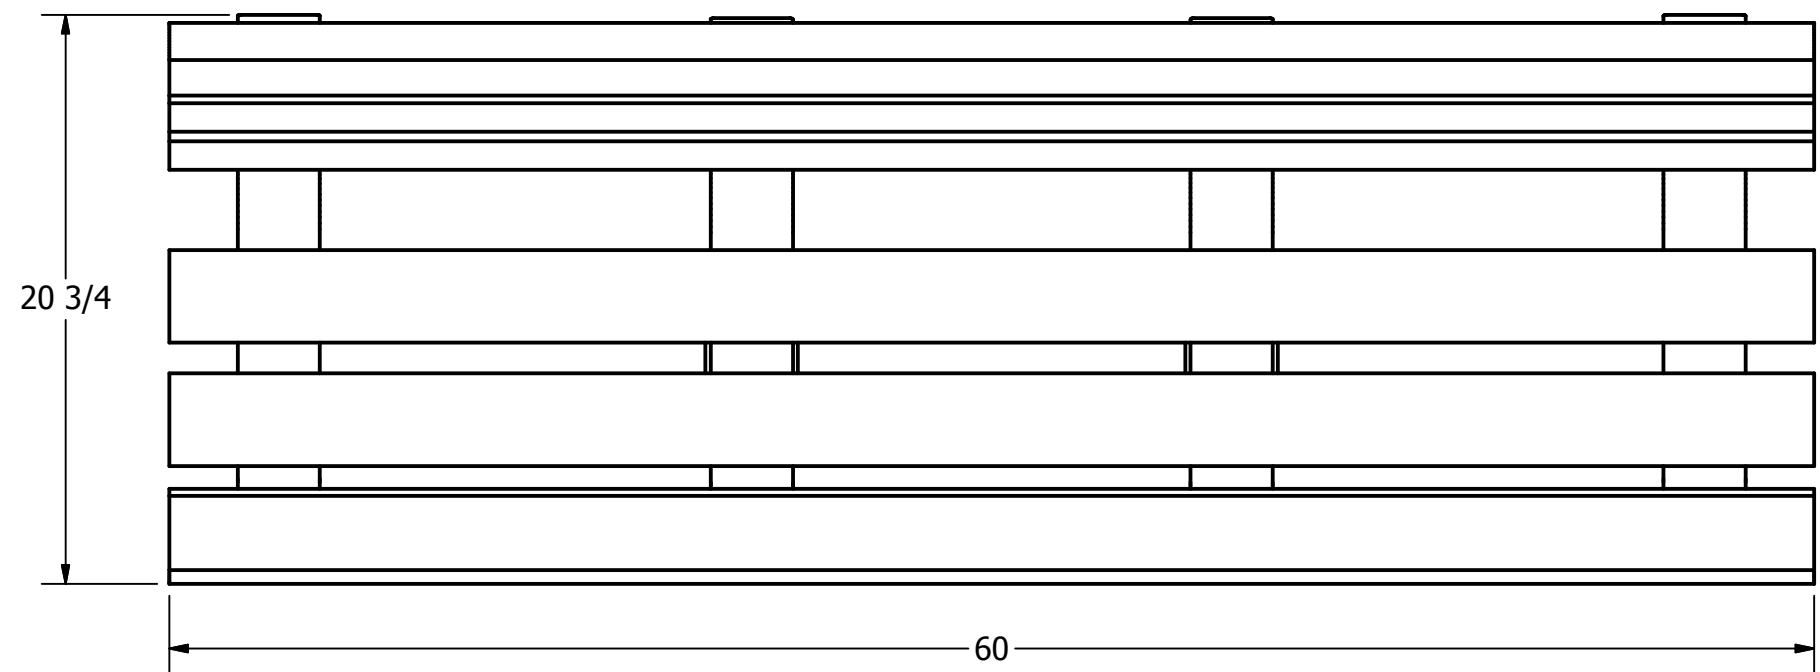

APPROXIMATE WEIGHT = 115 LBS

DRAWN	DRESENER	27/05/2008	<b>Wishbone Industries</b>	
CHECKED				
QA			TITLE	
MFG			PBC-5-DB COUNTOUR BENCH	
APPROVED			ASSEMBLY DIRECT BURIAL	
PROPRIETARY AND CONFIDENTIAL		TOLERANCES UNLESS OTHERWISE SPECIFIED		SCALE
THE INFORMATION CONTAINED ON THIS DRAWING IS THE SOLE PROPERTY OF WISHBONE INDUSTRIES LTD.		FRACTIONAL	+/- 1/32	DWG NO
ANY REPRODUCTION IN PART OR WHOLE WITHOUT WRITTEN CONSENT OF WISHBONE INDUSTRIES LTD IS PROHIBITED.		TWO DECIMAL	+/- .015	PBC-5-DB
		THREE DECIMAL	+/- .005	REV
		ANGLE	+/- 1°	NEW
			SHEET 2 OF 2	