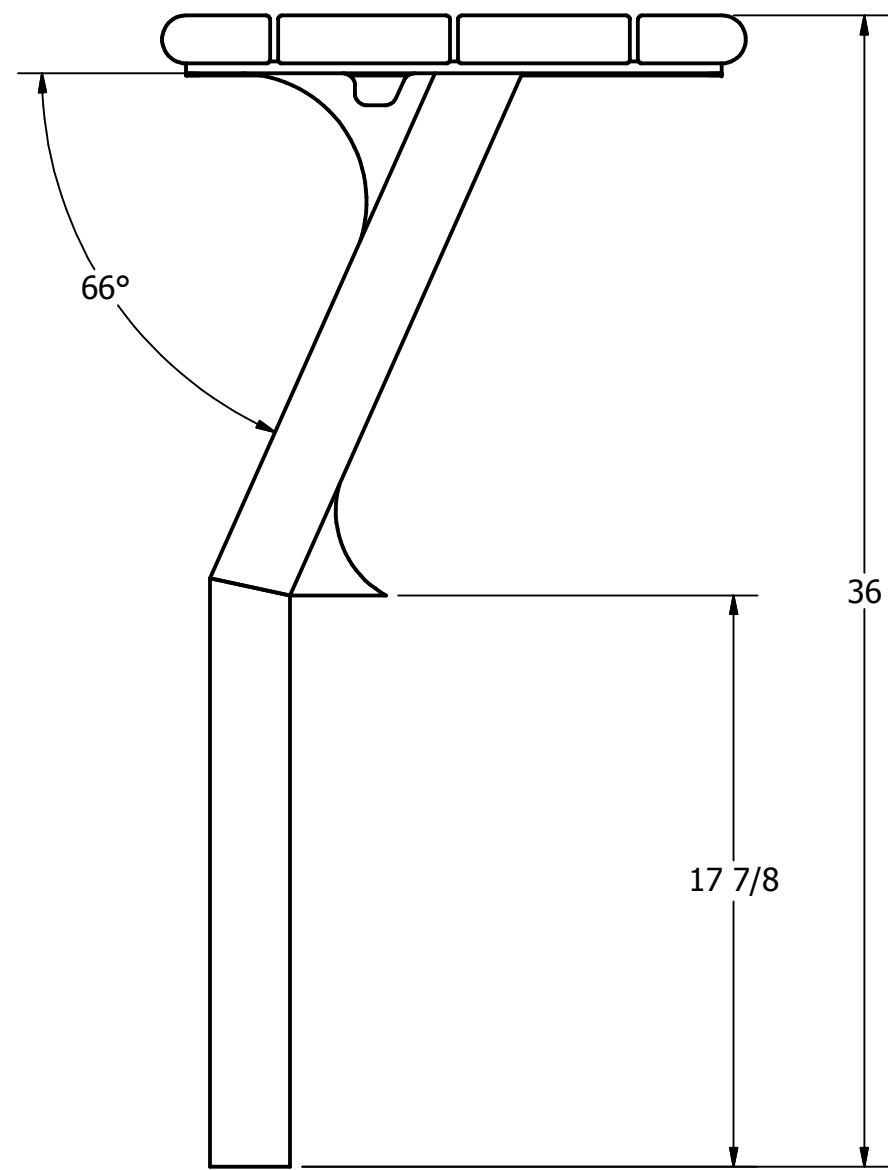

APPROXIMATE WEIGHT = 116 LBS

DRAWN DRESENER	25/01/2009	<b>Wishbone Industries</b>	
CHECKED			
QA			
MFG			
APPROVED		TITLE <b>BAYVIEW STRAIGHT BENCH DIRECT BURIAL</b>	
PROPRIETARY AND CONFIDENTIAL THE INFORMATION CONTAINED ON THIS DRAWING IS THE SOLE PROPERTY OF WISHBONE INDUSTRIES LTD. ANY REPRODUCTION IN PART OR WHOLE WITHOUT WRITTEN CONSENT OF WISHBONE INDUSTRIES LTD IS PROHIBITED.		TOLERANCES UNLESS OTHERWISE SPECIFIED FRACTIONAL +/- 1/32 TWO DECIMAL +/- .015 THREE DECIMAL +/- .005 ANGLE +/- 1°	
SCALE	C	DWG NO <b>BVSB-6-DB</b>	REV
		SHEET 1 OF 1	