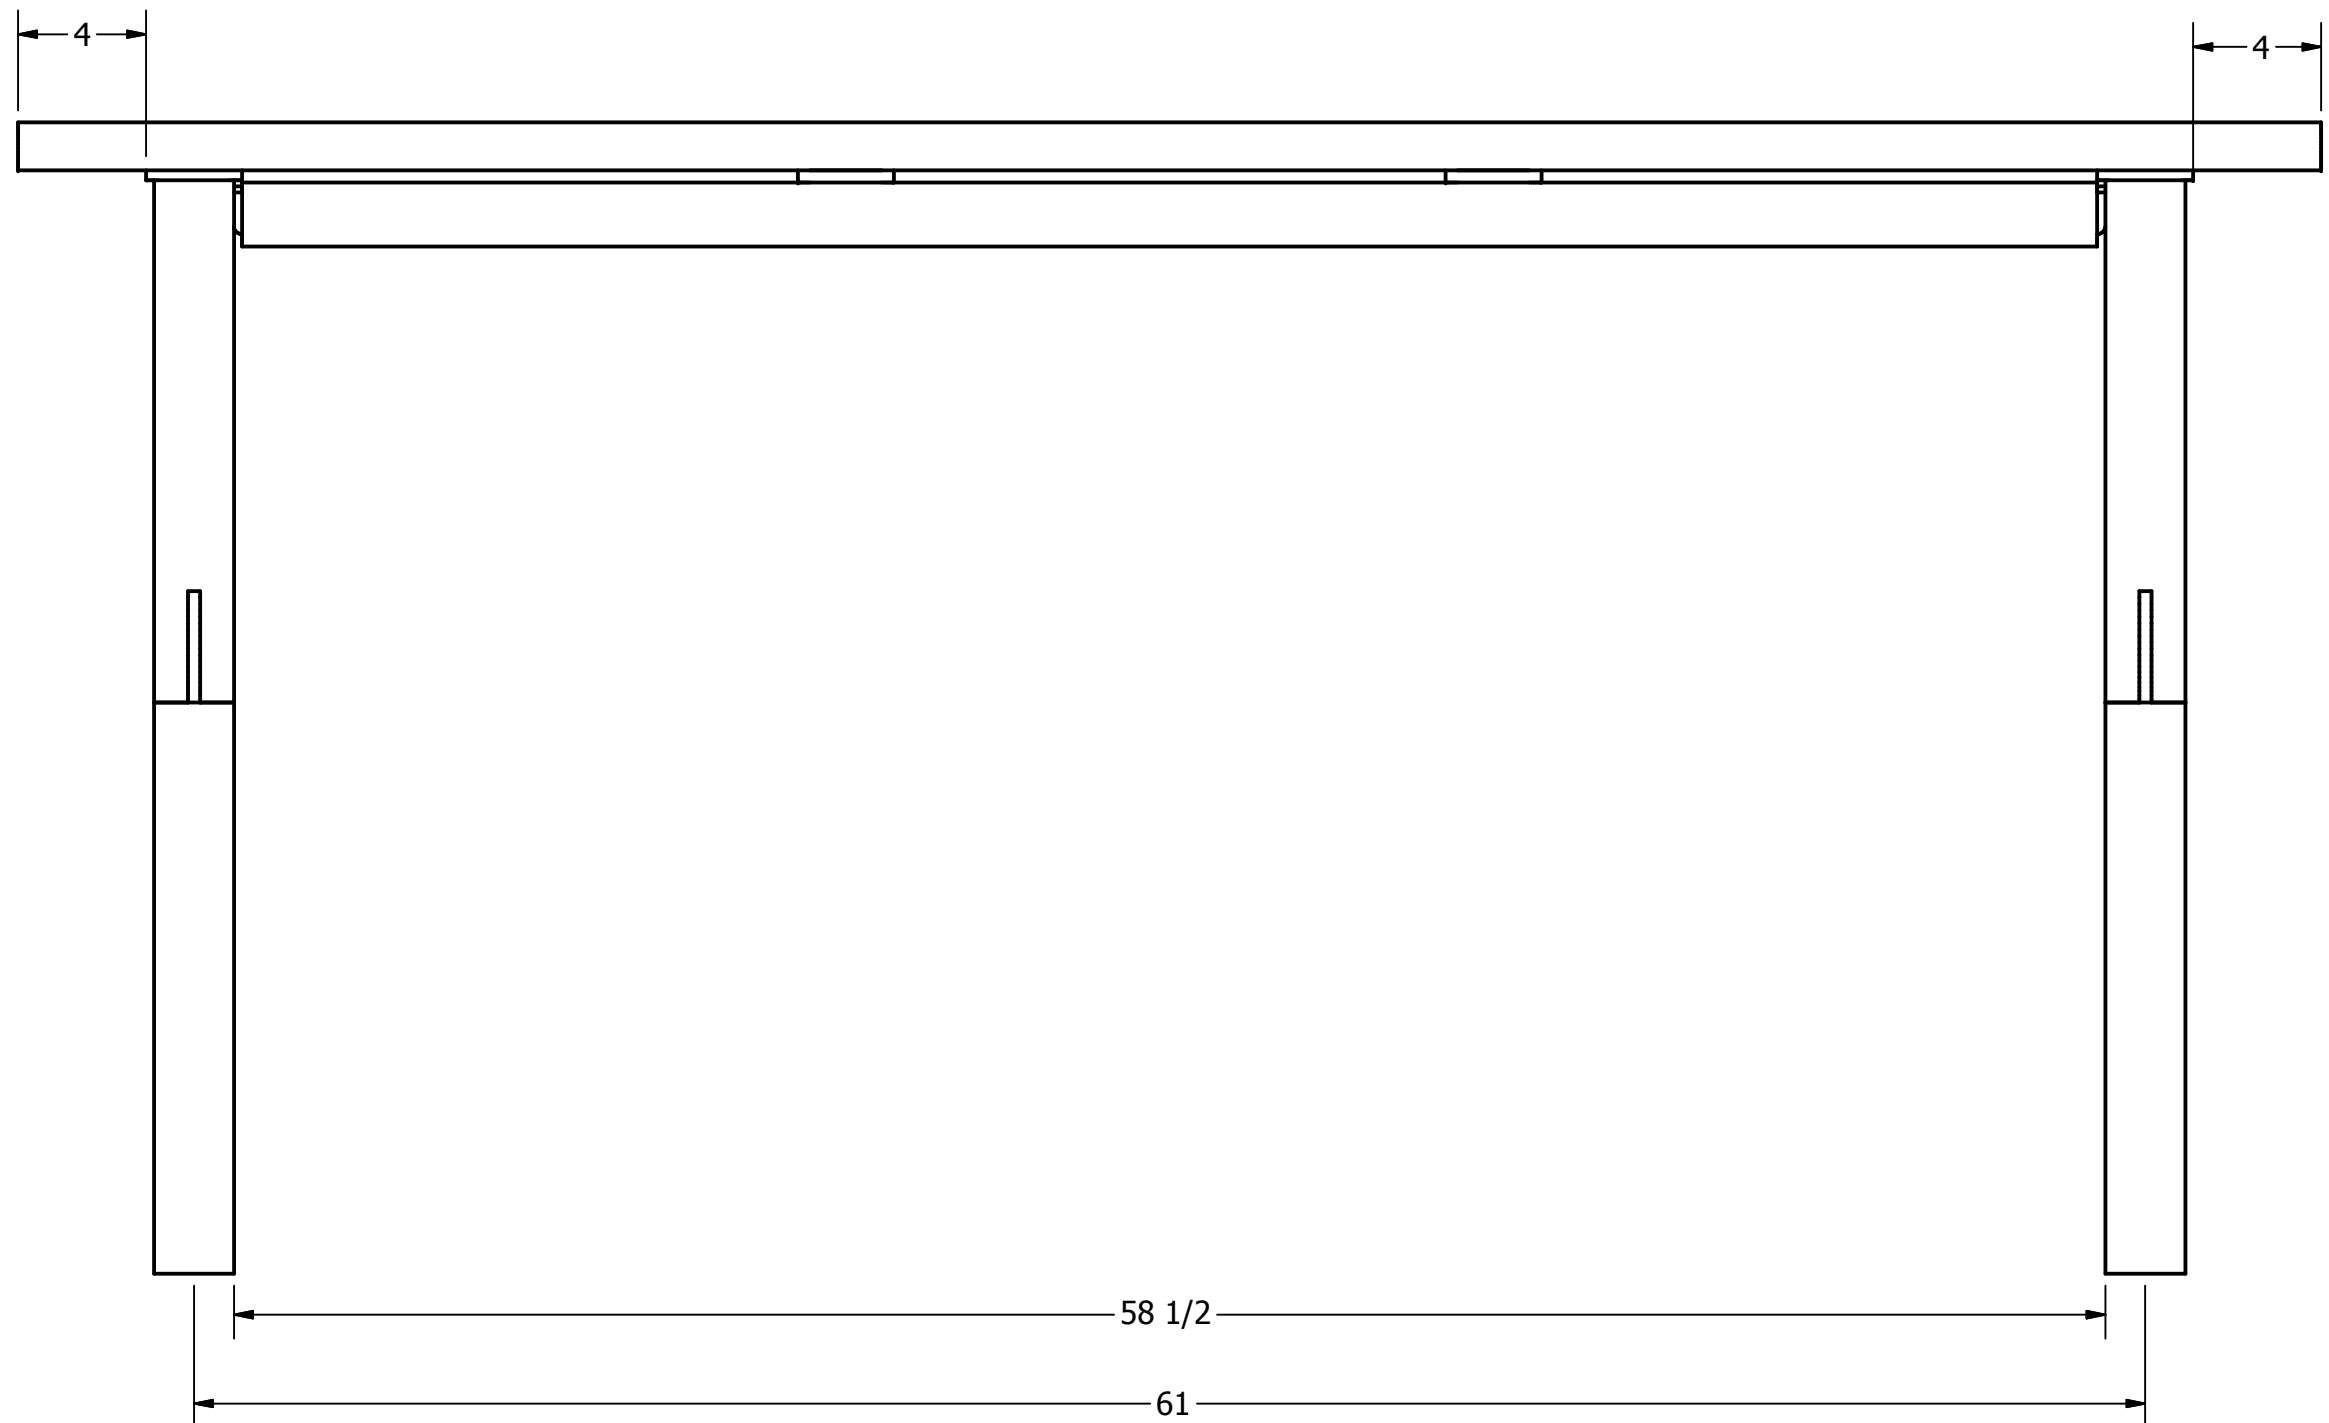

APPROXIMATE WEIGHT = 116 LBS

DRAWN DRESENER	25/01/2009	<b>Wishbone Industries</b>	
CHECKED			
QA			
MFG			
APPROVED		TITLE <b>BAYVIEW STRAIGHT BENCH DIRECT BURIAL</b>	
PROPRIETARY AND CONFIDENTIAL THE INFORMATION CONTAINED ON THIS DRAWING IS THE SOLE PROPERTY OF WISHBONE INDUSTRIES LTD. ANY REPRODUCTION IN PART OR WHOLE WITHOUT WRITTEN CONSENT OF WISHBONE INDUSTRIES LTD IS PROHIBITED.		TOLERANCES UNLESS OTHERWISE SPECIFIED FRACTIONAL +/- 1/32 TWO DECIMAL +/- .015 THREE DECIMAL +/- .005 ANGLE +/- 1°	
SCALE	C	DWG NO <b>BVSB-6-DB</b>	REV
		SHEET 1 OF 1	