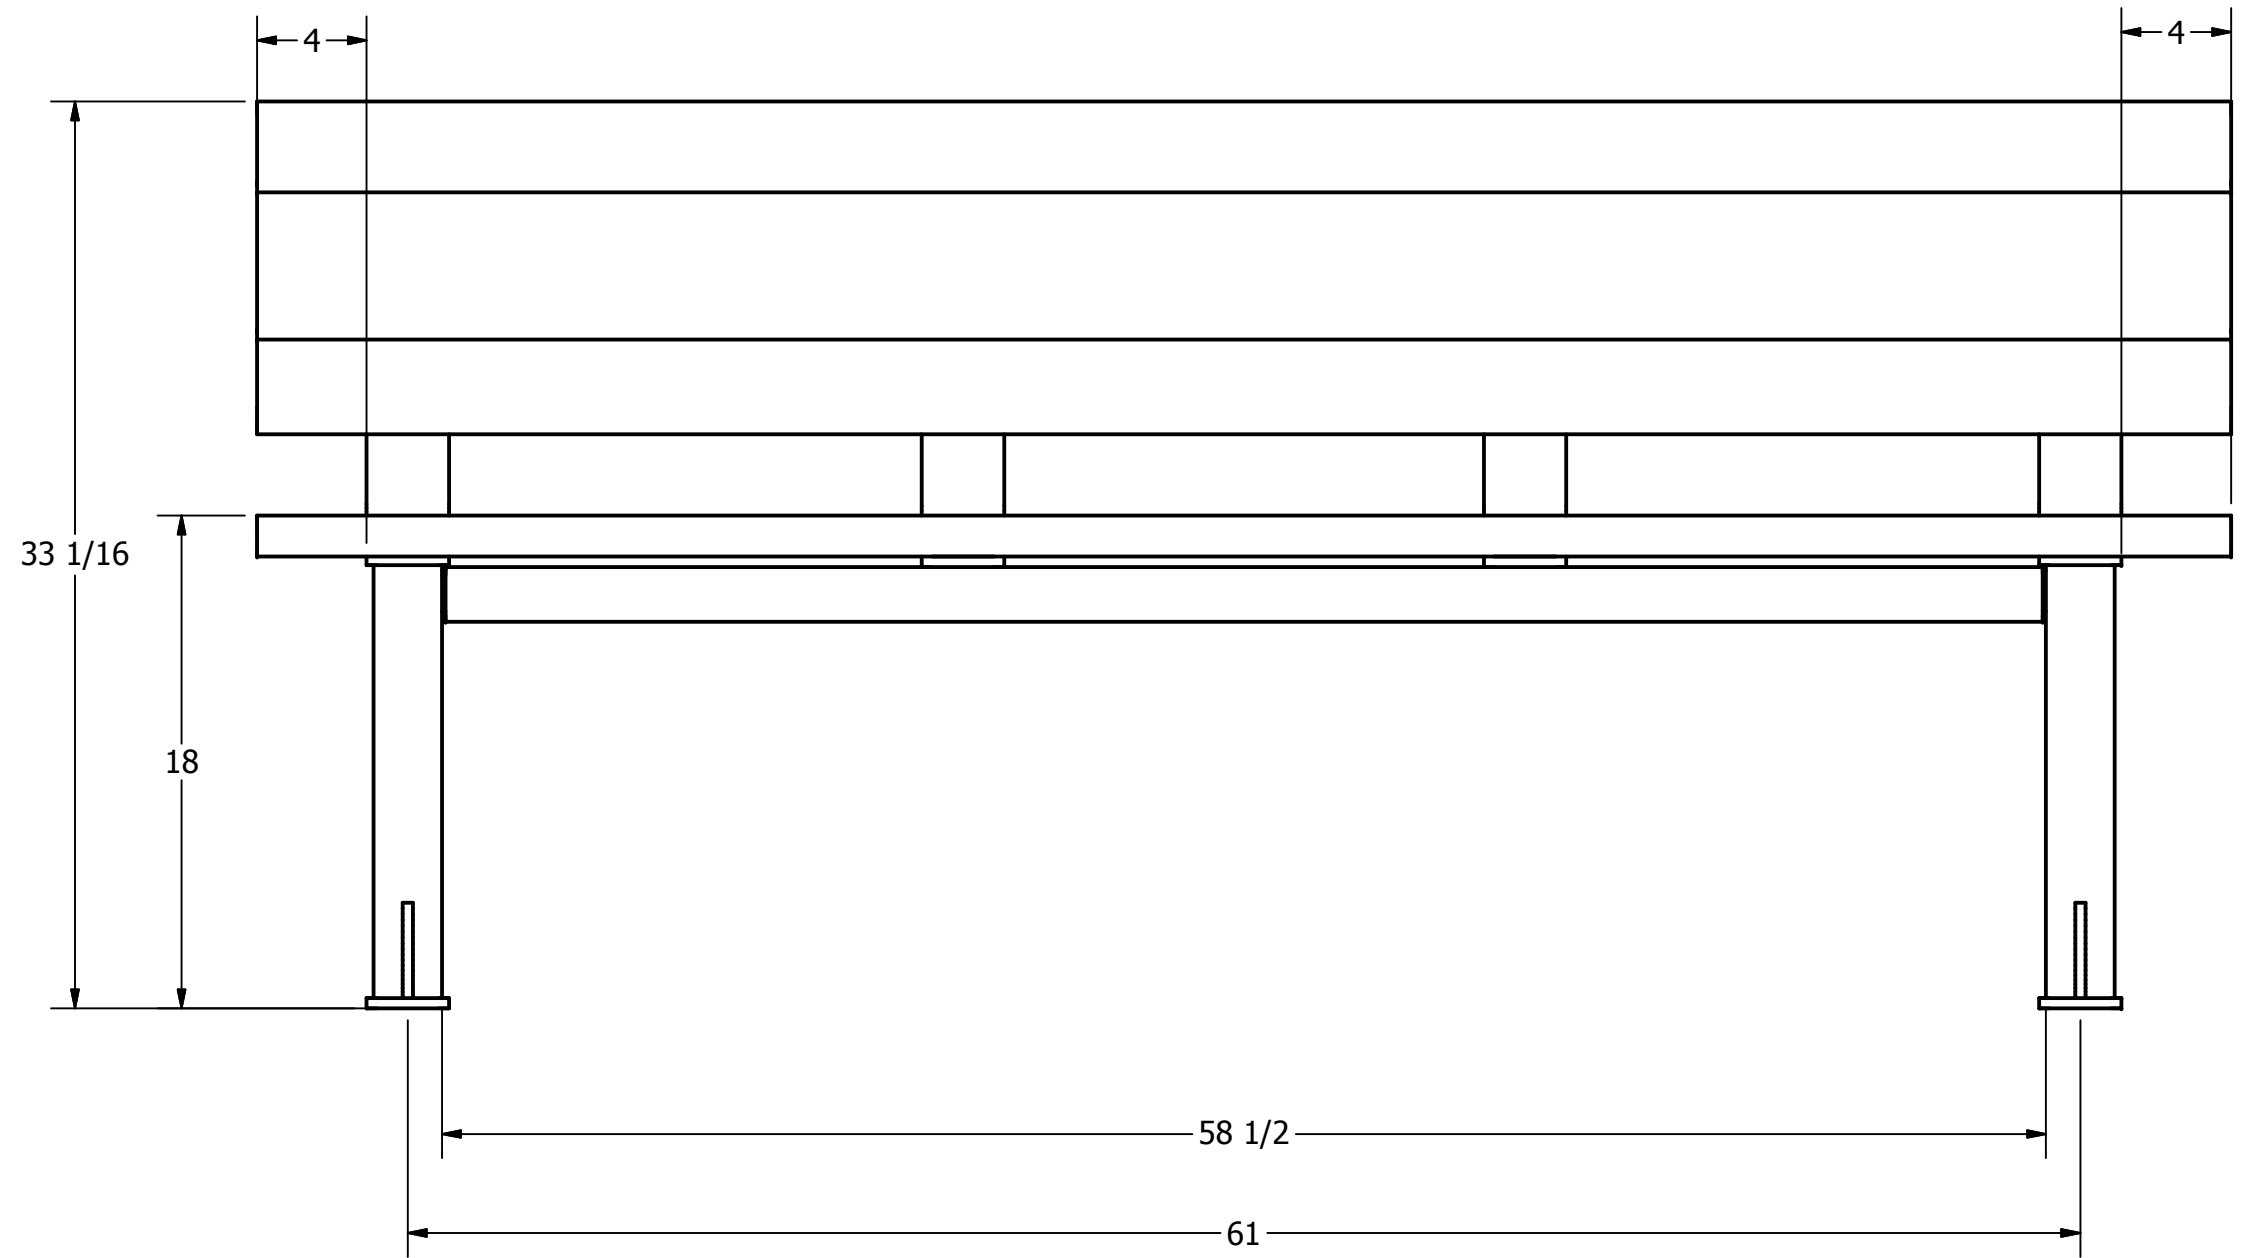

APPROXIMATE WIEGHT= 185 LBS

VIEW A-A
BASE FOOT

DRAWN	Derrick Resener	25/01/2009	Wishbone Industries	
CHECKED				
QA				
MFG				
APPROVED			TITLE	
PROPRIETARY AND CONFIDENTIAL THE INFORMATION CONTAINED ON THIS DRAWING IS THE SOLE PROPERTY OF WISHBONE INDUSTRIES LTD.		TOLERANCES UNLESS OTHERWISE SPECIFIED FRACTIONAL +/- 1/32 TWO DECIMAL +/- .015 THREE DECIMAL +/- .005		SIZE
ANY REPRODUCTION IN PART OR WHOLE WITHOUT WRITTEN CONSENT OF WISHBONE INDUSTRIES LTD IS PROHIBITED.		ANGLE	+/- 1°	C
		DWG NO		REV
		BVNA-6		
		SCALE		SHEET 1 OF 1