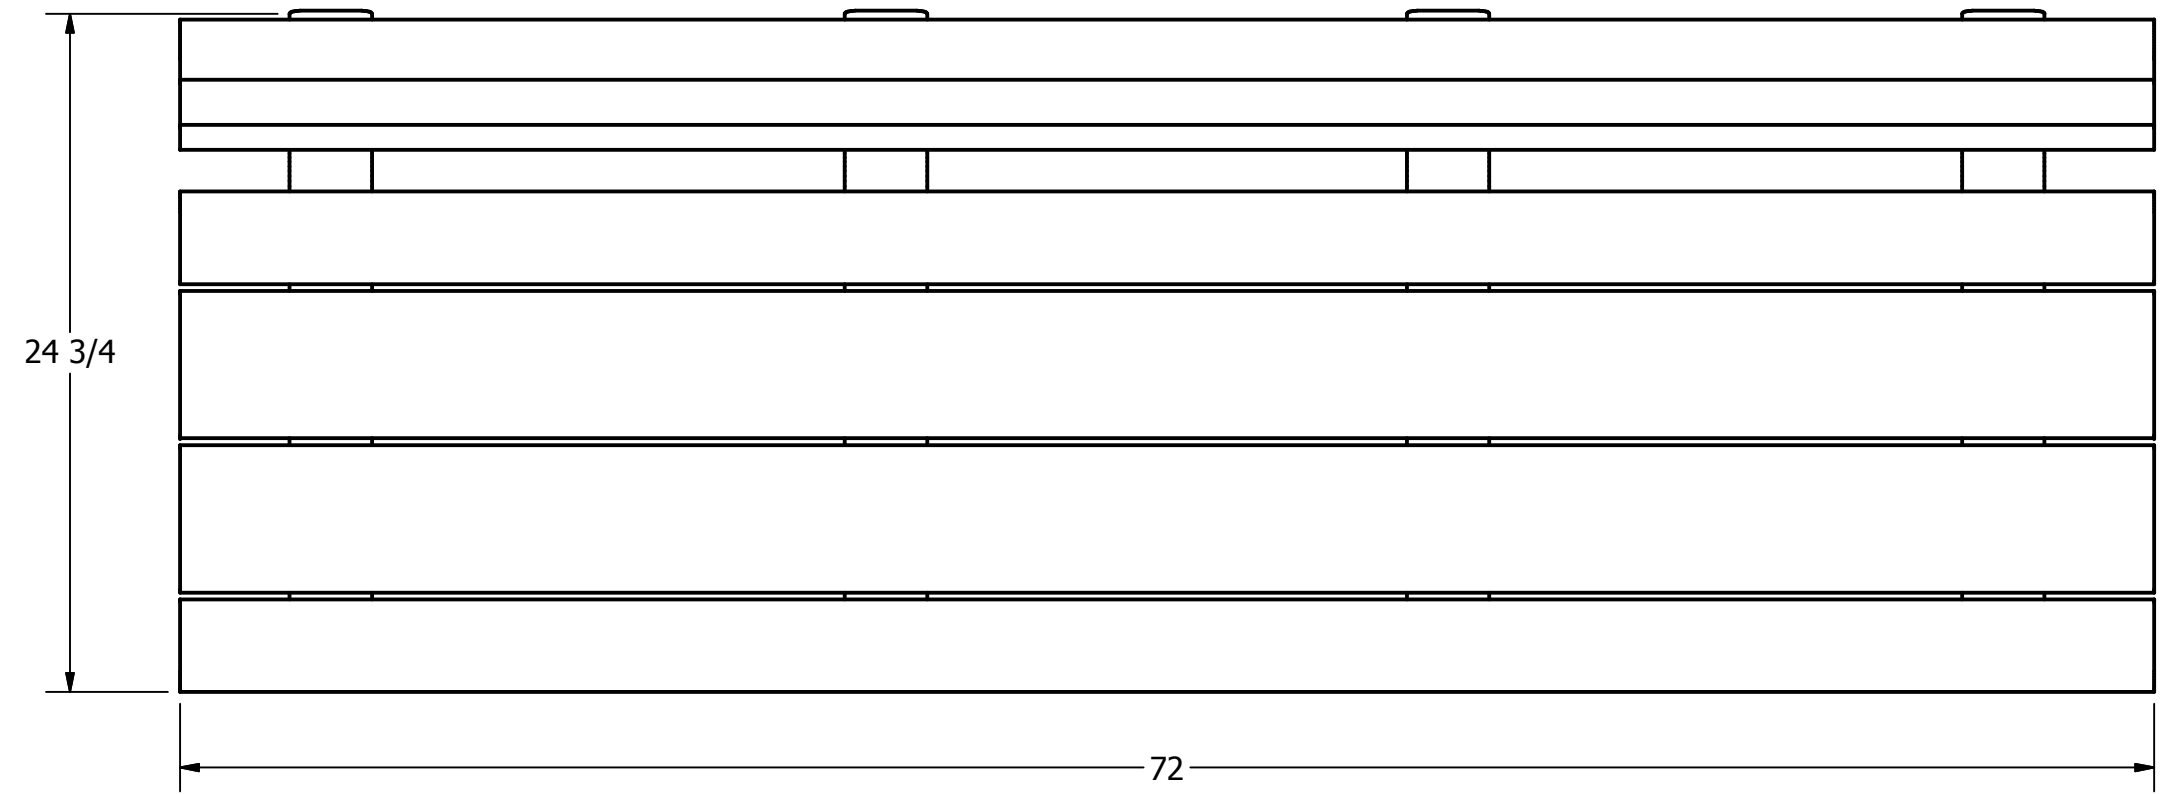

APPROXIMATE WIEGHT= 185 LBS

VIEW A-A
BASE FOOT

DRAWN	Derrick Resener	25/01/2009	Wishbone Industries	
CHECKED				
QA				
MFG				
APPROVED			TITLE	
PROPRIETARY AND CONFIDENTIAL THE INFORMATION CONTAINED ON THIS DRAWING IS THE SOLE PROPERTY OF WISHBONE INDUSTRIES LTD.		TOLERANCES UNLESS OTHERWISE SPECIFIED FRACTIONAL +/- 1/32 TWO DECIMAL +/- .015 THREE DECIMAL +/- .005		SIZE
ANY REPRODUCTION IN PART OR WHOLE WITHOUT WRITTEN CONSENT OF WISHBONE INDUSTRIES LTD IS PROHIBITED.		ANGLE	+/- 1°	C
		DWG NO		REV
		BVNA-6		
		SCALE		SHEET 1 OF 1