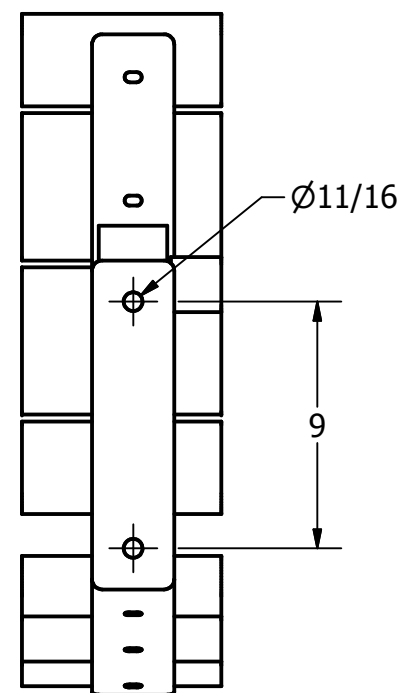

APPROXIMATE WIEGHT= 185 LBS

VIEW A-A
BASE FOOT

DRAWN	Derrick Resener	25/01/2009	Wishbone Industries	
CHECKED				
QA				
MFG				
APPROVED			TITLE	
PROPRIETARY AND CONFIDENTIAL THE INFORMATION CONTAINED ON THIS DRAWING IS THE SOLE PROPERTY OF WISHBONE INDUSTRIES LTD.		TOLERANCES UNLESS OTHERWISE SPECIFIED FRACTIONAL +/- 1/32 TWO DECIMAL +/- .015 THREE DECIMAL +/- .005		SIZE
ANY REPRODUCTION IN PART OR WHOLE WITHOUT WRITTEN CONSENT OF WISHBONE INDUSTRIES LTD IS PROHIBITED.		ANGLE	+/- 1°	C
		DWG NO		REV
		BVNA-6		
		SCALE		SHEET 1 OF 1