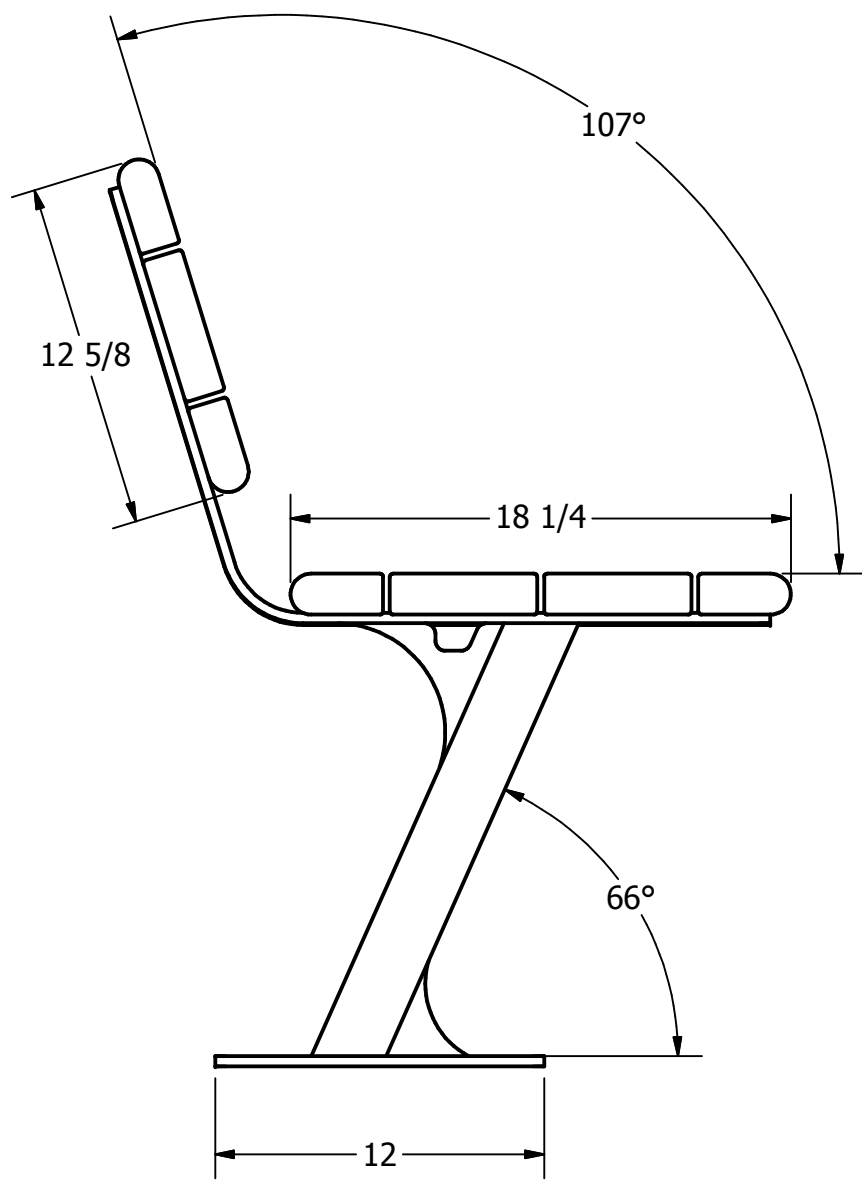

APPROXIMATE WIEGHT= 185 LBS

VIEW A-A
BASE FOOT

DRAWN	Derrick Resener	25/01/2009	Wishbone Industries	
CHECKED				
QA				
MFG				
APPROVED			TITLE	
PROPRIETARY AND CONFIDENTIAL THE INFORMATION CONTAINED ON THIS DRAWING IS THE SOLE PROPERTY OF WISHBONE INDUSTRIES LTD.		TOLERANCES UNLESS OTHERWISE SPECIFIED FRACTIONAL +/- 1/32 TWO DECIMAL +/- .015 THREE DECIMAL +/- .005		SIZE
ANY REPRODUCTION IN PART OR WHOLE WITHOUT WRITTEN CONSENT OF WISHBONE INDUSTRIES LTD IS PROHIBITED.		ANGLE	+/- 1°	C
		DWG NO		REV
		BVNA-6		
		SCALE		SHEET 1 OF 1