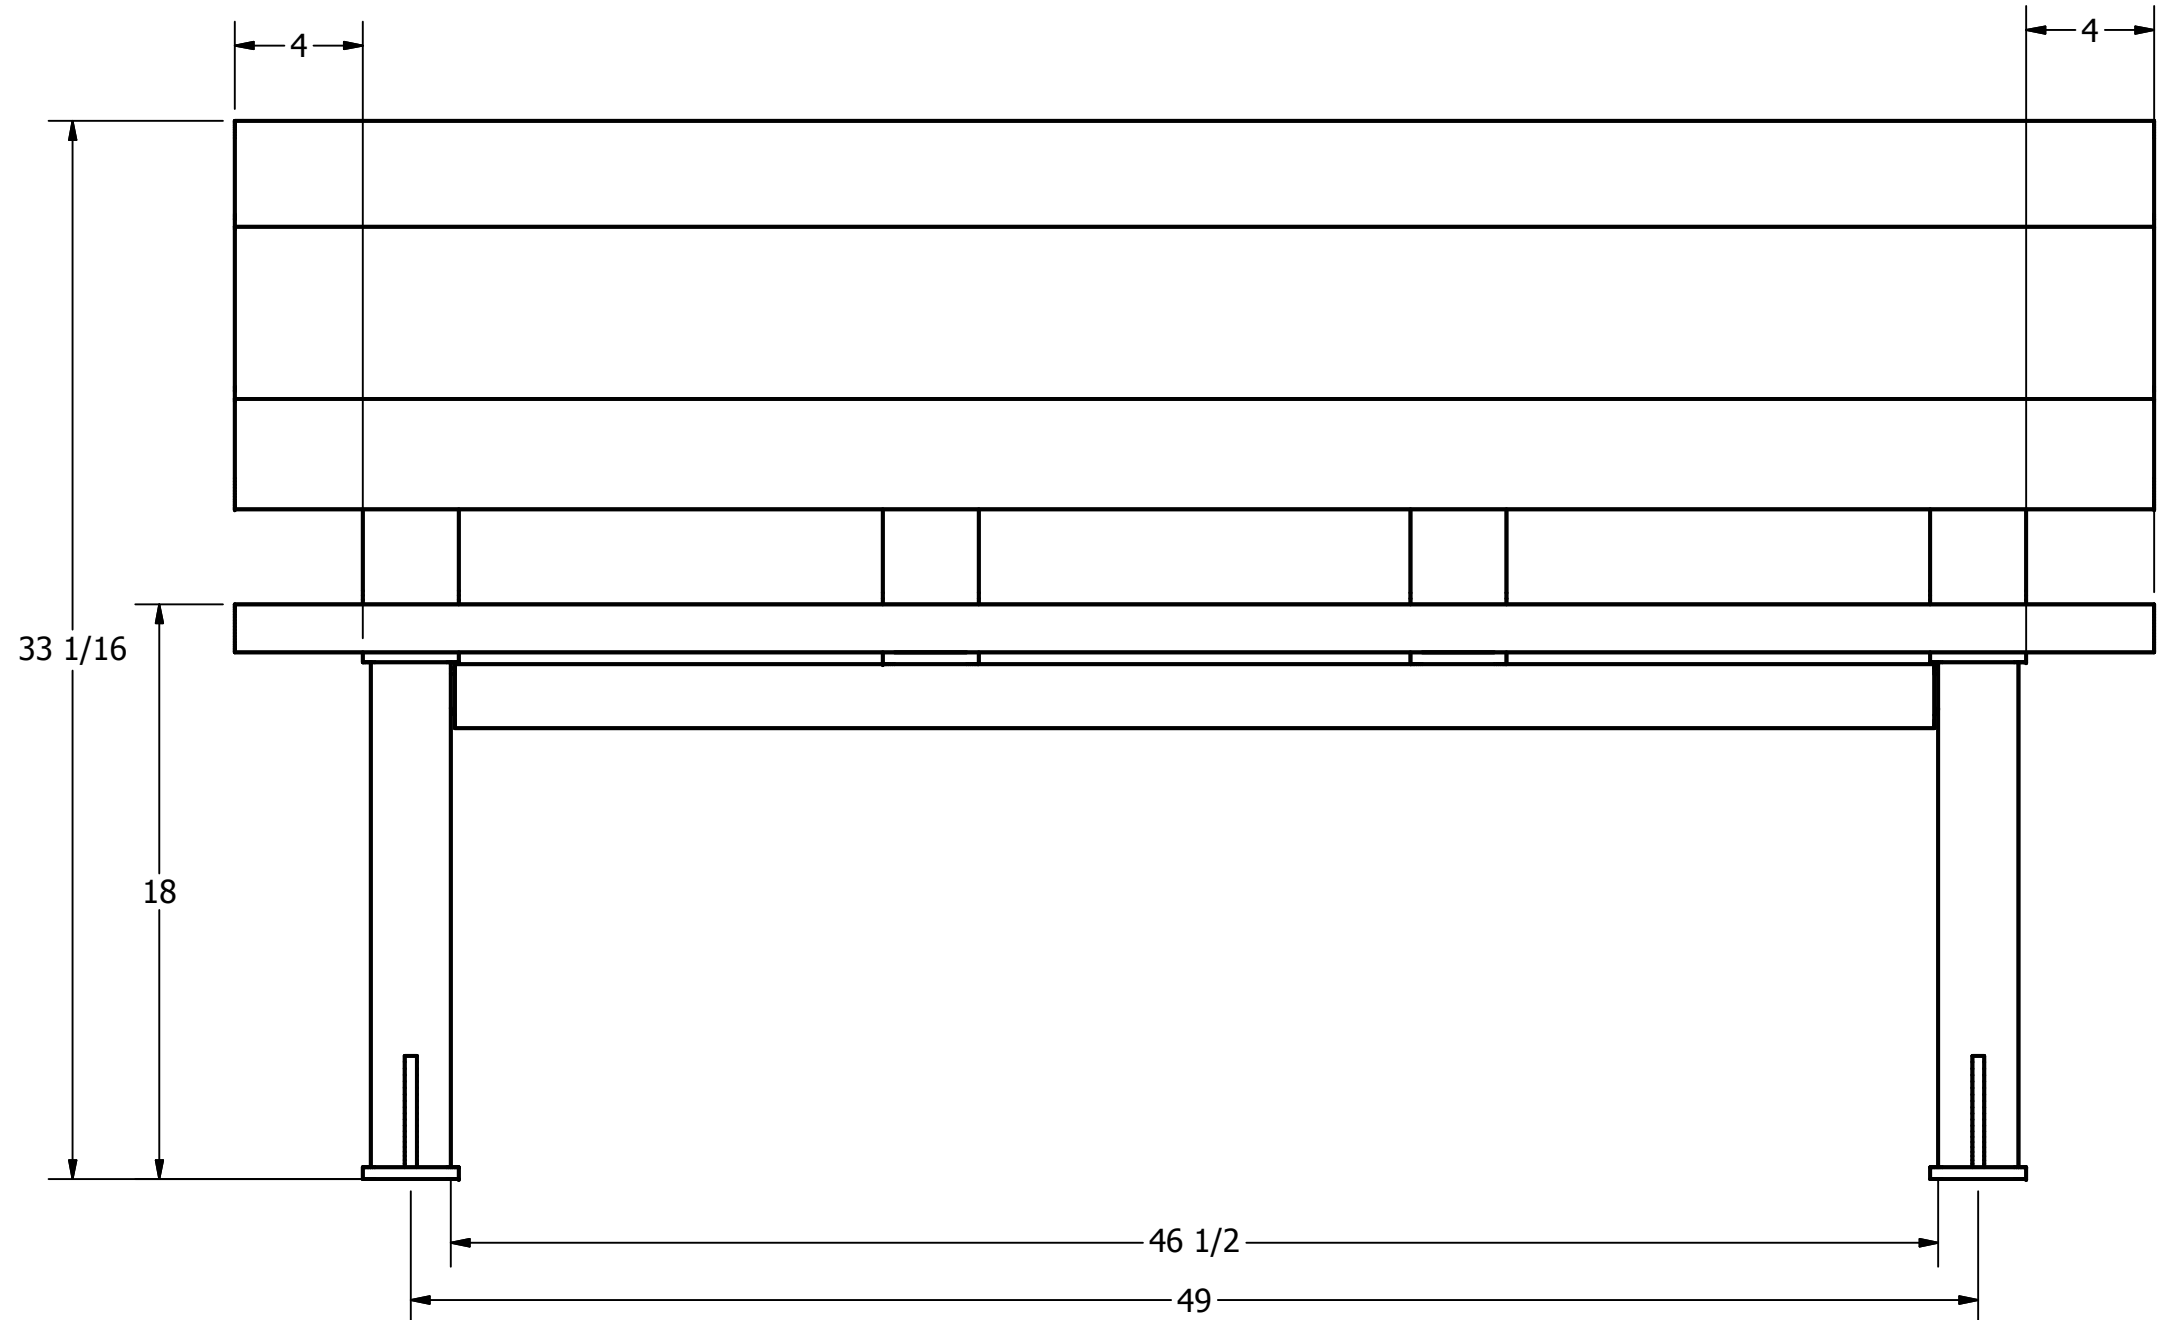

APPROXIMATE WEIGHT = 169 LBS

VIEW B-B
BASE FOOT

| | | | | |
|---|----------|--------------|------------------------------|------------|
| DRAWN | DRESENER | 13/01/2009 | Wishbone Industries | |
| CHECKED | | | | |
| QA | | | | |
| MFG | | | | |
| APPROVED | | | TITLE | |
| PROPRIETARY AND CONFIDENTIAL THE INFORMATION CONTAINED ON THIS DRAWING IS THE SOLE PROPERTY OF WISHBONE INDUSTRIES LTD. ANY REPRODUCTION IN PART OR WHOLE WITHOUT WRITTEN CONSENT OF WISHBONE INDUSTRIES LTD IS PROHIBITED. | | | BAYVIEW BENCH 5 FOOT NO ARMS | |
| TOLERANCES UNLESS OTHERWISE SPECIFIED FRACTIONAL +/- 1/32 TWO DECIMAL +/- .015 THREE DECIMAL +/- .005 | | SCALE C | DWG NO BVNA-5 | REV NEW |
| ANGLE +/- 1° | | SHEET 1 OF 1 | | |