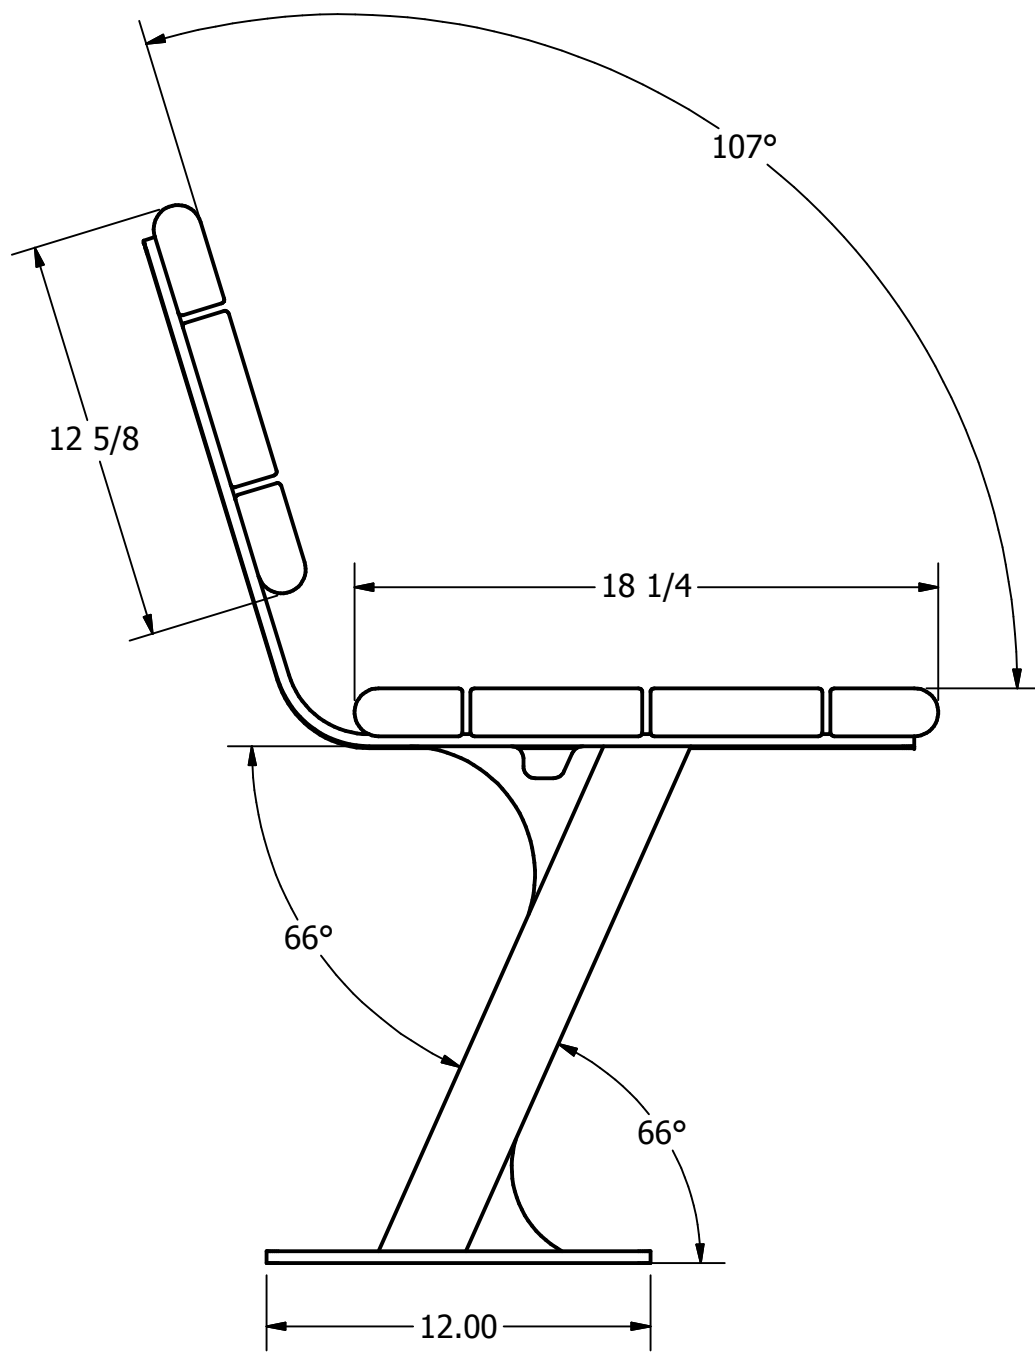

APPROXIMATE WEIGHT = 169 LBS

VIEW B-B
BASE FOOT

| | | | | |
|---|----------|--------------|------------------------------|------------|
| DRAWN | DRESENER | 13/01/2009 | Wishbone Industries | |
| CHECKED | | | | |
| QA | | | | |
| MFG | | | | |
| APPROVED | | | TITLE | |
| PROPRIETARY AND CONFIDENTIAL THE INFORMATION CONTAINED ON THIS DRAWING IS THE SOLE PROPERTY OF WISHBONE INDUSTRIES LTD. ANY REPRODUCTION IN PART OR WHOLE WITHOUT WRITTEN CONSENT OF WISHBONE INDUSTRIES LTD IS PROHIBITED. | | | BAYVIEW BENCH 5 FOOT NO ARMS | |
| TOLERANCES UNLESS OTHERWISE SPECIFIED FRACTIONAL +/- 1/32 TWO DECIMAL +/- .015 THREE DECIMAL +/- .005 | | SCALE C | DWG NO BVNA-5 | REV NEW |
| ANGLE +/- 1° | | SHEET 1 OF 1 | | |