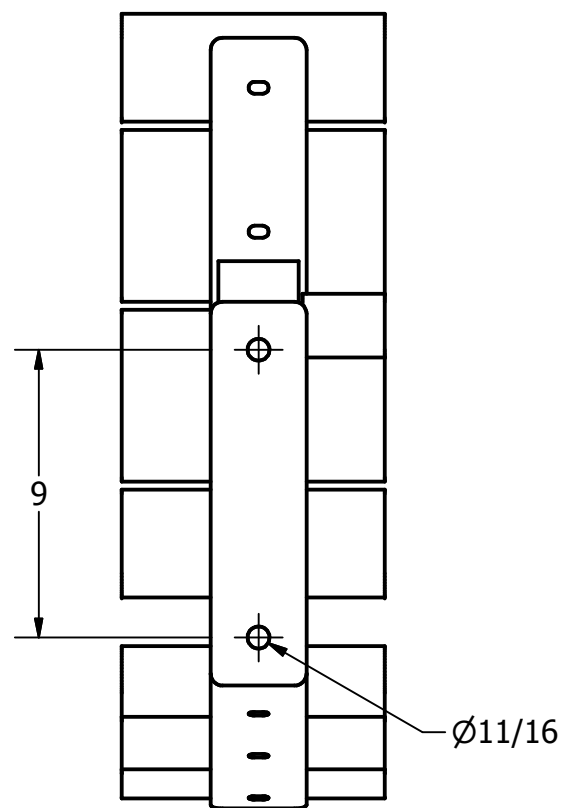

APPROXIMATE WEIGHT = 169 LBS

VIEW B-B
BASE FOOT

| | | | | |
|---|----------|--------------|------------------------------|------------|
| DRAWN | DRESENER | 13/01/2009 | Wishbone Industries | |
| CHECKED | | | | |
| QA | | | | |
| MFG | | | | |
| APPROVED | | | TITLE | |
| PROPRIETARY AND CONFIDENTIAL THE INFORMATION CONTAINED ON THIS DRAWING IS THE SOLE PROPERTY OF WISHBONE INDUSTRIES LTD. ANY REPRODUCTION IN PART OR WHOLE WITHOUT WRITTEN CONSENT OF WISHBONE INDUSTRIES LTD IS PROHIBITED. | | | BAYVIEW BENCH 5 FOOT NO ARMS | |
| TOLERANCES UNLESS OTHERWISE SPECIFIED FRACTIONAL +/- 1/32 TWO DECIMAL +/- .015 THREE DECIMAL +/- .005 | | SCALE C | DWG NO BVNA-5 | REV NEW |
| ANGLE +/- 1° | | SHEET 1 OF 1 | | |