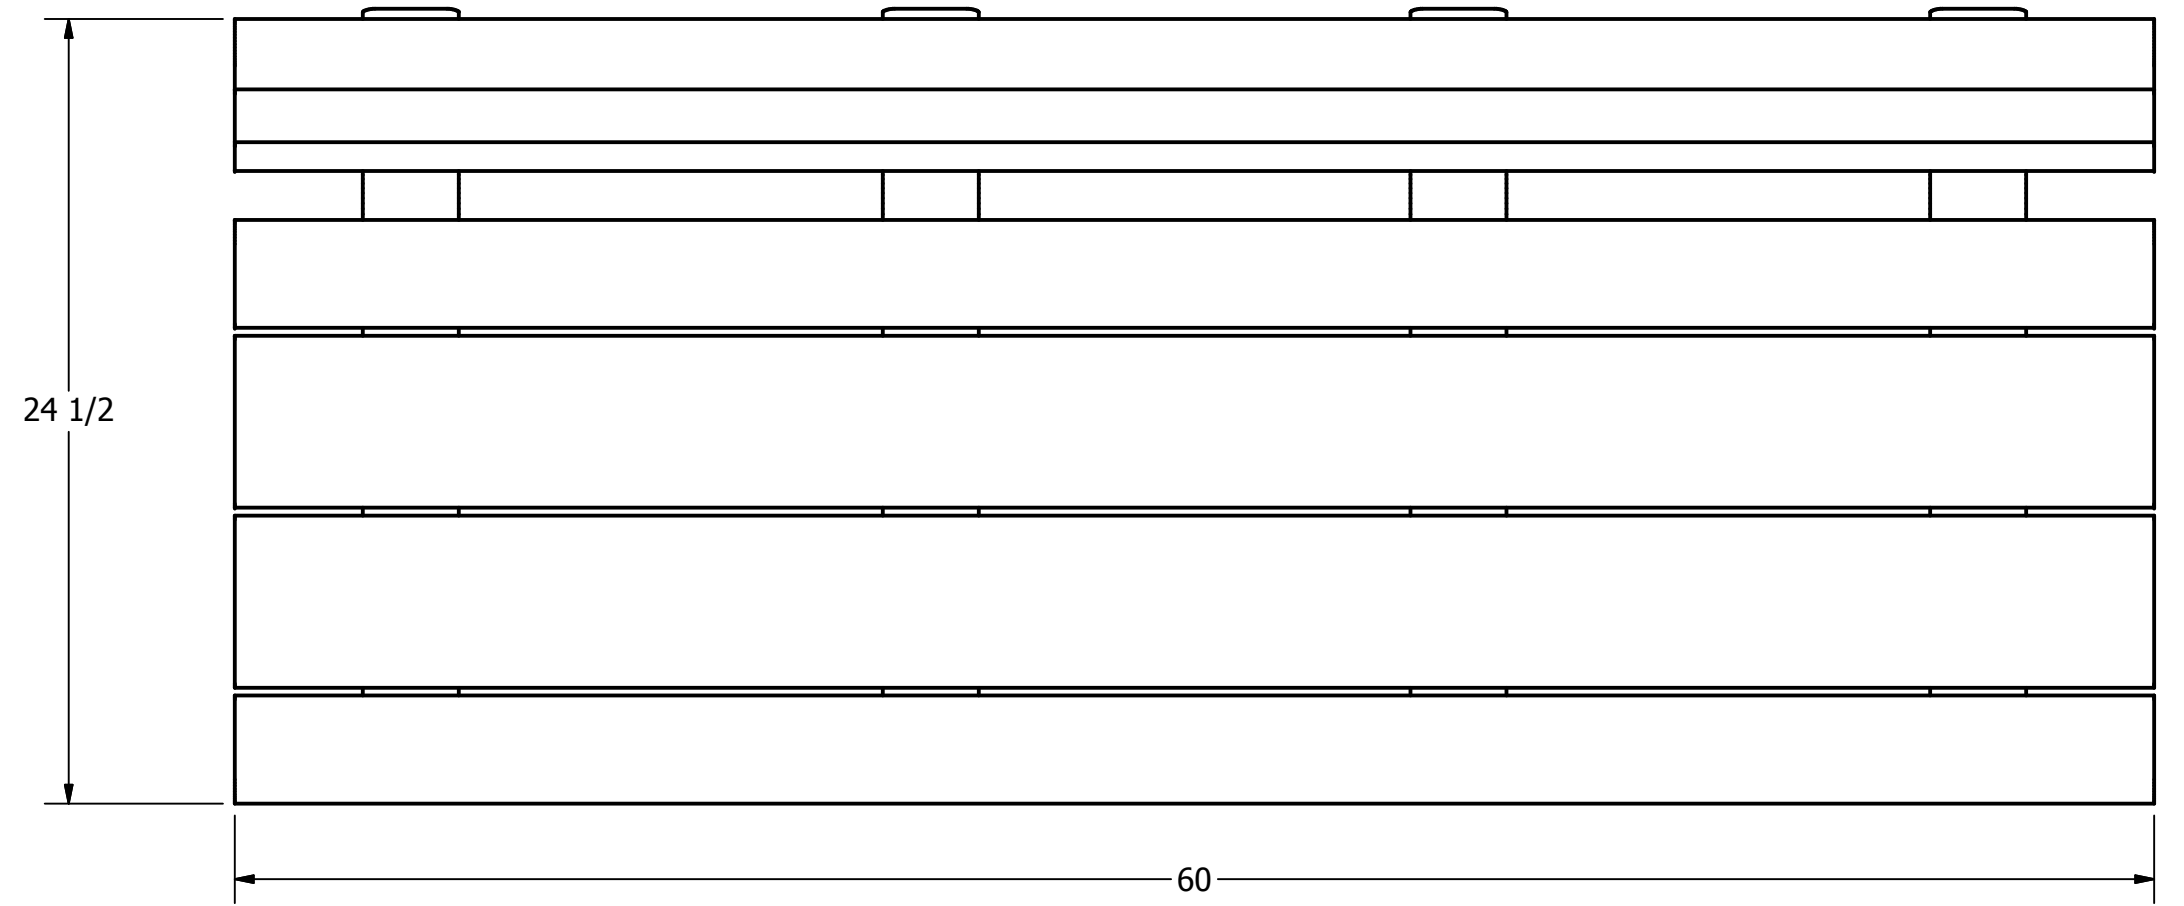

APPROXIMATE WEIGHT = 169 LBS

VIEW B-B
BASE FOOT

| | | | | |
|---|----------|--------------|------------------------------|------------|
| DRAWN | DRESENER | 13/01/2009 | Wishbone Industries | |
| CHECKED | | | | |
| QA | | | | |
| MFG | | | | |
| APPROVED | | | TITLE | |
| PROPRIETARY AND CONFIDENTIAL THE INFORMATION CONTAINED ON THIS DRAWING IS THE SOLE PROPERTY OF WISHBONE INDUSTRIES LTD. ANY REPRODUCTION IN PART OR WHOLE WITHOUT WRITTEN CONSENT OF WISHBONE INDUSTRIES LTD IS PROHIBITED. | | | BAYVIEW BENCH 5 FOOT NO ARMS | |
| TOLERANCES UNLESS OTHERWISE SPECIFIED FRACTIONAL +/- 1/32 TWO DECIMAL +/- .015 THREE DECIMAL +/- .005 | | SCALE C | DWG NO BVNA-5 | REV NEW |
| ANGLE +/- 1° | | SHEET 1 OF 1 | | |