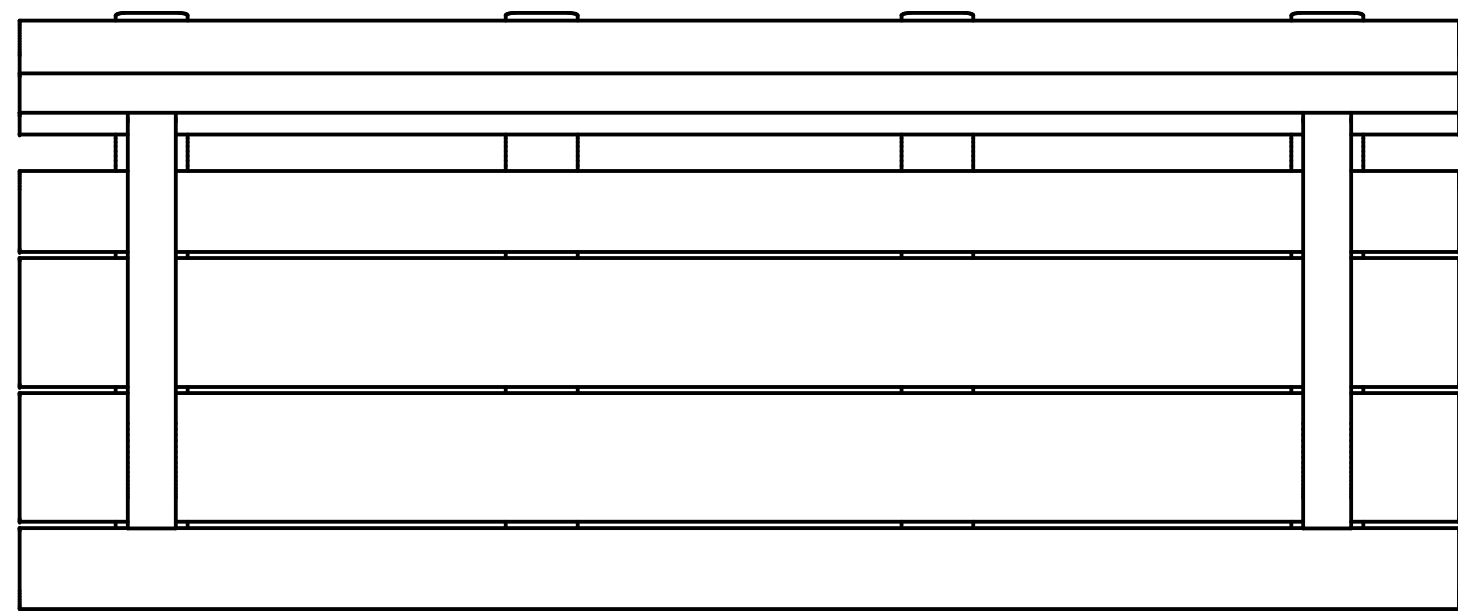

APROXIMATE WEIGHT = 160 LBS

VIEW A-A
BASE

DRAWN DRESENER	15/10/2008
CHECKED DRESENER	
QA	30/10/2008
MFG DRESENER	30/10/2008
APPROVED DRESENER	30/10/2008
PROPRIETARY AND CONFIDENTIAL THE INFORMATION CONTAINED ON THIS DRAWING IS THE SOLE PROPERTY OF WISHBONE INDUSTRIES LTD. ANY REPRODUCTION IN PART OR WHOLE WITHOUT WRITTEN CONSENT OF WISHBONE INDUSTRIES LTD IS PROHIBITED.	TOLERANCES UNLESS OTHERWISE SPECIFIED FRACTIONAL +/- 1/32 TWO DECIMAL +/- .015 THREE DECIMAL +/- .005 ANGLE +/- 1°

Wishbone Industries		
TITLE		
BAYVIEW BENCH ASSEMBLY 5 FOOT		
SIZE C	DWG NO BV-5	REV NEW
SCALE	SHEET 1 OF 2	