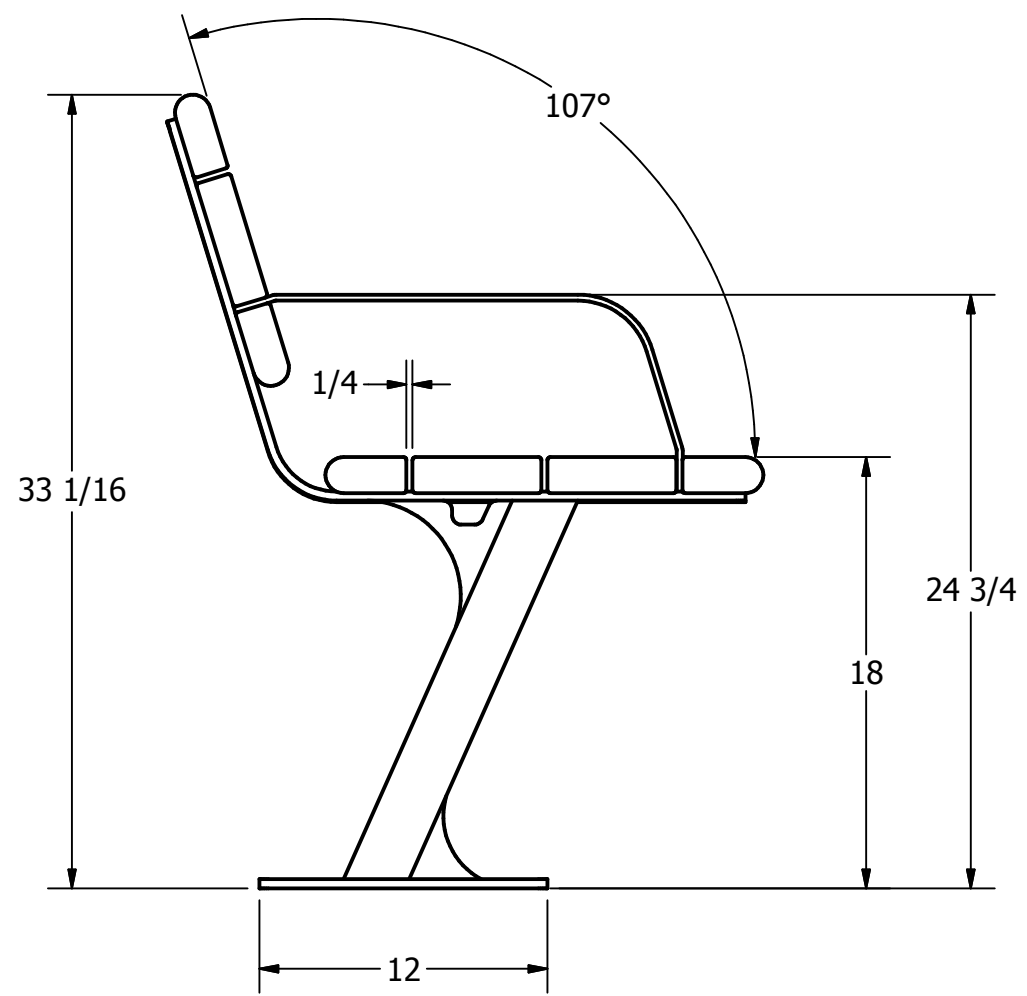

APROXIMATE WEIGHT = 160 LBS

VIEW A-A
BASE

DRAWN DRESENER	15/10/2008
CHECKED DRESENER	
QA	30/10/2008
MFG DRESENER	30/10/2008
APPROVED DRESENER	30/10/2008
PROPRIETARY AND CONFIDENTIAL THE INFORMATION CONTAINED ON THIS DRAWING IS THE SOLE PROPERTY OF WISHBONE INDUSTRIES LTD. ANY REPRODUCTION IN PART OR WHOLE WITHOUT WRITTEN CONSENT OF WISHBONE INDUSTRIES LTD IS PROHIBITED.	TOLERANCES UNLESS OTHERWISE SPECIFIED FRACTIONAL +/- 1/32 TWO DECIMAL +/- .015 THREE DECIMAL +/- .005 ANGLE +/- 1°

Wishbone Industries		
TITLE		
BAYVIEW BENCH ASSEMBLY 5 FOOT		
SIZE C	DWG NO BV-5	REV NEW
SCALE	SHEET 1 OF 2	