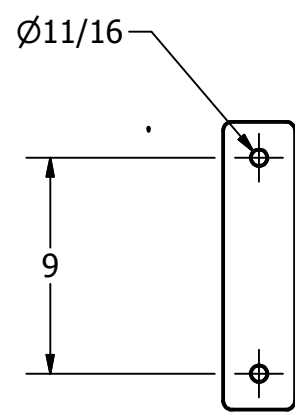

APROXIMATE WEIGHT = 160 LBS

VIEW A-A
BASE

DRAWN DRESENER	15/10/2008
CHECKED DRESENER	
QA	30/10/2008
MFG DRESENER	30/10/2008
APPROVED DRESENER	30/10/2008
PROPRIETARY AND CONFIDENTIAL THE INFORMATION CONTAINED ON THIS DRAWING IS THE SOLE PROPERTY OF WISHBONE INDUSTRIES LTD. ANY REPRODUCTION IN PART OR WHOLE WITHOUT WRITTEN CONSENT OF WISHBONE INDUSTRIES LTD IS PROHIBITED.	TOLERANCES UNLESS OTHERWISE SPECIFIED FRACTIONAL +/- 1/32 TWO DECIMAL +/- .015 THREE DECIMAL +/- .005 ANGLE +/- 1°

Wishbone Industries		
TITLE		
BAYVIEW BENCH ASSEMBLY 5 FOOT		
SIZE C	DWG NO BV-5	REV NEW
SCALE	SHEET 1 OF 2	