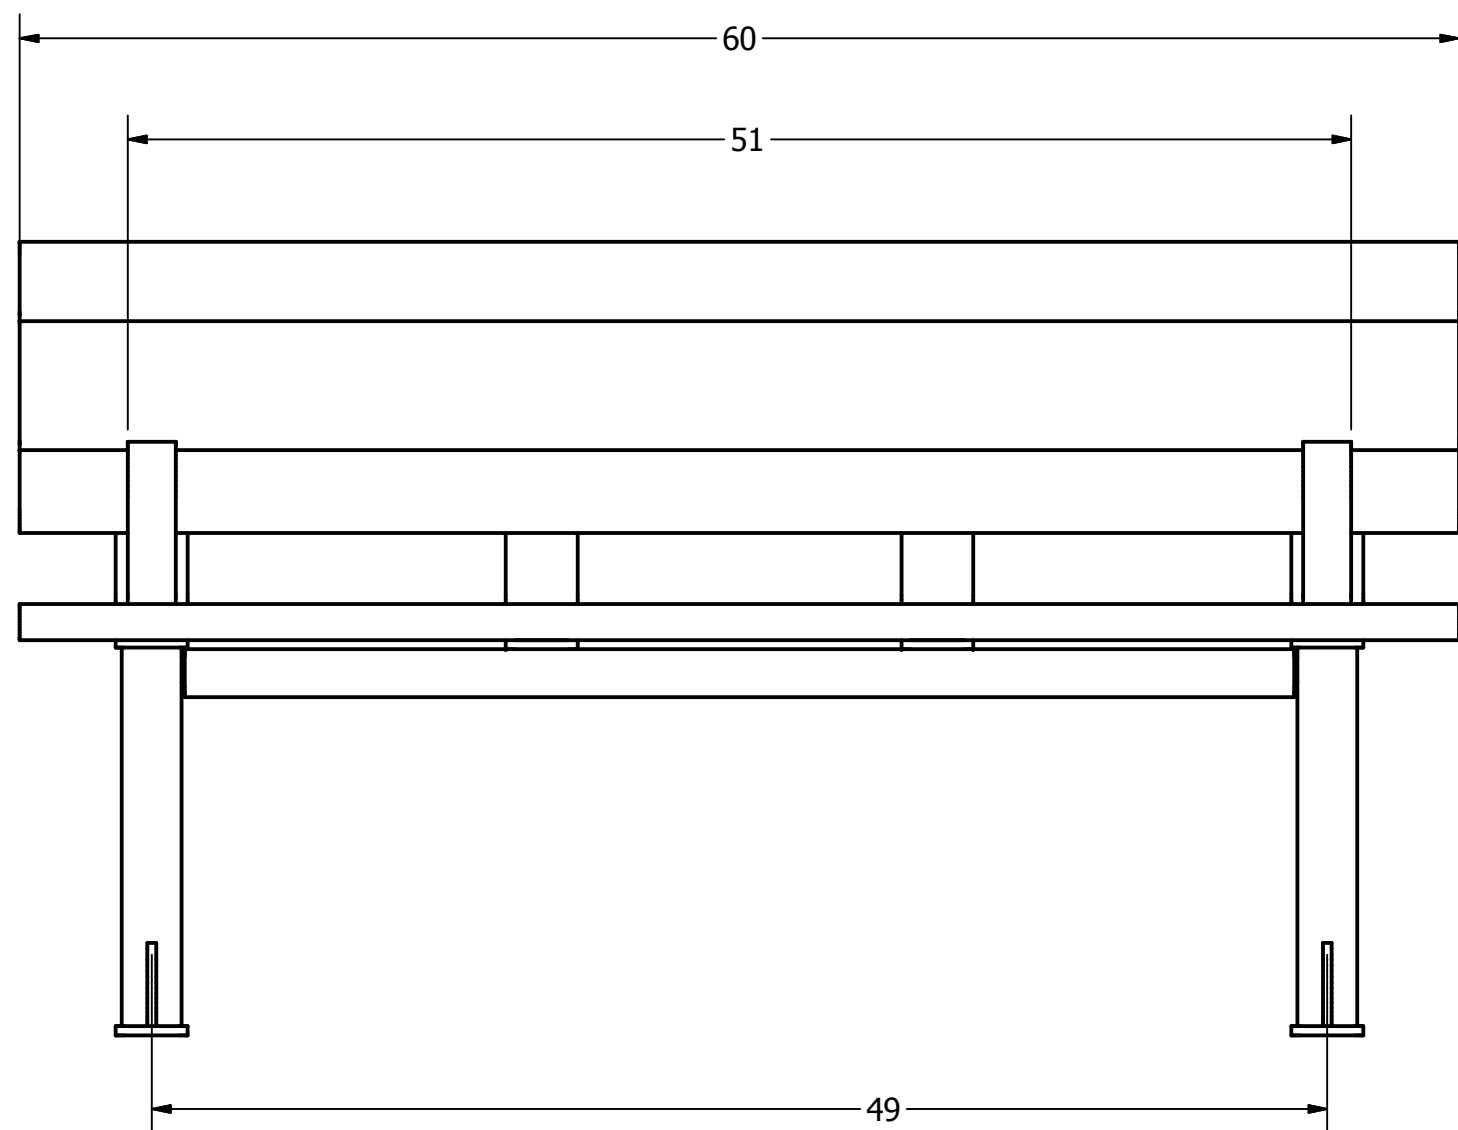

APROXIMATE WEIGHT = 160 LBS

VIEW A-A
BASE

DRAWN DRESENER	15/10/2008
CHECKED DRESENER	
QA	30/10/2008
MFG DRESENER	30/10/2008
APPROVED DRESENER	30/10/2008
PROPRIETARY AND CONFIDENTIAL THE INFORMATION CONTAINED ON THIS DRAWING IS THE SOLE PROPERTY OF WISHBONE INDUSTRIES LTD. ANY REPRODUCTION IN PART OR WHOLE WITHOUT WRITTEN CONSENT OF WISHBONE INDUSTRIES LTD IS PROHIBITED.	TOLERANCES UNLESS OTHERWISE SPECIFIED FRACTIONAL +/- 1/32 TWO DECIMAL +/- .015 THREE DECIMAL +/- .005 ANGLE +/- 1°

Wishbone Industries		
TITLE		
BAYVIEW BENCH ASSEMBLY 5 FOOT		
SIZE C	DWG NO BV-5	REV NEW
SCALE	SHEET 1 OF 2	