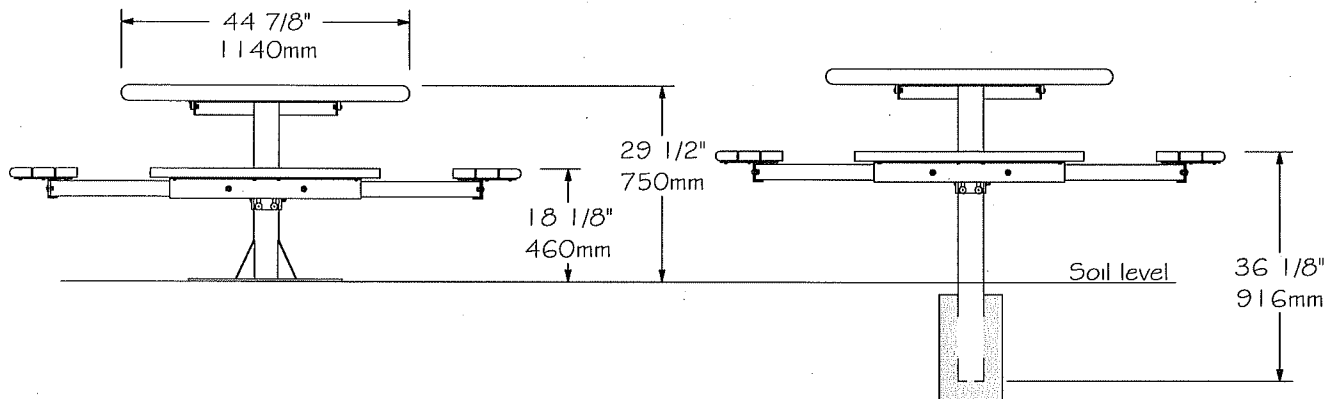

-Les planches de la table sont faites de lattes 37mm x 137mm (2" x 6") et de profilés "Bullnose" 62mm x 62mm (3" x 3").

-Patte faite d'acier tubulaire 102mm x 102mm (4" x 4") et support de siège en acier tubulaire 60mm de diamètre (DIA 2 3/8").

-Dimensions: 2025mm x 2025mm x 750mm (79 3/4" x 79 3/4" x 29 1/2").

-Ancrage standard en acier inoxydable pour béton (inclus avec installation en surface).

-Quincaillerie caméléon.

-Types d'installation disponible: en surface et sous le niveau du sol.

### Options:

-Ancrage antivol en acier inoxydable.

-Tour pour parasol.

-Quincaillerie antivol en acier inoxydable.

-Semi-assemblé.

Table de pique-nique 79 3/4" x 79 3/4", ULTRAPLAST™, weight : 90 Kg.

Plastiques Cascades - Re-Plast  
1350 ch Quatres Saisons  
N D du Bon Conseil (Québec)  
Canada J0C 1A0  
1-888-313-2440

## Picnic table 79 3/4" x 79 3/4" #174409 "Public Place Series"

- The table is made of *ULTRAPLAST* recycled plastic and steel structure coated with our InfiGuard Professional anti-corrosion system.
- The benches and table slats are available in grey (#174409/GR), brown (#174409/BR), green (#174409/VE), sand (#174409/SB) or red wood (#174409/RW).
- The bench slats are in 2" x 4" (37mm x 86mm) and with Bullnose 2" x 4" (37mm x 86mm).
- The table slats are in 2" x 6" (37mm x 137mm) and with Bullnose 3" x 3" (62mm x 62mm).
- Tubular steel seat support, 2 3/8" of diameter (DIA 60mm) and tubular steel leg 4" x 4" (102mm x 102mm).
- Dimensions: 79 3/4" x 79 3/4" x 30" (2025mm x 2025mm x 750mm).
- Stainless steel standard anchor for concrete (with surface mounted installation).
- Cameleon hardware.
- Available installation: surface mounted or inground mounted.
- Factory assembly.