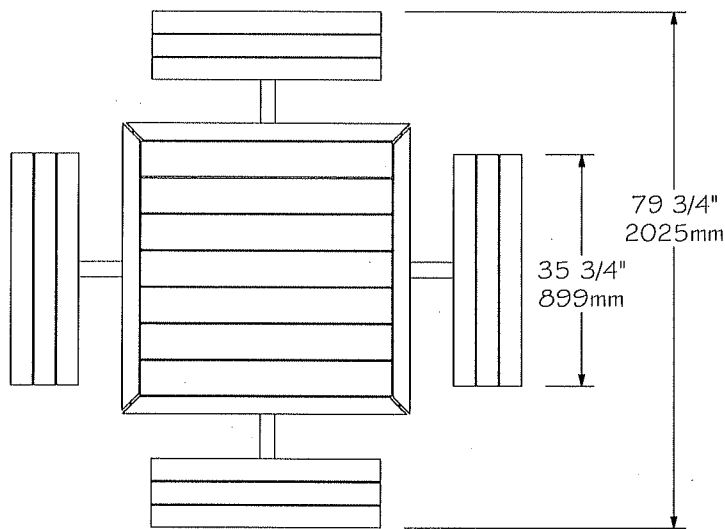

Plastiques Cascades - Re-Plast
1350 ch Quatres Saisons
N D du Bon Conseil (Québec)
Canada J0C 1A0
1-888-313-2440

Public Place Series - Picnic table 79 3/4" x 79 3/4"

#174409