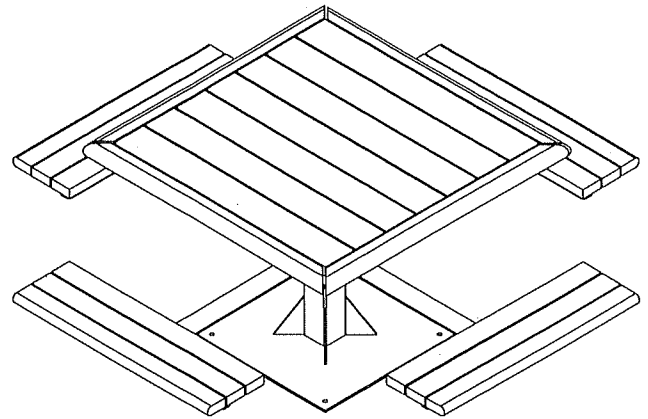

-Dimensions: 2025mm x 2025mm x 750mm (79 3/4" x 79 3/4" x 29 1/2").

-Ancrage standard en acier inoxydable pour béton (inclus avec installation en surface).

-Quincaillerie caméléon.

-Types d'installation disponible: en surface et sous le niveau du sol.

### Options:

-Ancrage antivol en acier inoxydable.

-Tour pour parasol.

-Quincaillerie antivol en acier inoxydable.

-Semi-assemblé.

Table de pique-nique 79 3/4" x 79 3/4", ULTRAPLAST™, weight : 90 Kg.

Plastiques Cascades - Re-Plast  
1350 ch Quatres Saisons  
N D du Bon Conseil (Québec)  
Canada J0C 1A0  
1-888-313-2440

**Public Place Series - Picnic table 79 3/4" x 79 3/4"**

**#174409**

Surface mounted

Inground mounted

## Picnic table 79 3/4" x 79 3/4" #174409 "Public Place Series"

- The table is made of *ULTRAPLAST* recycled plastic and steel structure coated with our InfiGuard Professional anti-corrosion system.
- The benches and table slats are available in grey (#174409/GR), brown (#174409/BR), green (#174409/VE), sand (#174409/SB) or red wood (#174409/RW).
- The bench slats are in 2" x 4" (37mm x 86mm) and with Bullnose 2" x 4" (37mm x 86mm).
- The table slats are in 2" x 6" (37mm x 137mm) and with Bullnose 3" x 3" (62mm x 62mm).
- Tubular steel seat support, 2 3/8" of diameter (DIA 60mm) and tubular steel leg 4" x 4" (102mm x 102mm).
- Dimensions: 79 3/4" x 79 3/4" x 30" (2025mm x 2025mm x 750mm).
- Stainless steel standard anchor for concrete (with surface mounted installation).
- Cameleon hardware.
- Available installation: surface mounted or inground mounted.
- Factory assembly.