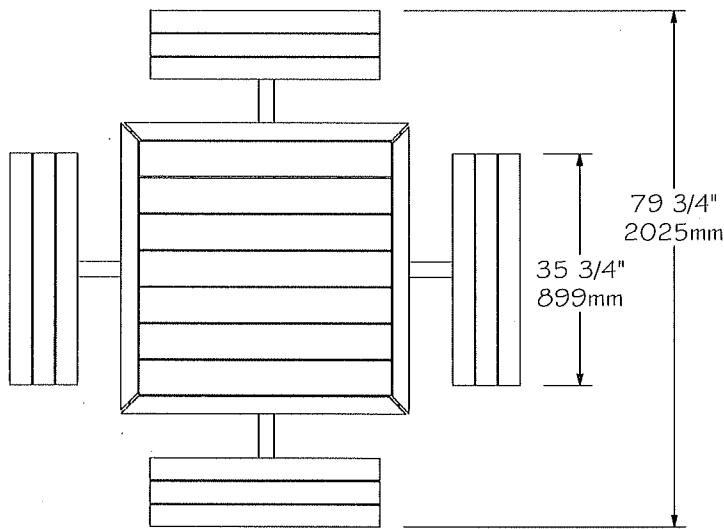

## Table de pique-nique 79 3/4" x 79 3/4" #174409 "Série Place Publique"

-Table faite de planches de plastique recyclé *ULTRAPLAST™* et d'une structure en acier avec revêtement anticorrosion "InfiniGuard Professional".

-Les planches de la table sont faites de lattes 37mm x 137mm (2" x 6") et de profilés "Bullnose" 62mm x 62mm (3" x 3").

-Patte faite d'acier tubulaire 102mm x 102mm (4" x 4") et support de siège en acier tubulaire 60mm de diamètre (DIA 2 3/8").

-Dimensions: 2025mm x 2025mm x 750mm (79 3/4" x 79 3/4" x 29 1/2").

-Ancrage standard en acier inoxydable pour béton (inclus avec installation en surface).

-Quincaillerie caméléon.

-Types d'installation disponible: en surface et sous le niveau du sol.

## Picnic table 79 3/4" x 79 3/4" #174409 "Public Place Series"

- The table is made of *ULTRAPLAST* recycled plastic and steel structure coated with our InfiGuard Professional anti-corrosion system.
- The benches and table slats are available in grey (#174409/GR), brown (#174409/BR), green (#174409/VE), sand (#174409/SB) or red wood (#174409/RW).
- The bench slats are in 2" x 4" (37mm x 86mm) and with Bullnose 2" x 4" (37mm x 86mm).
- The table slats are in 2" x 6" (37mm x 137mm) and with Bullnose 3" x 3" (62mm x 62mm).
- Tubular steel seat support, 2 3/8" of diameter (DIA 60mm) and tubular steel leg 4" x 4" (102mm x 102mm).
- Dimensions: 79 3/4" x 79 3/4" x 30" (2025mm x 2025mm x 750mm).
- Stainless steel standard anchor for concrete (with surface mounted installation).
- Cameleon hardware.
- Available installation: surface mounted or inground mounted.
- Factory assembly.