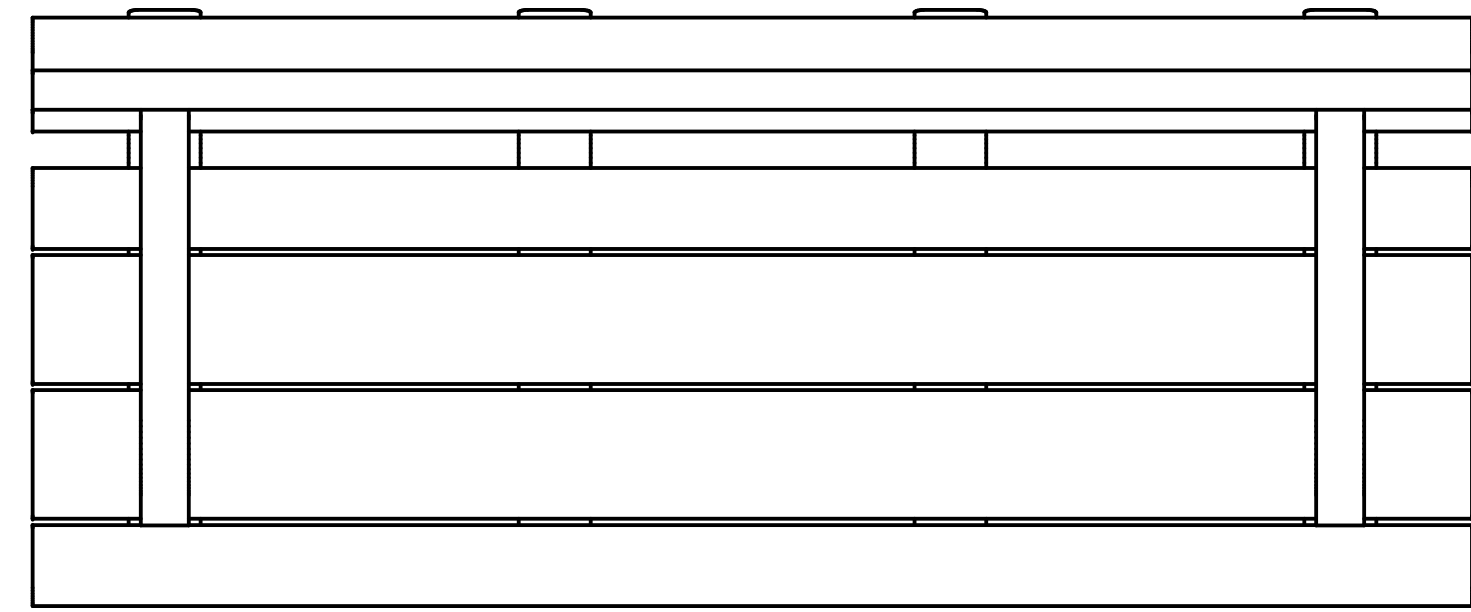

APROXIMATE WEIGHT = 164 LBS

DRAWN DRESENER	15/10/2008
CHECKED DRESENER	
QA	30/10/2008
MFG DRESENER	30/10/2008
APPROVED DRESENER	30/10/2008
PROPRIETARY AND CONFIDENTIAL THE INFORMATION CONTAINED ON THIS DRAWING IS THE SOLE PROPERTY OF WISHBONE INDUSTRIES LTD. ANY REPRODUCTION IN PART OR WHOLE WITHOUT WRITTEN CONSENT OF WISHBONE INDUSTRIES LTD IS PROHIBITED.	TOLERANCES UNLESS OTHERWISE SPECIFIED FRACTIONAL +/- 1/32 TWO DECIMAL +/- .015 THREE DECIMAL +/- .005 ANGLE +/- 1°

Wishbone Industries		
TITLE		
BAYVIEW BENCH DIRECT BURIAL ASSEMBLY 5 FOOT		
SIZE C	DWG NO BV-5-DB	REV NEW
SCALE	SHEET 1 OF 2	