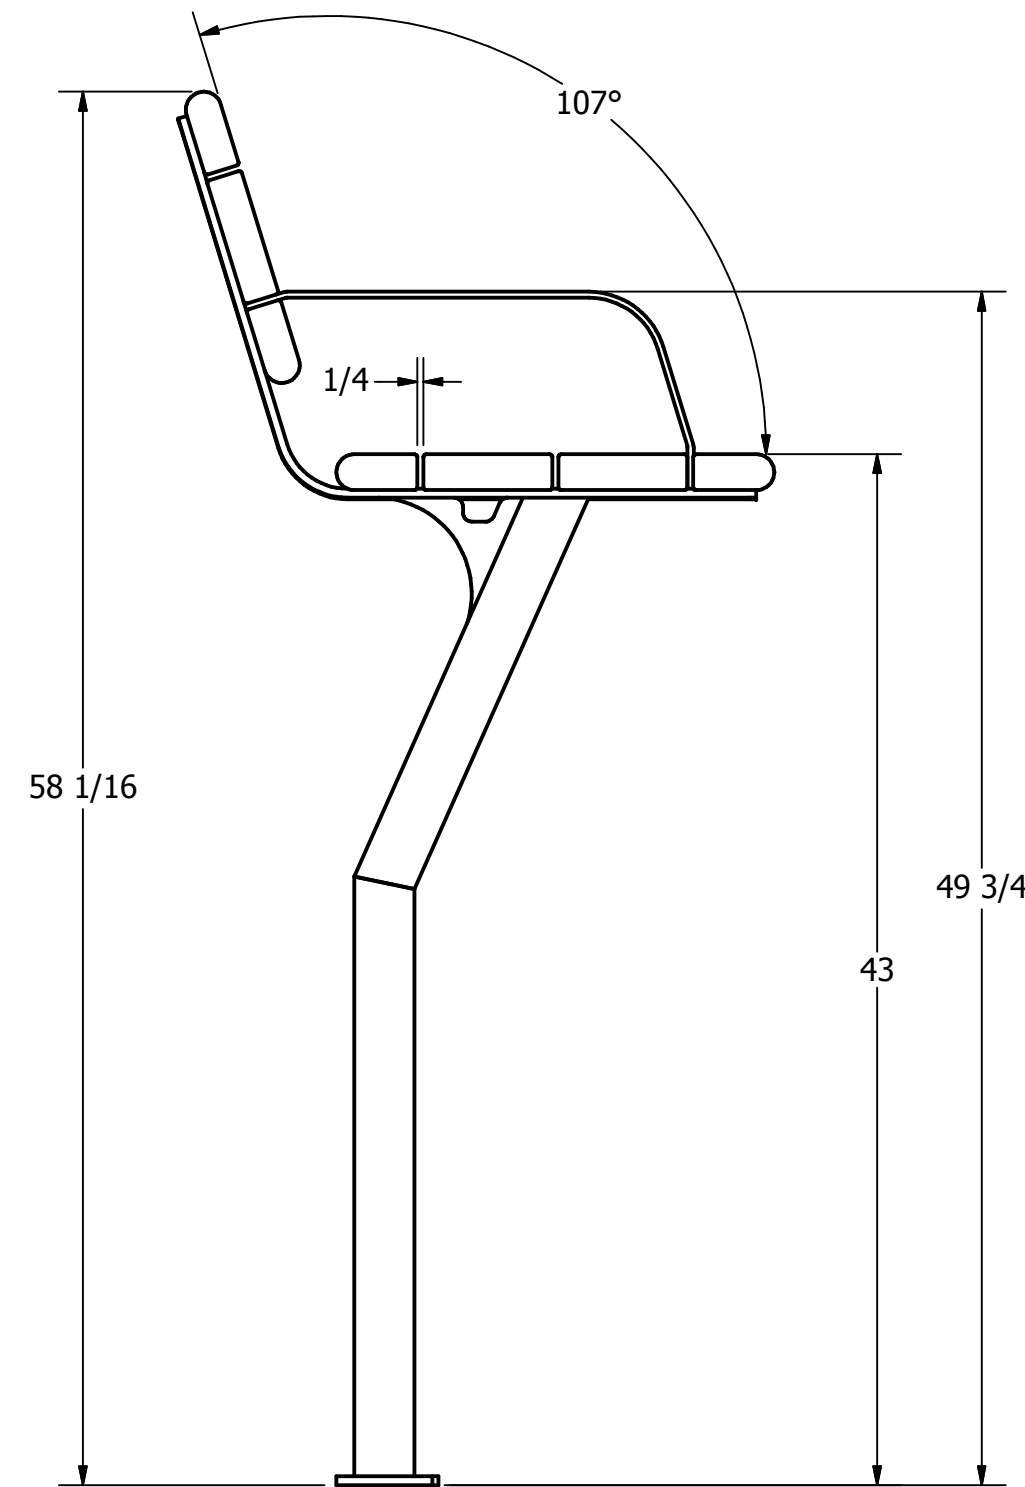

APROXIMATE WEIGHT = 164 LBS

DRAWN DRESENER	15/10/2008
CHECKED DRESENER	
QA	30/10/2008
MFG DRESENER	30/10/2008
APPROVED DRESENER	30/10/2008
PROPRIETARY AND CONFIDENTIAL THE INFORMATION CONTAINED ON THIS DRAWING IS THE SOLE PROPERTY OF WISHBONE INDUSTRIES LTD. ANY REPRODUCTION IN PART OR WHOLE WITHOUT WRITTEN CONSENT OF WISHBONE INDUSTRIES LTD IS PROHIBITED.	TOLERANCES UNLESS OTHERWISE SPECIFIED FRACTIONAL +/- 1/32 TWO DECIMAL +/- .015 THREE DECIMAL +/- .005 ANGLE +/- 1°

Wishbone Industries		
TITLE		
BAYVIEW BENCH DIRECT BURIAL ASSEMBLY 5 FOOT		
SIZE C	DWG NO BV-5-DB	REV NEW
SCALE	SHEET 1 OF 2	