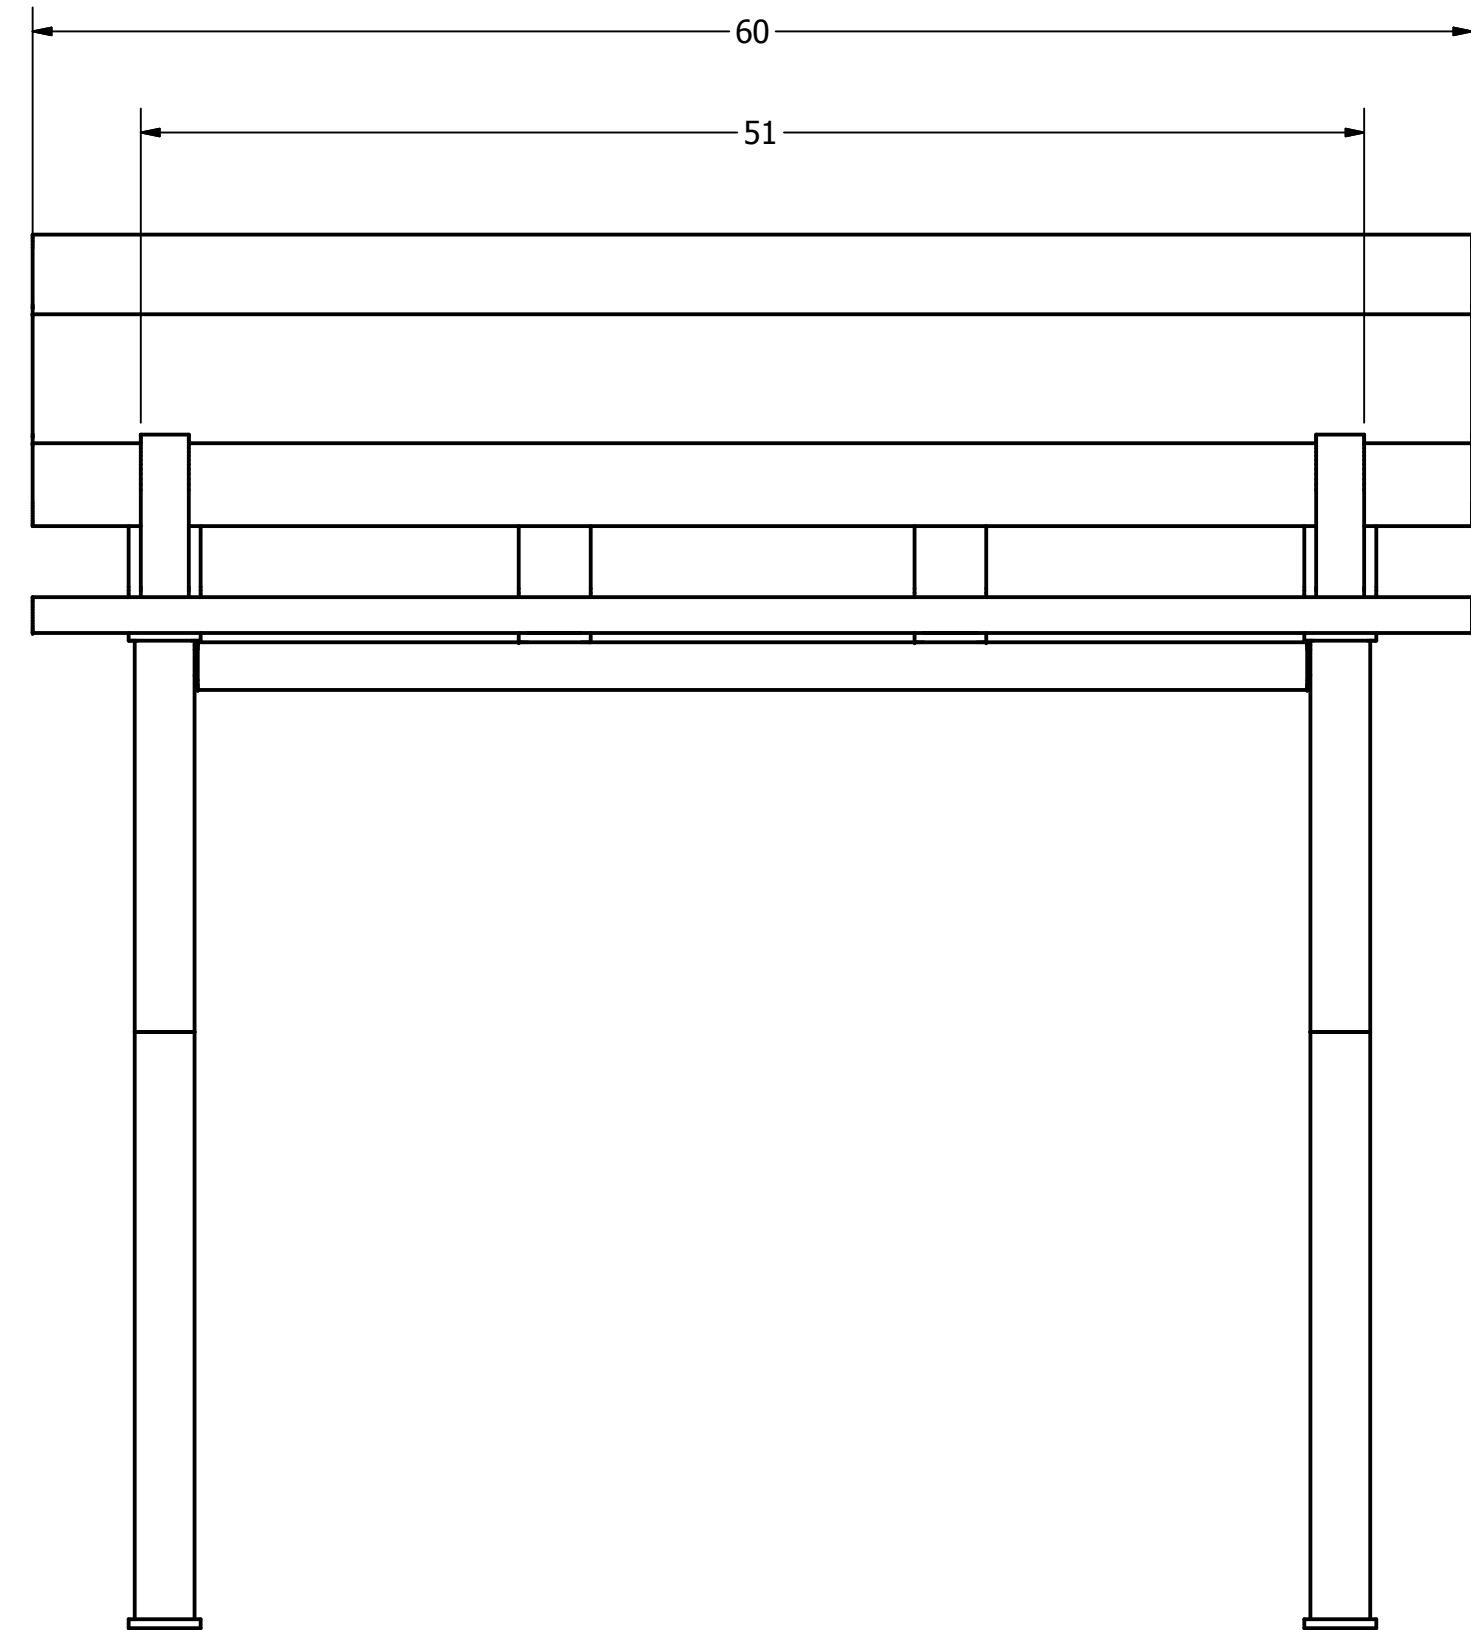

APROXIMATE WEIGHT = 164 LBS

DRAWN DRESENER	15/10/2008
CHECKED DRESENER	
QA	30/10/2008
MFG DRESENER	30/10/2008
APPROVED DRESENER	30/10/2008
PROPRIETARY AND CONFIDENTIAL THE INFORMATION CONTAINED ON THIS DRAWING IS THE SOLE PROPERTY OF WISHBONE INDUSTRIES LTD. ANY REPRODUCTION IN PART OR WHOLE WITHOUT WRITTEN CONSENT OF WISHBONE INDUSTRIES LTD IS PROHIBITED.	TOLERANCES UNLESS OTHERWISE SPECIFIED FRACTIONAL +/- 1/32 TWO DECIMAL +/- .015 THREE DECIMAL +/- .005 ANGLE +/- 1°

Wishbone Industries		
TITLE		
BAYVIEW BENCH DIRECT BURIAL ASSEMBLY 5 FOOT		
SIZE C	DWG NO BV-5-DB	REV NEW
SCALE	SHEET 1 OF 2	