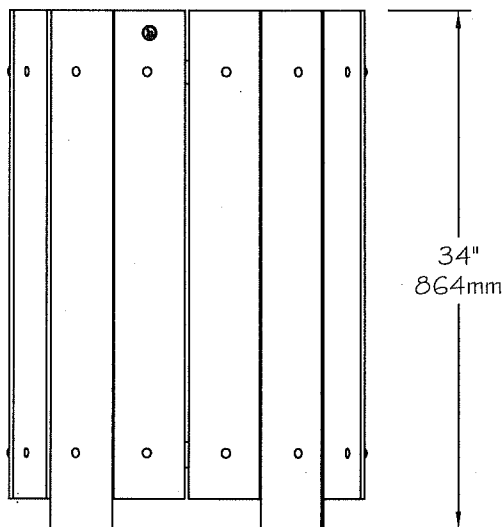

Plastiques Cascades - Re-Plast

1350 ch Quatre Saisons
N D du Bon Conseil (Québec)
Canada J0C 1A0
1-888-313-2440

Série Parc - Panier à rebuts

#554/6/7/8/9

Amovible
#554/6/7/8/9

Panier à rebuts #554, #556, #557, #558, #559 "Série Parc"

- -Bac fait entièrement de planches de plastique recyclé **ULTRAPLAST™**.
- -Les planches sont disponibles en gris (#556), brun (#557), vert (#558), sable (#554) ou cèdre rouge (#559).
- -Les planches du bac sont faites de lattes 25mm x 121mm (1" x 4 3/4") en plastique recyclé **ULTRAPLAST™**.
- -Deux cerceaux en acier inoxydable maintiennent l'assemblage.
- -Dimensions: 595mm x 595mm x 864mm (23 7/16" x 23 7/16" x 34").
- -Capacité: 121 litres (32 gal. US).
- -Types d'installation disponible: autostable, en surface et sous le niveau du sol.
- -Assemblé.

Détails d'installation standard:

- -Amovible.
- -En surface.
- -Sous-le niveau du sol.

Options:

- -Ancrage standard en acier inoxydable.
- -Ancrage antivol en acier inoxydable.
- -Contenant intérieur en polyéthylène 121 litres (32 gal. US).
- -Couvercle dôme en haute densité polyéthylène.
- -Couvercle type entonnoir en acier.
- -Piètement en surface.
- -Piètement pour installation sous le niveau du sol.
- -Cendrier latéral.

Sous le niveau du sol
#554/6/7/8/9-OPD

En surface
#554/6/7/8/9-OPE

Panier à rebuts, **ULTRAPLAST™**, poids : 41Kg.