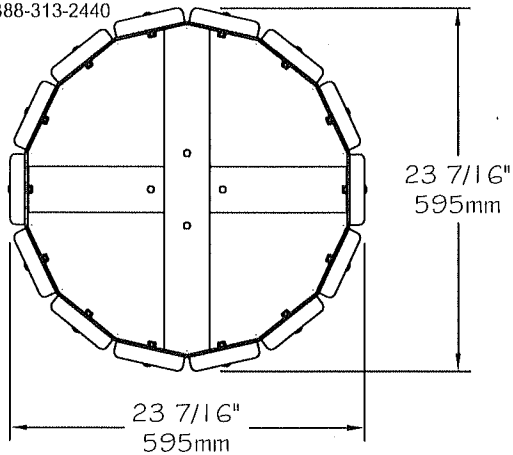

Plastiques Cascades - Re-Plast

1350 ch Quatre Saisons
N D du Bon Conseil (Québec)
Canada J0C 1A0
1-888-313-2440

Série Parc - Panier à rebuts

#554/6/7/8/9

Amovible
#554/6/7/8/9

Panier à rebuts #554, #556, #557, #558, #559 "Série Parc"

- -Bac fait entièrement de planches de plastique recyclé **ULTRAPLAST™**.
- -Les planches sont disponibles en gris (#556), brun (#557), vert (#558), sable (#554) ou cèdre rouge (#559).
- -Les planches du bac sont faites de lattes 25mm x 121mm (1" x 4 3/4") en plastique recyclé **ULTRAPLAST™**.
- -Deux cerceaux en acier inoxydable maintiennent l'assemblage.
- -Dimensions: 595mm x 595mm x 864mm (23 7/16" x 23 7/16" x 34").
- -Capacité: 121 litres (32 gal. US).
- -Types d'installation disponible: autostable, en surface et sous le niveau du sol.
- -Assemblé.

Détails d'installation standard:

- -Amovible.
- -En surface.
- -Sous-le niveau du sol.

Options:

- -Ancrage standard en acier inoxydable.
- -Ancrage antivol en acier inoxydable.
- -Contenant intérieur en polyéthylène 121 litres (32 gal. US).
- -Couvercle dôme en haute densité polyéthylène.
- -Couvercle type entonnoir en acier.
- -Piètement en surface.
- -Piètement pour installation sous le niveau du sol.
- -Cendrier latéral.

Sous le niveau du sol
#554/6/7/8/9-OPD

En surface
#554/6/7/8/9-OPE

Panier à rebuts, **ULTRAPLAST™**, poids : 41Kg.