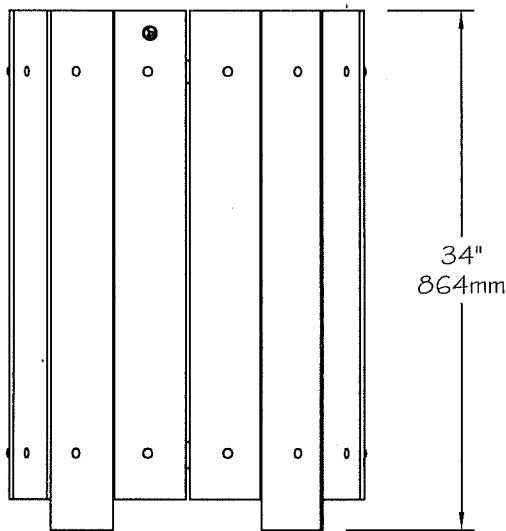

Sous le niveau du sol
#554/6/7/8/9-OPD

En surface
#554/6/7/8/9-OPE

Panier à rebuts, **ULTRAPLAST™**, poids : 41Kg.

Plastiques Cascades - Re-Plast
 1350 ch Quatre Saisons
 N D du Bon Conseil (Québec)
 Canada J0C 1A0
 1-888-313-2440

Park Series - Trash receptacle

#554/6/7/8/9

Amovible
#554/6/7/8/9

Trash receptacle #554, #556, #557, #558, #559 "Park Series"

- The flower planter is completely made of *ULTRAPLAST™* recycled plastic.
- The bottom of flower planter is black.
- The sides of flower planter are available in grey (#556), brown (#557), green (#558), sand (#554) or red wood (#559).
- The side and bottom slats are in 1" x 4 3/4" (25mm x 121mm) in *ULTRAPLAST™* recycled plastic.
- Two stainless steel band (strip) restant the assembly.
- Dimensions: 23 7/16" x 23 7/16" x 34" (595mm x 595mm x 864mm).
- Capacity: 32 gal. US (121 liters).
- Available installation: free standing, surface footer and indground installation footer.
- Shipped assembly.

Standard installation details:

- Amovible. (#554/6/7/8/9)
- Surface mounted. (#554/6/7/8/9-OPE)
- In-ground mounted. (#554/6/7/8/9-OPD)

Options:

- Stainless steel standard anchor.
- Stainless steel antitheft anchor.
- Polyethylene receptacle, 32 gal. US. (121 liters).
- Hight density polyethylene dome lid.
- Funnel type, steel lid.
- Surface footer.
- Indground installation footer .
- Side ashtray.

In-ground mounted
#554/6/7/8/9-OPD

Surface mounted
#554/6/7/8/9-OPE

Trash receptacle, *ULTRAPLAST™*, weight : 91 Lb.