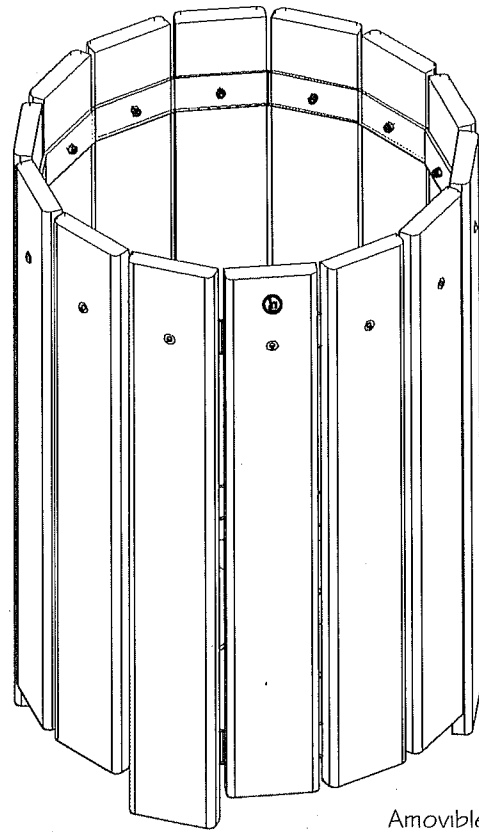

Détails d'installation standard:

- Amovible.
- En surface.
- Sous-le niveau du sol.

Options:

- Ancrage standard en acier inoxydable.
- Ancrage antivol en acier inoxydable.
- Contenant intérieur en polyéthylène 121 litres (32 gal. US).
- Couvercle dôme en haute densité polyéthylène.
- Couvercle type entonnoir en acier.
- Piètement en surface.
- Piètement pour installation sous le niveau du sol.
- Cendrier latéral.

Sous le niveau du sol
#554/6/7/8/9-OPD

En surface
#554/6/7/8/9-OPE

Panier à rebuts, **ULTRAPLAST™**, poids : 41Kg.

Plastiques Cascades - Re-Plast
 1350 ch Quatre Saisons
 N D du Bon Conseil (Québec)
 Canada J0C 1A0
 1-888-313-2440

Park Series - Trash receptacle

#554/6/7/8/9

Amovible
#554/6/7/8/9

Trash receptacle #554, #556, #557, #558, #559 "Park Series"

- The flower planter is completely made of *ULTRAPLAST™* recycled plastic.
- The bottom of flower planter is black.
- The sides of flower planter are available in grey (#556), brown (#557), green (#558), sand (#554) or red wood (#559).
- The side and bottom slats are in 1" x 4 3/4" (25mm x 121mm) in *ULTRAPLAST™* recycled plastic.
- Two stainless steel band (strip) restant the assembly.
- Dimensions: 23 7/16" x 23 7/16" x 34" (595mm x 595mm x 864mm).
- Capacity: 32 gal. US (121 liters).
- Available installation: free standing, surface footer and indground installation footer.
- Shipped assembly.

Standard installation details:

- Amovible. (#554/6/7/8/9)
- Surface mounted. (#554/6/7/8/9-OPE)
- In-ground mounted. (#554/6/7/8/9-OPD)

Options:

- Stainless steel standard anchor.
- Stainless steel antitheft anchor.
- Polyethylene receptacle, 32 gal. US. (121 liters).
- Hight density polyethylene dome lid.
- Funnel type, steel lid.
- Surface footer.
- Indground installation footer .
- Side ashtray.