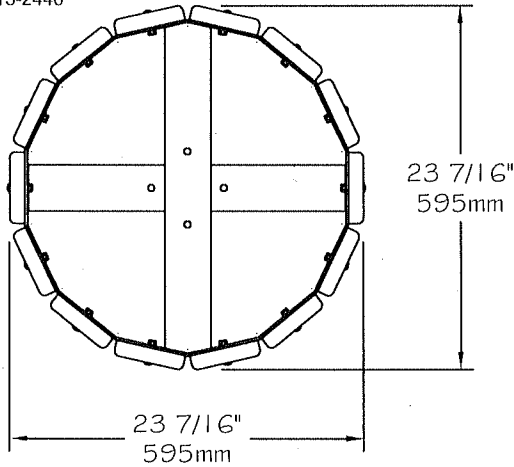

- Bac fait entièrement de planches de plastique recyclé **ULTRAPLAST™**.
- Les planches sont disponibles en gris (#556), brun (#557), vert (#558), sable (#554) ou cèdre rouge (#559).
- Les planches du bac sont faites de lattes 25mm x 121mm (1" x 4 3/4") en plastique recyclé **ULTRAPLAST™**.
- Deux cerceaux en acier inoxydable maintiennent l'assemblage.
- Dimensions: 595mm x 595mm x 864mm (23 7/16" x 23 7/16" x 34").
- Capacité: 121 litres (32 gal. US).
- Types d'installation disponible: autostable, en surface et sous le niveau du sol.
- Assemblé.

Sous le niveau du sol
#554/6/7/8/9-OPD

En surface
#554/6/7/8/9-OPE

Panier à rebuts, **ULTRAPLAST™**, poids : 41Kg.

Plastiques Cascades - Re-Plast
 1350 ch Quatre Saisons
 N D du Bon Conseil (Québec)
 Canada J0C 1A0
 1-888-313-2440

Park Series - Trash receptacle

#554/6/7/8/9

Amovible
#554/6/7/8/9

Trash receptacle #554, #556, #557, #558, #559 "Park Series"

- The flower planter is completely made of *ULTRAPLAST™* recycled plastic.
- The bottom of flower planter is black.
- The sides of flower planter are available in grey (#556), brown (#557), green (#558), sand (#554) or red wood (#559).
- The side and bottom slats are in 1" x 4 3/4" (25mm x 121mm) in *ULTRAPLAST™* recycled plastic.
- Two stainless steel band (strip) restant the assembly.
- Dimensions: 23 7/16" x 23 7/16" x 34" (595mm x 595mm x 864mm).
- Capacity: 32 gal. US (121 liters).
- Available installation: free standing, surface footer and indground installation footer.
- Shipped assembly.

Standard installation details:

- Amovible. (#554/6/7/8/9)
- Surface mounted. (#554/6/7/8/9-OPE)
- In-ground mounted. (#554/6/7/8/9-OPD)

Options:

- Stainless steel standard anchor.
- Stainless steel antitheft anchor.
- Polyethylene receptacle, 32 gal. US. (121 liters).
- Hight density polyethylene dome lid.
- Funnel type, steel lid.
- Surface footer.
- Indground installation footer .
- Side ashtray.