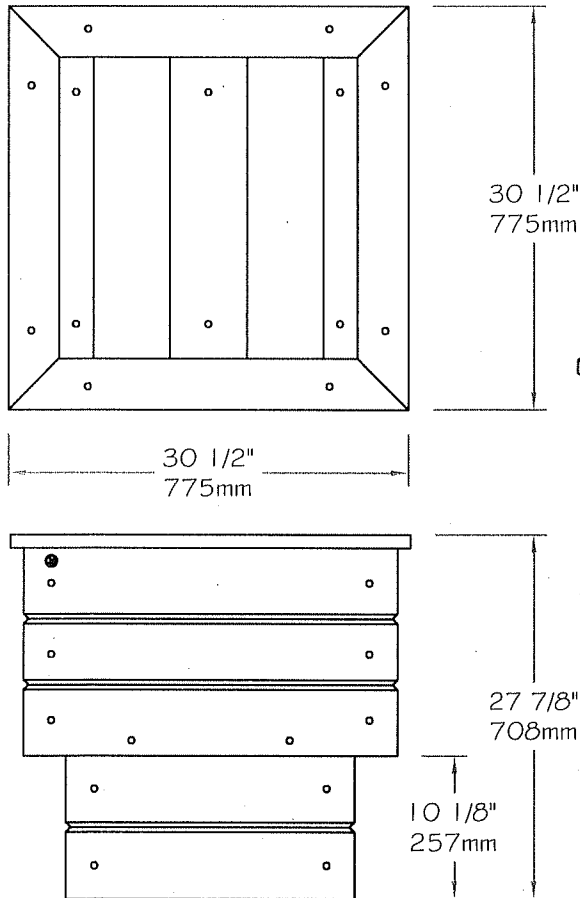

- Bac fait entièrement de plastique recyclé **ULTRAPLAST™**.
- Le fond du bac est noir et les côtés sont disponibles en gris (#516), brun (#517), vert (#518), sable (#515) ou cèdre rouge (#519).
- Les planches des côtés et du fond sont faites de lattes 37mm x 137mm (2" x 6") en plastique recyclé **ULTRAPLAST™**.
- Dimensions: 775mm x 775mm x 708mm (30 1/2" x 30 1/2" x 27 7/8").
- Capacité: 159 litres (72 gal. US).
- Type d'installation disponible: en surface seulement.
- Assemblé.

Park Series - Pedestal flower planter 30"x30"

#515/6/7/8/9

Pedestal flower planter 30"x30" #515, #516, #517, #518, #519 "Park Series"

- The flower planter is completely made of **ULTRAPLAST™** recycled plastic.
- The bottom of flower planter is black.
- The sides of flower planter are available in grey (#516), brown (#517), green (#518), sand (#515) or red wood (#519).
- The side and bottom slats are in 2" x 6" (37mm x 137mm) in **ULTRAPLAST™** recycled plastic.
- Dimensions: 30 1/2" x 30 1/2" x 27 7/8" (775mm x 775mm x 708mm).
- Capacity: 72 gal. US (159 liters).
- Available installation : surface mounted.
- Factory assembly.

Standard installation details:

- Surface mounted.

Options:

- Stainless steel standard anchor.
- Stainless steel antitheft anchor.

Pedestal flower planter 30"x30", ULTRAPLAST™, weight : 190 Lb.