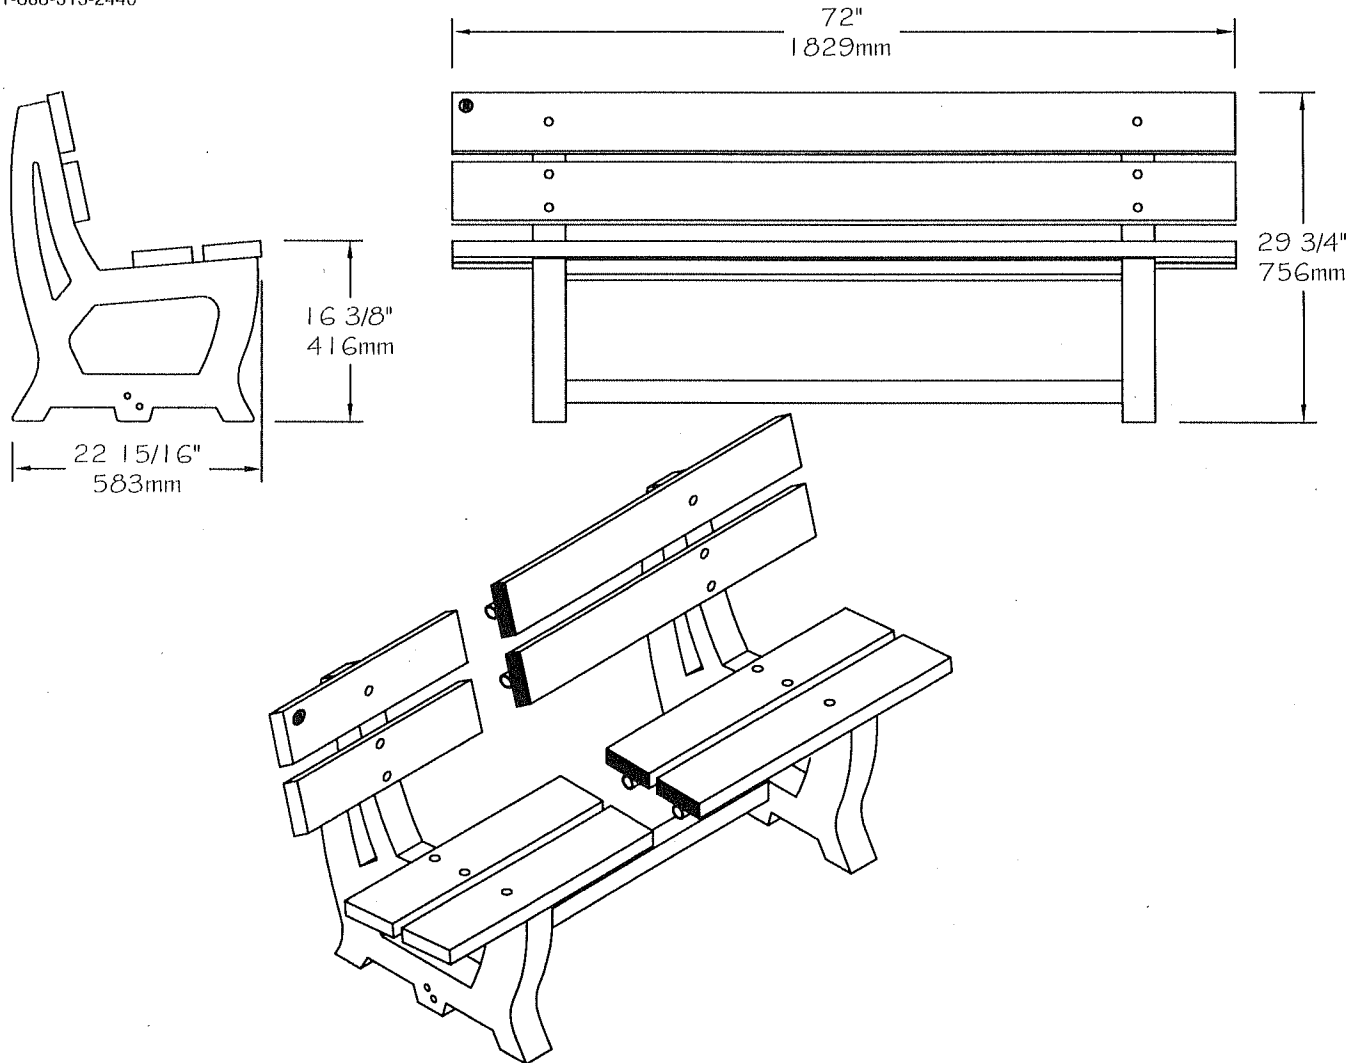

Détails d'installation standard:

-En surface.

Options:

- Ancrage standard en acier inoxydable.
- Ancrage antivol en acier inoxydable.
- Assemblage en usine.
- Accoudoir.

Banc déco, **ULTRAPLAST™**, poids : 61.25 Kg.

Plastiques Cascades - Re-Plast

1350 ch Quatre Saisons
N D du Bon Conseil (Québec)
Canada J0C 1A0
1-888-313-2440

Park Series - Deco bench

#190/2/3/4/8

Deco bench #190, #192, #193, #194, #198 "Park Series"

- The bench is completely made of **ULTRAPLAST™** recycled plastic.
- The bench structure is black and the slats are available in grey (#190), brown (#192), green (#194), sand (#198) or red wood (#193).
- The seat slats 2" x 6" (37mm x 137mm) in **ULTRAPLAST™** recycled plastic, are reinforced with a black plastic pipe Ø1 1/4" x 48" (Ø32mm x 1219mm).
- The backrest slats 2" x 6" (37mm x 137mm) in **ULTRAPLAST™** recycled plastic.
- The legs are made of black **ULTRAPLAST™** recycled plastic. Machine screws are inserted in the plastic during molding to fix the backrest and seat slats.
- Hidden Hardware.
- Dimensions: 72" x 22 15/16" x 29 3/4" (1829mm x 583mm x 756mm).
- Available installation : surface mounted.
- Shipped ready to be assembled.

Standard installation details:

- Surface mounted.

Options:

- Stainless steel standard anchor.
- Stainless steel antitheft anchor.
- Factory assembly.
- Armrest.

Deco bench, ULTRAPLAST™, weight : 135 Lb.