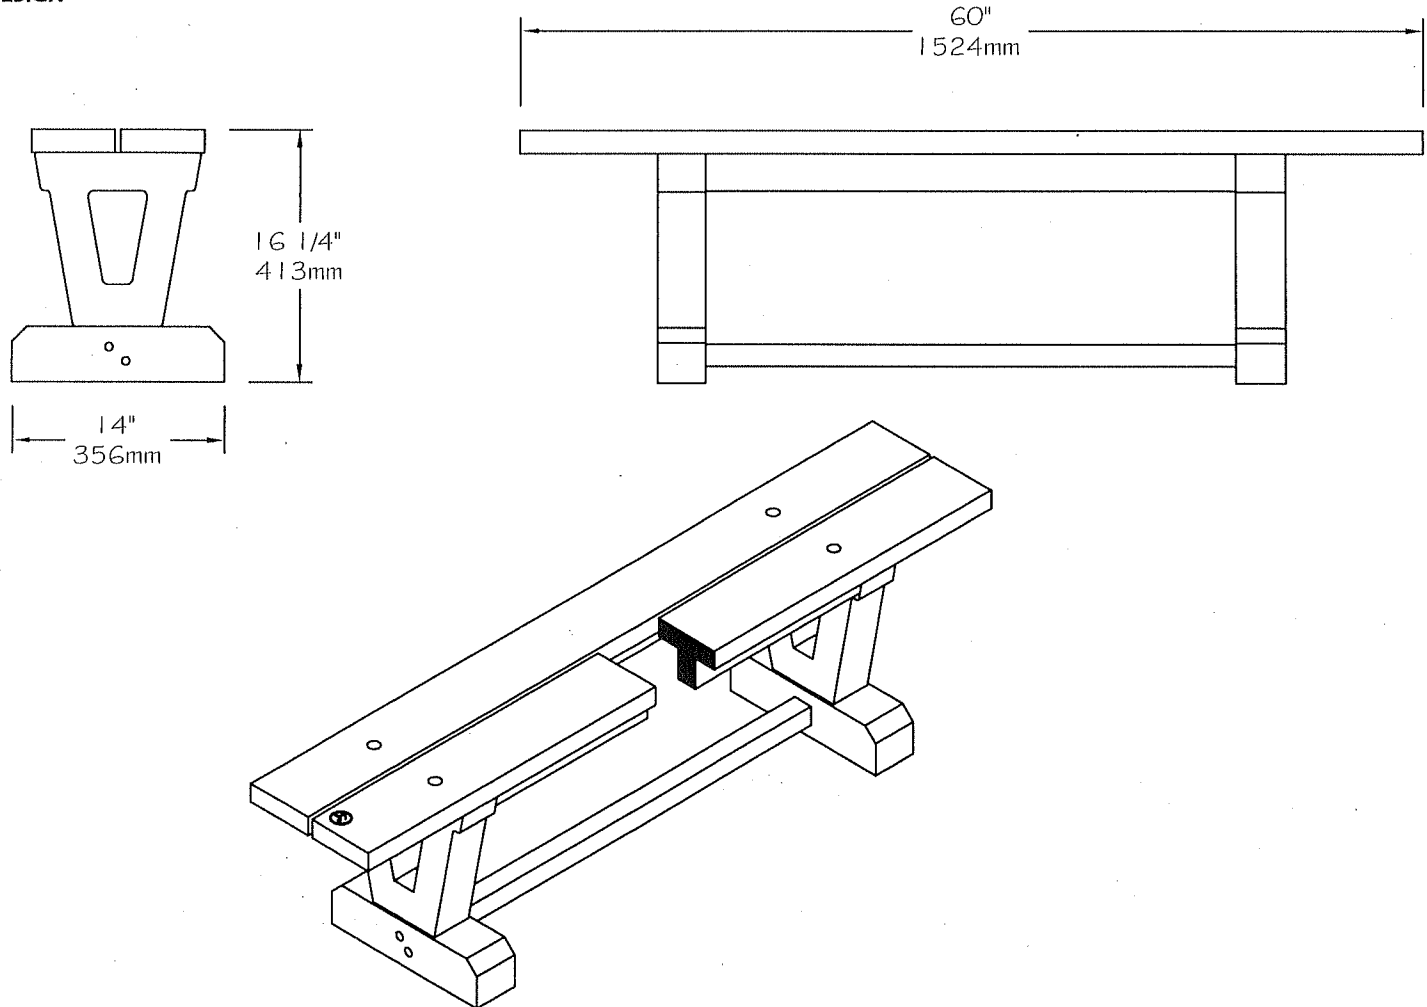

-Quincaillerie non-visible.

-Dimensions: 1524mm x 356mm x 413mm (60" x 14" x 16 1/4").

-Type d'installation disponible: en surface seulement.

-Non-assemblé.

### Options:

-Ancrage standard en acier inoxydable.

-Ancrage antivol en acier inoxydable.

-Assemblage en usine.

Banc droit, ULTRAPLAST™, poids : 32 Kg.

**Plastiques Cascades - Re-Plast**  
1350 ch Quatre Saisons  
N D du Bon Conseil (Québec)  
Canada J0C 1A0  
1-888-313-2440

## **Straight bench #180, #182, #184, #187, #188 "Park Series"**

- The bench is completely made of **ULTRAPLAST™** recycled plastic.
- The bench structure is black and the slats are available in grey (#180), brown (#182), green (#184), sand (#188) or red wood (#187).
- The seat slats 2" x 6" (37mm x 137mm) in **ULTRAPLAST™** recycled plastic, are reinforced with a black slats 2" x 3" (37mm x 62mm).
- The legs are made of black **ULTRAPLAST™** recycled plastic. Machine screws are inserted in the plastic during molding to fix the backrest and seat slats.
- Hidden Hardware.
- Dimensions: 60" x 14" x 16 1/4" (1524mm x 356mm x 413mm).
- Available installation : surface mounted.
- Shipped ready to be assembled.