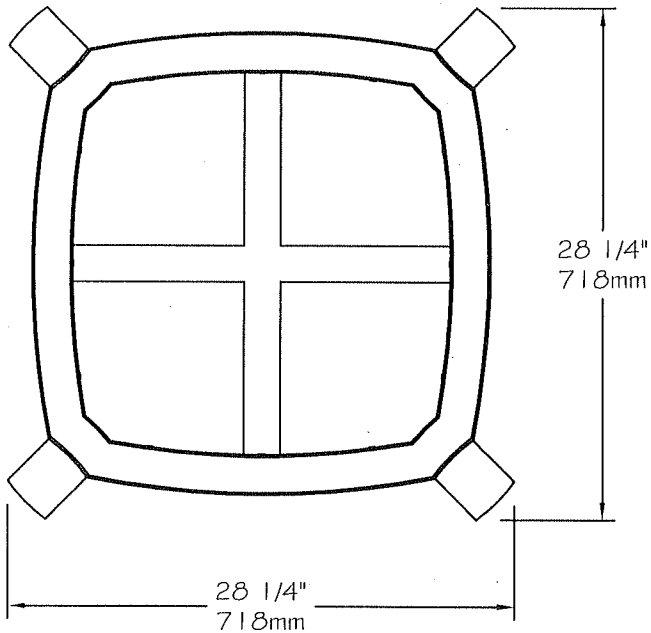

#### Détails d'installation standard:

- En surface.

## **Flower planter #KF0,#KF1,#KF2,#KF4,#KF8 "Kingsey Series"**

- The flower planter is completely made of **ULTRAPLAST™** recycled plastic and the structure cast aluminium and steel.
- The flower planter slats are available in grey (#KF0), brown (#KF2), green (#KF4), sand (#KF8) or red wood (#KF1).
- The slats are in 2" x 7" (41 mm x 153mm).
- The legs are in cast aluminium and the structure is in steel.
- The flower planter structure is available in black or in metallic charcoal coated with our InfiGuard Professional anti-corrosion system.
- Dimensions: 28 1/4" x 28 1/4" x 19" (718mm x 718mm x 483mm).
- Stainless steel hardware.
- Stainless steel standard anchor.
- Available installation: surface mounted.
- Factory assembled.