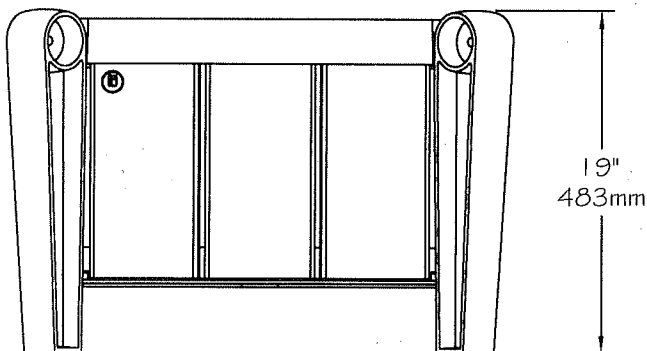

#### Options:

- Ancrage antivol en acier inoxydable.
- Contenant intérieur en polyéthylène de 56 litres (15 gal. US).

**Plastiques Cascades - Re-Plast**

1350 ch Quatre Saisons  
N D du Bon Conseil (Québec)  
Canada J0C 1A0  
1-888-313-2440

## **Flower planter #KF0,#KF1,#KF2,#KF4,#KF8 "Kingsey Series"**

- The flower planter is completely made of **ULTRAPLAST™** recycled plastic and the structure cast aluminium and steel.
- The flower planter slats are available in grey (#KF0), brown (#KF2), green (#KF4), sand (#KF8) or red wood (#KF1).
- The slats are in 2" x 7" (41 mm x 153mm).
- The legs are in cast aluminium and the structure is in steel.
- The flower planter structure is available in black or in metallic charcoal coated with our InfiGuard Professional anti-corrosion system.
- Dimensions: 28 1/4" x 28 1/4" x 19" (718mm x 718mm x 483mm).
- Stainless steel hardware.
- Stainless steel standard anchor.
- Available installation: surface mounted.
- Factory assembled.