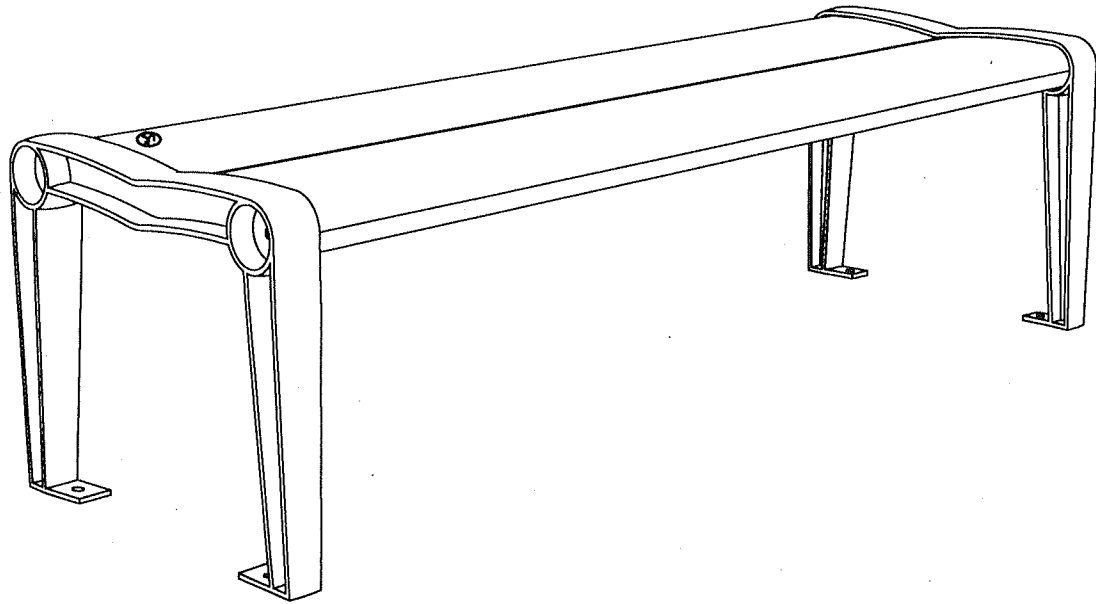

#### **Options:**

- Ancrage antivol en acier inoxydable.
- Assemblage en usine.

Banc sans dossier 60", ULTRAPLAST™, poids : 44 Kg.

**Plastiques Cascades - Re-Plast**  
1350 ch Quatre Saisons  
N D du Bon Conseil (Québec)  
Canada J0C 1A0  
1-888-313-2440

**Kingsey Series - Straight bench 60"**

**#KS0/1/2/4/8**

### **Straight bench 60" #KS0,#KS1,#KS2,#KS4,#KS8 "Kingsey Series"**

- The bench slats are completely made of **ULTRAPLAST™** recycled plastic and the bench structure is cast aluminium.
- The seat slats are available in grey (#KS0), brown (#KS2), green (#KS4), sand (#KS8) or red wood (#KS1).
- The slats are in 2" x 10" (32mm x 250mm).
- The bench structure is available in black or metallic charcoal coated with our InfiniGuard Professional anti-corrosion system.
- Dimensions: 62 1/2" x 20 9/16" x 17 9/16" (1582mm x 522mm x 446mm).
- Stainless steel hardware.
- Stainless steel standard anchor.
- Available installation: surface mounted.
- Shipped ready to be assembled.