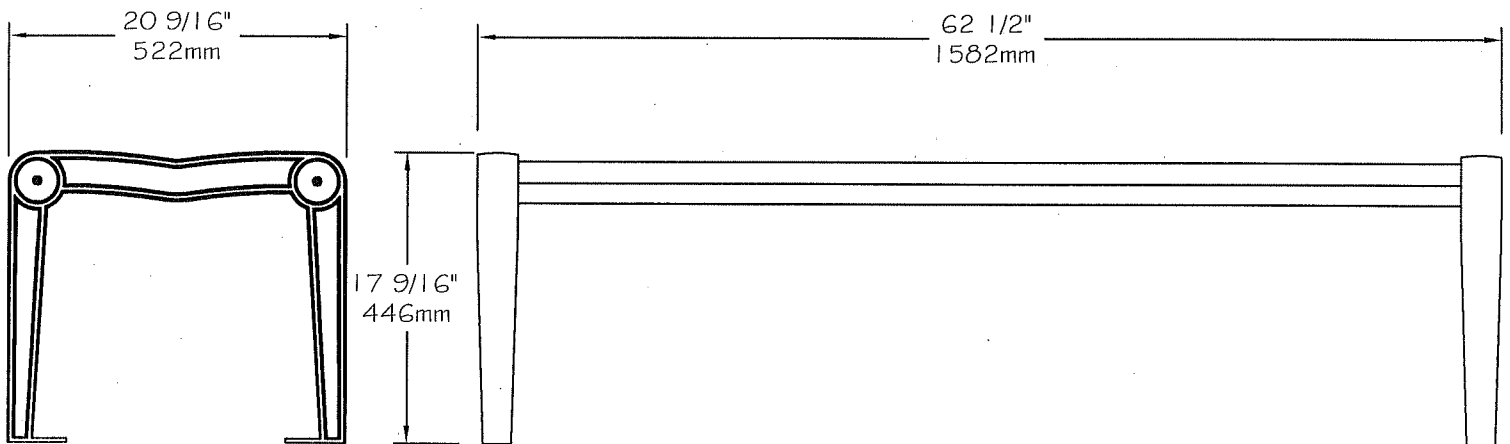

#### **Détails d'installation standard:**

- En surface.

**Kingsey Series - Straight bench 60"**

**#KS0/1/2/4/8**

### **Straight bench 60" #KS0,#KS1,#KS2,#KS4,#KS8 "Kingsey Series"**

- The bench slats are completely made of **ULTRAPLAST™** recycled plastic and the bench structure is cast aluminium.
- The seat slats are available in grey (#KS0), brown (#KS2), green (#KS4), sand (#KS8) or red wood (#KS1).
- The slats are in 2" x 10" (32mm x 250mm).
- The bench structure is available in black or metallic charcoal coated with our InfiniGuard Professional anti-corrosion system.
- Dimensions: 62 1/2" x 20 9/16" x 17 9/16" (1582mm x 522mm x 446mm).
- Stainless steel hardware.
- Stainless steel standard anchor.
- Available installation: surface mounted.
- Shipped ready to be assembled.