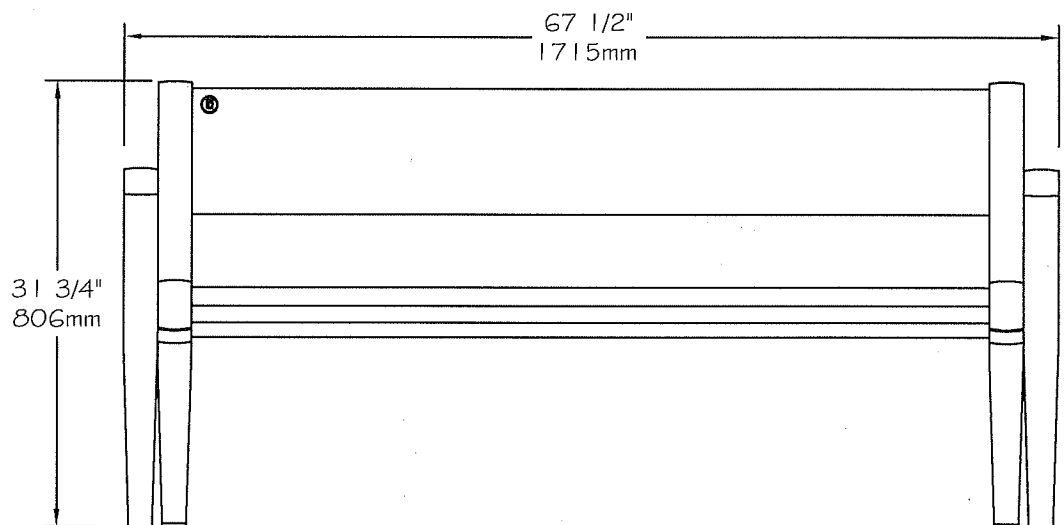

-Quincaillerie en acier inoxydable.

-Dimensions: 1715mm x 633mm x 806mm (67 1/2" x 24 15/16" x 31 3/4").

-Ancrage standard en acier inoxydable.

-Type d'installation disponible: en surface seulement.

-Non-assemblé.

Kingsey Series - Bench 60"

#KB0/1/2/4/8

Bench 60" #KB0,#KB1,#KB2,#KB4,#KB8 "Kingsey Series"

- The bench slats are completely made of **ULTRAPLAST**™ recycled plastic and the bench structure is cast aluminium.
- The seat and backrest slats are available in grey (#KB0), brown (#KB2), green (#KB4), sand (#KB8) or red wood (#KB1).
- The bench structure is available in black or metallic charcoal coated with our InfiGuard Professional anti-corrosion system.
- The slats are in 2" x 10" (32mm x 250mm).
- Dimensions: 67 1/2" x 24 15/16" x 31 3/4" (1715mm x 633mm x 806mm).
- Stainless steel hardware.
- Stainless steel standard anchor.
- Available installation: surface mounted.
- Shipped ready to be assembled.

Standard installation details:

- Surface mounted.

Options:

- Stainless steel antitheft anchor.
- Factory assembled.

Bench 60", ULTRAPLAST™, weight : 156 Lb.