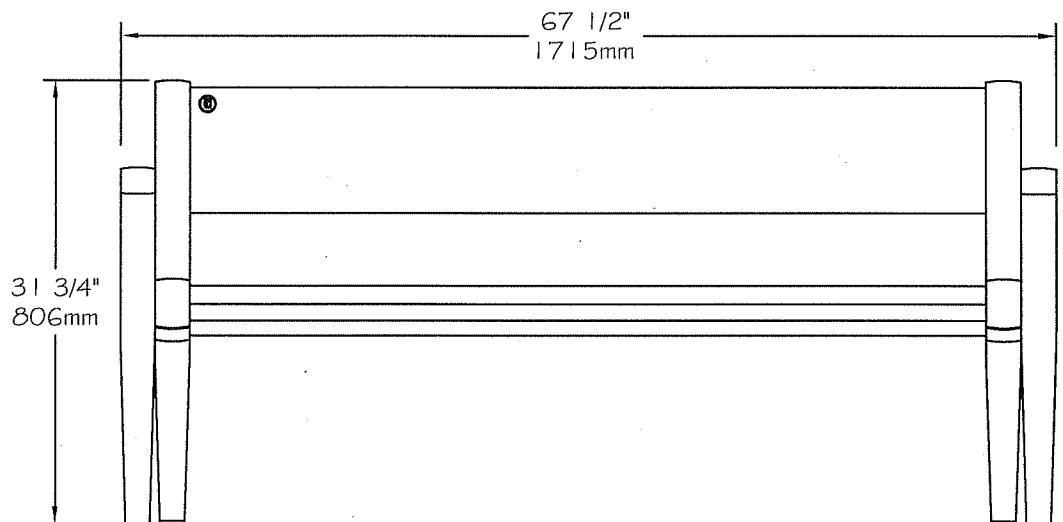

Plastiques Cascades - Re-Plast

1350 ch Quatre Saisons
N D du Bon Conseil (Québec)
Canada J0C 1A0
1-888-313-2440

Série Kingsey - Banc 60"

#KB0/1/2/4/8

Banc 60" #KB0, #KB1, #KB2, #KB4, #KB8 "Série Kingsey"

-Banc fait de planches de plastique recyclé **ULTRAPLAST™** et d'une structure en fonte d'aluminium avec un revêtement anticorrosion "InfiniGuard Professionnal"

-Les planches du banc sont disponibles en gris (#KB0), brun (#KB2), vert (#KB4), sable (#KB8) ou cèdre rouge (#KB1).

-Les planches du banc sont faites de latte 32mm x 250mm (2" x 10").

-La structure est disponible en noir ou en gris métallique.

-Quincaillerie en acier inoxydable.

-Dimensions: 1715mm x 633mm x 806mm (67 1/2" x 24 15/16" x 31 3/4").

-Ancrage standard en acier inoxydable.

-Type d'installation disponible: en surface seulement.

-Non-assemblé.

Détails d'installation standard:

-En surface.

Options:

-Ancrage antivol en acier inoxydable.

-Assemblage en usine.

Banc 60", ULTRAPLAST™, poids : 71 Kg.