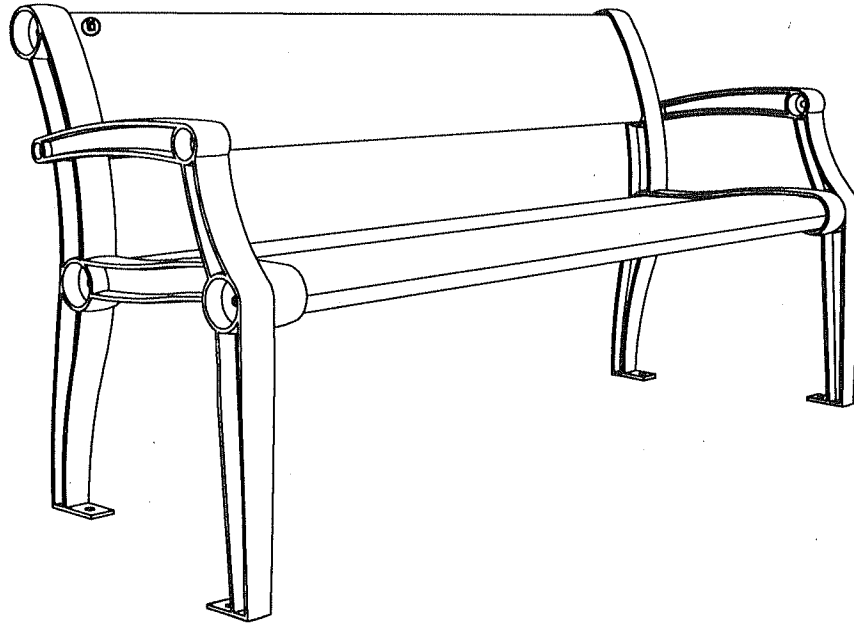

-Les planches du banc sont disponibles en gris (#KB0), brun (#KB2), vert (#KB4), sable (#KB8) ou cèdre rouge (#KB1).

-Les planches du banc sont faites de latte 32mm x 250mm (2" x 10").

-La structure est disponible en noir ou en gris métallique.

Détails d'installation standard:

-En surface.

Options:

-Ancrage antivol en acier inoxydable.

-Assemblage en usine.

Banc 60", ULTRAPLAST™, poids : 71 Kg.

Plastiques Cascades - Re-Plast
1350 ch Quatre Saisons
N D du Bon Conseil (Québec)
Canada J0C 1A0
1-888-313-2440

Kingsey Series - Bench 60"

#KB0/1/2/4/8

Bench 60" #KB0,#KB1,#KB2,#KB4,#KB8 "Kingsey Series"

- The bench slats are completely made of **ULTRAPLAST**™ recycled plastic and the bench structure is cast aluminium.
- The seat and backrest slats are available in grey (#KB0), brown (#KB2), green (#KB4), sand (#KB8) or red wood (#KB1).
- The bench structure is available in black or metallic charcoal coated with our InfiGuard Professional anti-corrosion system.
- The slats are in 2" x 10" (32mm x 250mm).
- Dimensions: 67 1/2" x 24 15/16" x 31 3/4" (1715mm x 633mm x 806mm).
- Stainless steel hardware.
- Stainless steel standard anchor.
- Available installation: surface mounted.
- Shipped ready to be assembled.

Standard installation details:

- Surface mounted.

Options:

- Stainless steel antitheft anchor.
- Factory assembled.

Bench 60", ULTRAPLAST™, weight : 156 Lb.