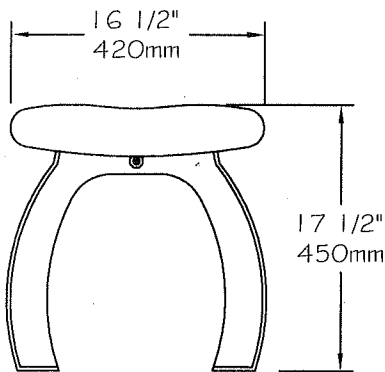

## **Banc sans dossier 72" #294107 "Série De Vinci"**

- Banc fait de planches de plastique recyclé **ULTRAPLAST™**, d'une structure en fonte ductile et en acier avec revêtement anticorrosion "InfiniGuard Professionnal".
- Les planches du banc sont disponibles en gris (#294107/GR), brun (#294107/BR), vert (#294107/VE), sable (#294107/SB) ou cèdre rouge (#294107/RW).
- Banc construit de lattes de 37mm x 62mm (2" x 3") et de profilés "Bullnose" 62mm x 62mm (3" x 3").
- Quincaillerie caméléon.
- Ancrage standard en acier inoxydable.
- Dimensions: 1830mm x 420mm x 450mm (72" x 16 1/2" x 17 1/2").
- Type d'installation disponible: en surface.
- Assemblé en usine.

**Da Vinci Series - Straight bench 72"**

**#294107**

## **Straight bench 72" #294107 "Da Vinci Series"**

- The bench slats are made of **ULTRAPLAST™** recycled plastic, the structure is ductil cast iron and steel.
- The seat and backrest slats are available in grey (#294107/GR), brown (#294107/BR), green (#294107/VE), sand (#294107/SB) or red wood (#294107/RW).
- The bench is made of slats 2" x 3" (37mm x 62mm) and with Bullnose slats 3" x 3" (62mm x 62mm).
- Steel and cast iron structure coated with our InfiGuard Professional anti-corrosion system.
- Dimensions: 72" x 16 1/2" x 17 1/2" (1830mm x 420mm x 450mm).
- Cameleon hardware.
- Stainless steel standard anchor.
- Available installation: surface mounted.
- Factory assembled.

### **Options:**

- Stainless steel antitheft anchor.
- Inground permanent anchor.
- Stainless steel antitheft hardware.

*Straight bench 72", ULTRAPLAST™, weight : 175 Lb.*