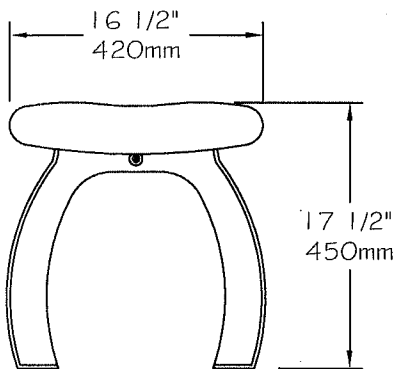

### **Options:**

- Ancrage antivol en acier inoxydable.
- Ancrage permanent sous le niveau du sol.
- Quincaillerie antivol en acier inoxydable.

*Banc sans dossier 72", ULTRAPLAST™, poids : 80 Kg.*

**Plastiques Cascades - Re-Plast**  
1350 ch Quatre Saisons  
N D du Bon Conseil (Québec)  
Canada J0C 1A0  
1-888-313-2440

## **Straight bench 72" #294107 "Da Vinci Series"**

- The bench slats are made of **ULTRAPLAST™** recycled plastic, the structure is ductil cast iron and steel.
- The seat and backrest slats are available in grey (#294107/GR), brown (#294107/BR), green (#294107/VE), sand (#294107/SB) or red wood (#294107/RW).
- The bench is made of slats 2" x 3" (37mm x 62mm) and with Bullnose slats 3" x 3" (62mm x 62mm).
- Steel and cast iron structure coated with our InfiGuard Professional anti-corrosion system.
- Dimensions: 72" x 16 1/2" x 17 1/2" (1830mm x 420mm x 450mm).
- Cameleon hardware.
- Stainless steel standard anchor.
- Available installation: surface mounted.
- Factory assembled.

### **Options:**

- Stainless steel antitheft anchor.
- Inground permanent anchor.
- Stainless steel antitheft hardware.

*Straight bench 72", ULTRAPLAST™, weight : 175 Lb.*