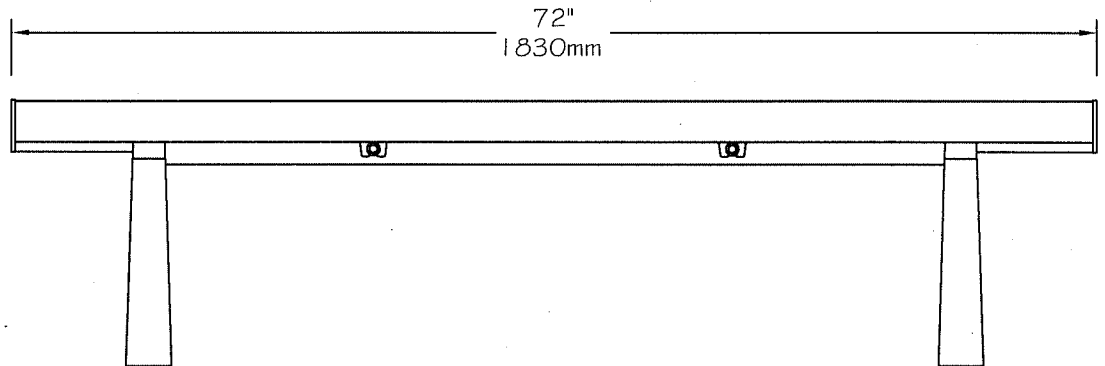

### **Options:**

- Ancrage antivol en acier inoxydable.
- Ancrage permanent sous le niveau du sol.
- Quincaillerie antivol en acier inoxydable.

*Banc sans dossier 72", ULTRAPLAST™, poids : 80 Kg.*

**Plastiques Cascades - Re-Plast**  
1350 ch Quatre Saisons  
N D du Bon Conseil (Québec)  
Canada J0C 1A0  
1-888-313-2440

## **Straight bench 72" #294107 "Da Vinci Series"**

- The bench slats are made of **ULTRAPLAST™** recycled plastic, the structure is ductil cast iron and steel.
- The seat and backrest slats are available in grey (#294107/GR), brown (#294107/BR), green (#294107/VE), sand (#294107/SB) or red wood (#294107/RW).
- The bench is made of slats 2" x 3" (37mm x 62mm) and with Bullnose slats 3" x 3" (62mm x 62mm).
- Steel and cast iron structure coated with our InfiGuard Professional anti-corrosion system.
- Dimensions: 72" x 16 1/2" x 17 1/2" (1830mm x 420mm x 450mm).
- Cameleon hardware.
- Stainless steel standard anchor.
- Available installation: surface mounted.
- Factory assembled.