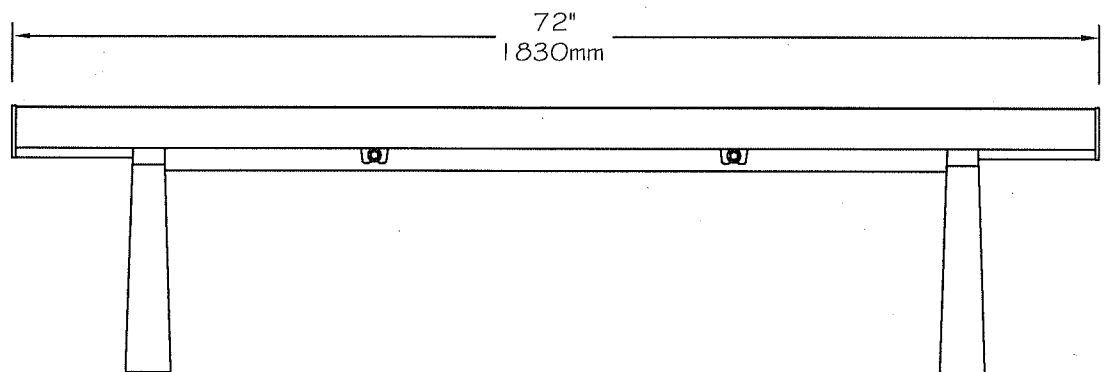

## **Banc sans dossier 72" #294107 "Série De Vinci"**

- Banc fait de planches de plastique recyclé **ULTRAPLAST™**, d'une structure en fonte ductile et en acier avec revêtement anticorrosion "InfiniGuard Professionnal".
- Les planches du banc sont disponibles en gris (#294107/GR), brun (#294107/BR), vert (#294107/VE), sable (#294107/SB) ou cèdre rouge (#294107/RW).
- Banc construit de lattes de 37mm x 62mm (2" x 3") et de profilés "Bullnose" 62mm x 62mm (3" x 3").
- Quincaillerie caméléon.
- Ancrage standard en acier inoxydable.
- Dimensions: 1830mm x 420mm x 450mm (72" x 16 1/2" x 17 1/2").
- Type d'installation disponible: en surface.
- Assemblé en usine.

### **Détails d'installation standard:**

- En surface .

## **Straight bench 72" #294107 "Da Vinci Series"**

- The bench slats are made of **ULTRAPLAST™** recycled plastic, the structure is ductil cast iron and steel.
- The seat and backrest slats are available in grey (#294107/GR), brown (#294107/BR), green (#294107/VE), sand (#294107/SB) or red wood (#294107/RW).
- The bench is made of slats 2" x 3" (37mm x 62mm) and with Bullnose slats 3" x 3" (62mm x 62mm).
- Steel and cast iron structure coated with our InfiGuard Professional anti-corrosion system.
- Dimensions: 72" x 16 1/2" x 17 1/2" (1830mm x 420mm x 450mm).
- Cameleon hardware.
- Stainless steel standard anchor.
- Available installation: surface mounted.
- Factory assembled.