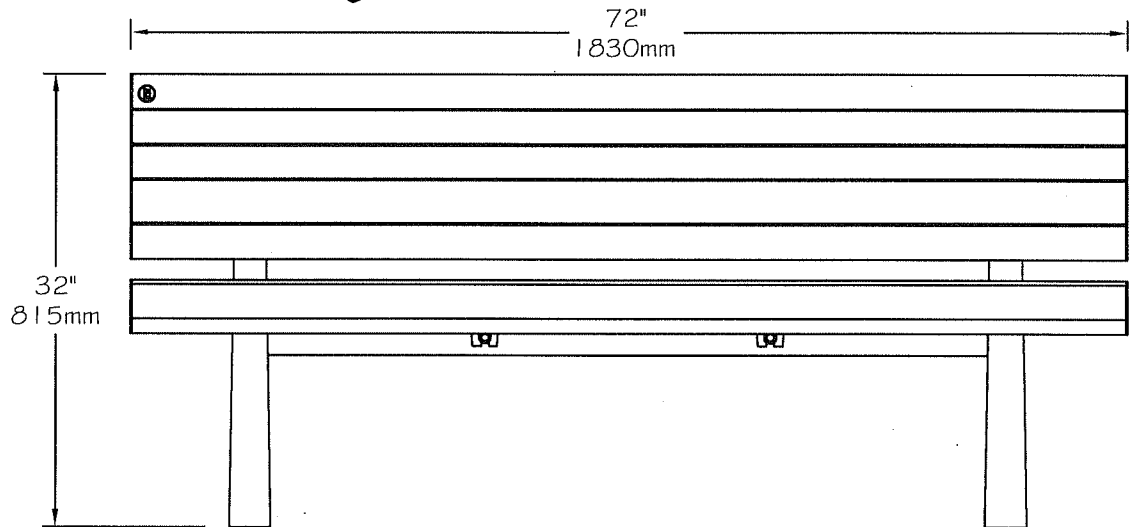

## **Bench 72" #294106 "Da Vinci Series"**

- The bench slats are made of **ULTRAPLAST**™ recycled plastic, the structure is ductil cast iron and steel.
- The seat and backrest slats are available in grey (#294106/GR), brown (#294106/BR), green (#294106/VE), sand (#294106/SB) or red wood (#294106/RW).
- The bench is made of slats 2" x 3" (37mm x 62mm) and with Bullnose slats 3" x 3" (62mm x 62mm).
- Steel and cast iron structure coated with our InfiniGuard Professional anti-carrosion system.
- Dimensions: 72" x 24 1/2" x 32" (1830mm x 625mm x 815mm).
- Cameleon hardware.
- Stainless steel standard anchor.
- Available installation: surface mounted.
- Factory assembled.