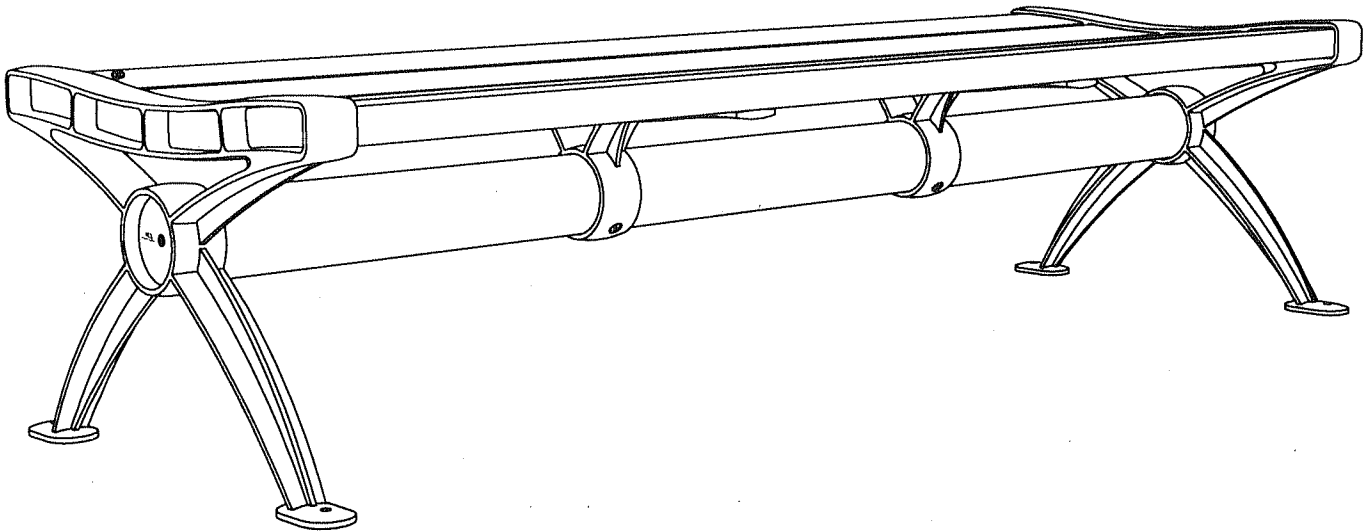

#### **Options:**

- Ancrage antivol en acier inoxydable.
- Assemblage en usine.

Banc sans dossier 72", ULTRAPLAST™, poids : 88 Kg.

**Plastiques Cascades - Re-Plast**  
1350 ch Quatre Saisons  
N D du Bon Conseil (Québec)  
Canada J0C 1A0  
1-888-313-2440

**Cascades Serie - Straight bench 72"**

**#CS0/1/2/4/8**

### **Straight bench 72" #CS0,#CS1,#CS2,#CS4,#CS8 "Cascades Serie"**

- The bench slats are made of **ULTRAPLAST**® recycled plastic and the bench structure is cast aluminium and steel.
- The seat and backrest slats are available in grey (#CS0), brown (#CS2), green (#CS4), sand (#CS8) or red wood (#CS1).
- The slats size are 2" x 6" (41mm x 153mm).
- The legs and structure are in cast aluminium and the tubular support in steel, 4" of diameter (102mm of diameter).
- The legs and bench structure are available in black or metallic charcoal coated with our "InfiniGuard Professional".
- Dimensions: 74 1/2" x 26" x 17 7/16" (1893mm x 660mm x 443mm).
- Stainless steel hardware.
- Stainless steel standard anchor.
- Available installation: surface mounted.
- Shipped ready to be assembled.

#### **Options:**

- Stainless steel antitheft anchor.
- Factory assembled.

*Straight bench 72", ULTRAPLAST®, weight : 195 Lb.*