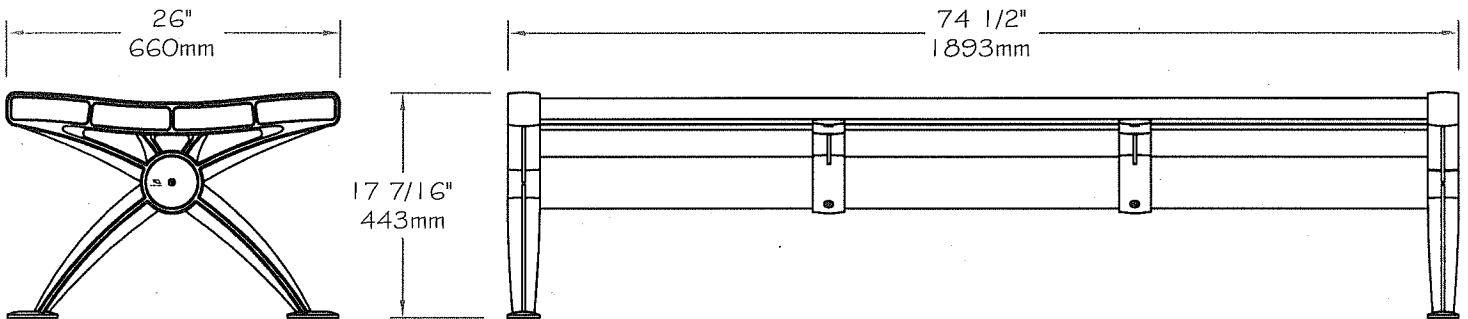

#### **Détails d'installation standard:**

- En surface.

**Cascades Serie - Straight bench 72"**

**#CS0/1/2/4/8**

### **Straight bench 72" #CS0,#CS1,#CS2,#CS4,#CS8 "Cascades Serie"**

- The bench slats are made of **ULTRAPLAST**® recycled plastic and the bench structure is cast aluminium and steel.
- The seat and backrest slats are available in grey (#CS0), brown (#CS2), green (#CS4), sand (#CS8) or red wood (#CS1).
- The slats size are 2" x 6" (41mm x 153mm).
- The legs and structure are in cast aluminium and the tubular support in steel, 4" of diameter (102mm of diameter).
- The legs and bench structure are available in black or metallic charcoal coated with our "InfiniGuard Professional".
- Dimensions: 74 1/2" x 26" x 17 7/16" (1893mm x 660mm x 443mm).
- Stainless steel hardware.
- Stainless steel standard anchor.
- Available installation: surface mounted.
- Shipped ready to be assembled.