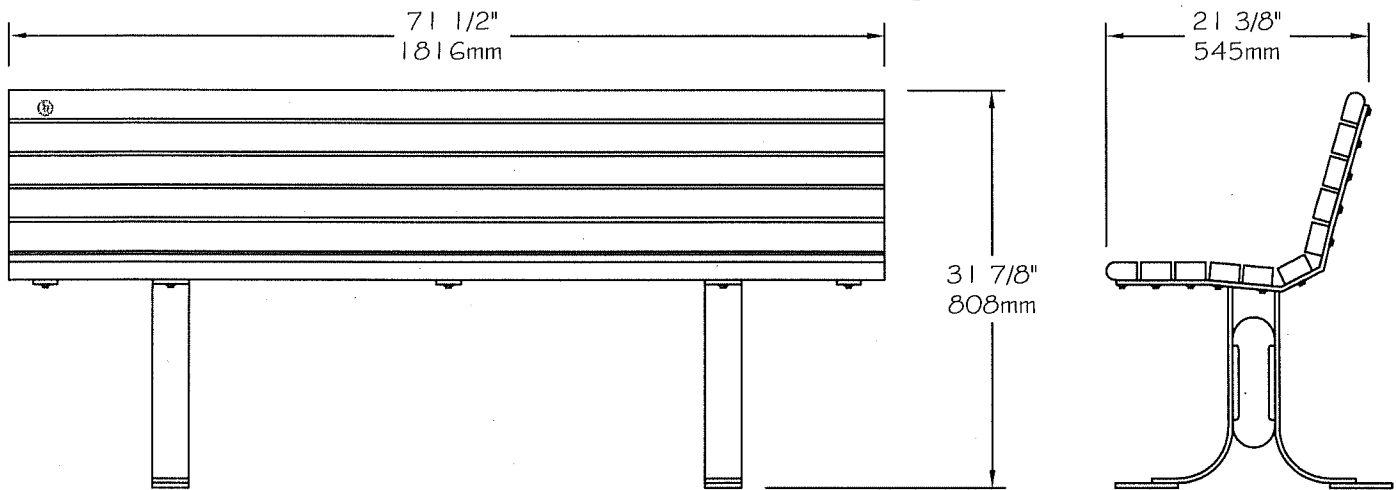

Plastiques Cascades - Re-Plast

1350 ch Quatre Saisons
N D du Bon Conseil (Québec)
Canada J0C 1A0
1-888-313-2440

Série Nicolet - Banc avec dossier 72"

#194110

Banc avec dossier 72" #194110 "Série Nicolet"

-Banc fait de planches de plastique recyclé **ULTRAPLAST™** et d'une structure en acier avec revêtement anticorrosion "InfiniGuard Professional".

-Les planches du banc sont disponibles en gris (#194110/GR), brun (#194110/BR), vert (#194110/VE), sable (#194110/SB) ou cèdre rouge (#194110/RW).

-Les planches du banc sont faites de lattes 37mm x 62mm (2" x 3") et de profilés "Bullnose" 37mm x 62mm (2" x 3").

-Pattes en acier de 10mm x 76mm (3/8" x 3").

-Renfort du siège en acier plat de 10mm x 51mm (3/8" x 2").

-Dimensions: 1816mm x 545mm x 808mm (71 1/2" x 21 7/16" x 31 13/16").

-Quincaillerie caméléon.

-Ancrage standard en acier inoxydable.

-Type d'installation disponible: en surface.

-Assemblé en usine.

Détails d'installation standard:

-En surface.

Options:

-Ancrage antivol en acier inoxydable.

-Ancrage permanent.

-Accoudoir en fonte ductile.

-Quincaillerie antivol en acier inoxydable.

Banc avec dossier 72", ULTRAPLAST™, poids : 77 Kg.