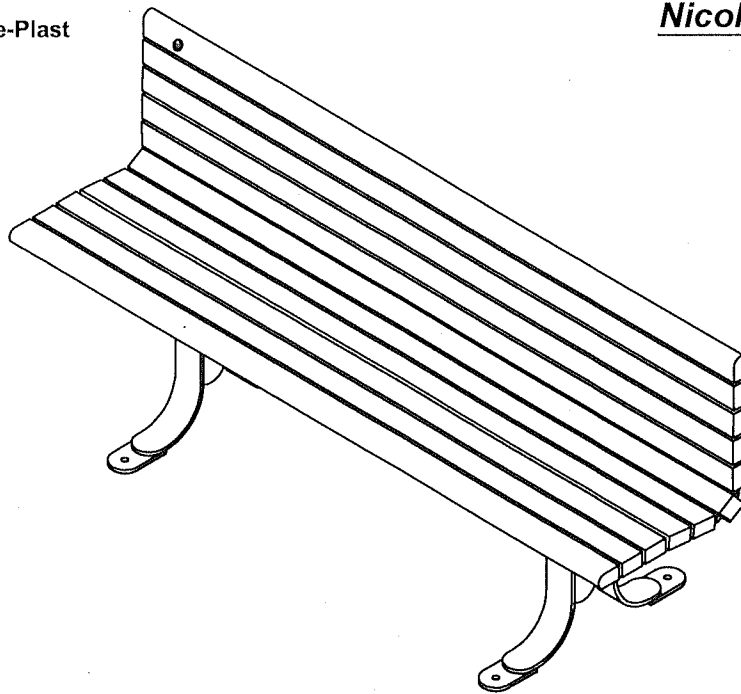

-Les planches du banc sont disponibles en gris (#194110/GR), brun (#194110/BR), vert (#194110/VE), sable (#194110/SB) ou cèdre rouge (#194110/RW).

-Les planches du banc sont faites de lattes 37mm x 62mm (2" x 3") et de profilés "Bullnose" 37mm x 62mm (2" x 3").

-Pattes en acier de 10mm x 76mm (3/8" x 3").

-Renfort du siège en acier plat de 10mm x 51mm (3/8" x 2").

-Dimensions: 1816mm x 545mm x 808mm (71 1/2" x 21 7/16" x 31 13/16").

-Quincaillerie caméléon.

-Ancrage standard en acier inoxydable.

-Quincaillerie antivol en acier inoxydable.

Banc avec dossier 72", ULTRAPLAST™, poids : 77 Kg.

Plastiques Cascades - Re-Plast
1350 ch Quatre Saisons
N D du Bon Conseil (Québec)
Canada J0C 1A0
1-888-313-2440

Nicolet Series - Bench 72"

#194110

Bench 72" #194110 "Nicolet Series"

- The slats bench is made of **ULTRAPLAST™** recycled plastic and structure is made of steel coated with our InfiGuard Professional anticorrosion system.
- The bench slats are available in grey (#194110/GR), brown (#194110/BR), green (#194110/GR), sand (#194110/SB) or red wood (#194110/RW).
- The bench slats are in 2" x 3" (37mm x 62mm) and with Bullnose 2" x 3" (37mm x 62mm).
- Flat steel still legs in continuation, 3/8" x 3" (10mm x 76mm) .
- Flat steel seat support, 3/8" x 2" (10mm x 51mm) .
- Dimensions: 71 1/2" x 21 7/16" x 31 13/16" (1816mm x 545mm x 808mm).
- Cameleon hardware.
- Stainless steel standard anchor.
- Available installation: surface mounted.
- Factory assembly.