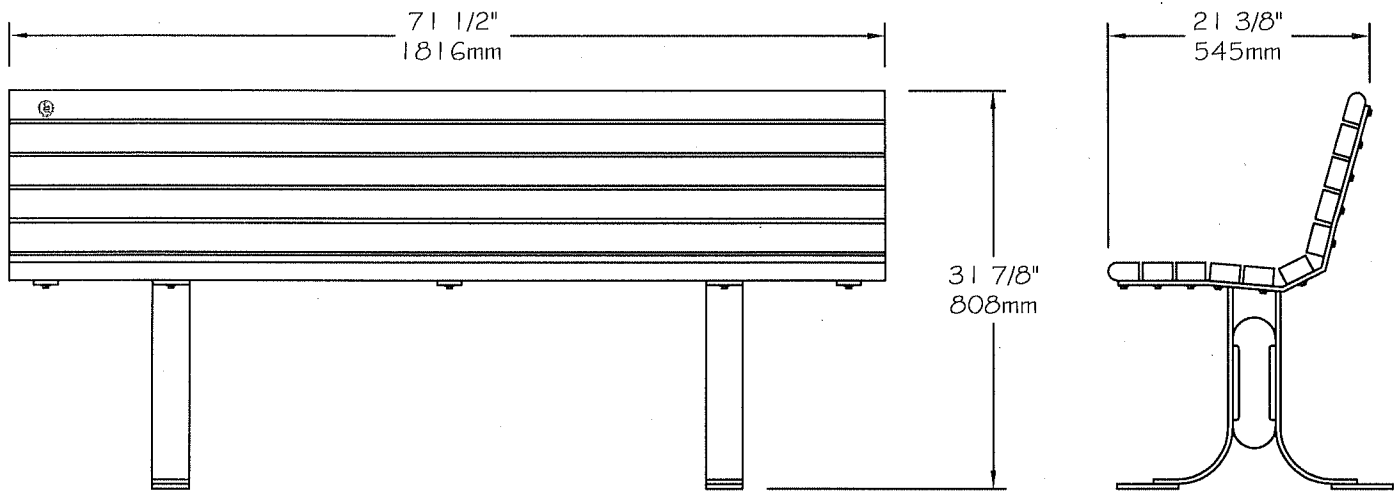

-Pattes en acier de 10mm x 76mm (3/8" x 3").

-Renfort du siège en acier plat de 10mm x 51mm (3/8" x 2").

-Dimensions: 1816mm x 545mm x 808mm (71 1/2" x 21 7/16" x 31 13/16").

-Quincaillerie caméléon.

-Ancrage standard en acier inoxydable.

Nicolet Series - Bench 72"

#194110

Bench 72" #194110 "Nicolet Series"

- The slats bench is made of **ULTRAPLAST™** recycled plastic and structure is made of steel coated with our InfiGuard Professional anticorrosion system.
- The bench slats are available in grey (#194110/GR), brown (#194110/BR), green (#194110/GR), sand (#194110/SB) or red wood (#194110/RW).
- The bench slats are in 2" x 3" (37mm x 62mm) and with Bullnose 2" x 3" (37mm x 62mm).
- Flat steel still legs in continuation, 3/8" x 3" (10mm x 76mm) .
- Flat steel seat support, 3/8" x 2" (10mm x 51mm) .
- Dimensions: 71 1/2" x 21 7/16" x 31 13/16" (1816mm x 545mm x 808mm).
- Cameleon hardware.
- Stainless steel standard anchor.
- Available installation: surface mounted.
- Factory assembly.

Standard installation details:

- Surface mounted.

Options:

- Stainless steel antitheft anchor.
- In-ground permanent anchor.
- Ductile cast iron armrest.
- Stainless steel antitheft hardware.

Bench 72", ULTRAPLAST™, weight : 170 Lb.