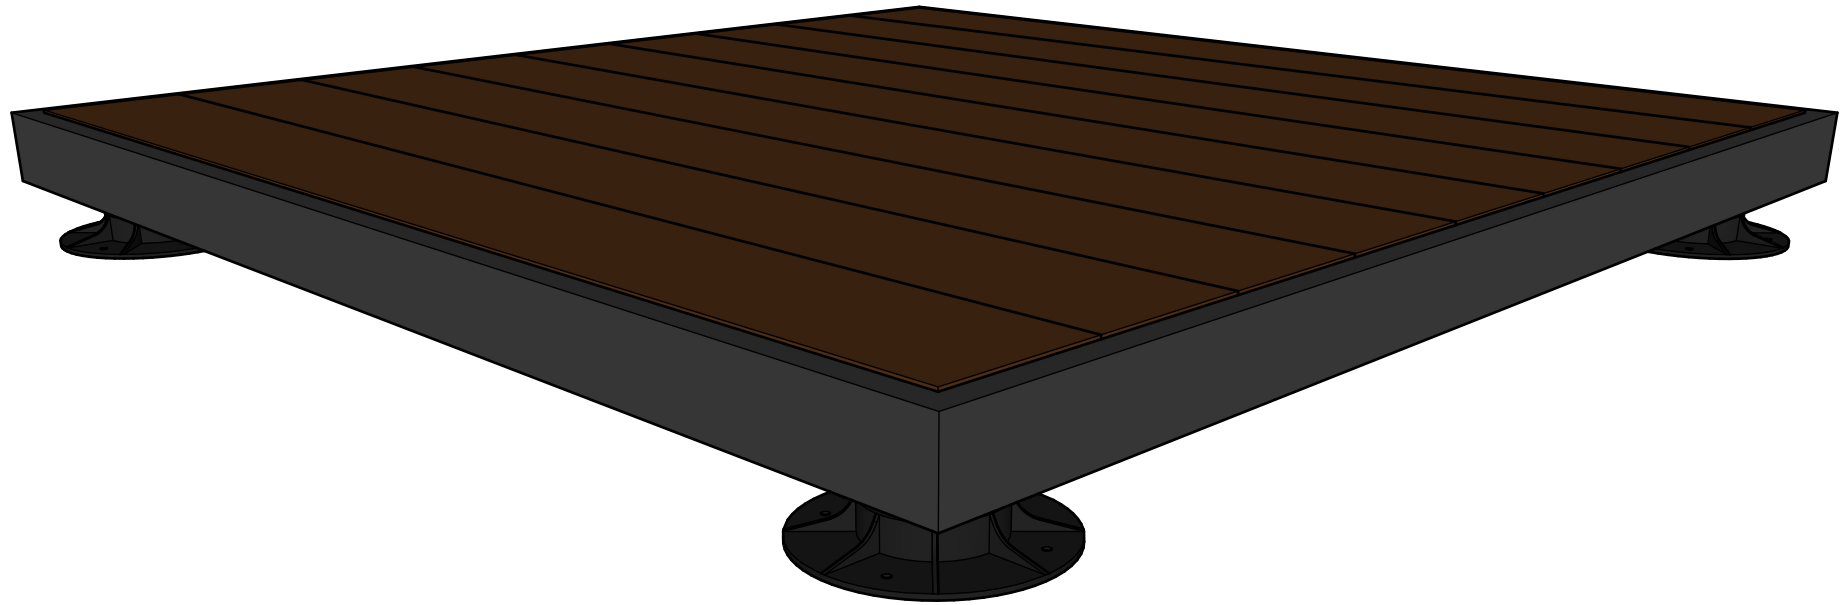

ScrewJack Deck Support Pedestals

	<b>WISHBONE SITE FURNISHINGS LTD</b> 210-27090 GLOUCESTER WAY LANGLEY, BC			
	<b>DWG. TITLE:</b> PERMA-WALK MODULAR DECK SYSTEM <b>REVISION:</b> 26/03/19 R:00			
<b>MATERIAL:</b> ALUMINUM	<b>DWG. NO.</b> DWSBDECK26031900	<b>DRAWN BY:</b> JAMES NEDEN		
<b>PATTERN NO.</b> N/A	<b>MODEL NO.</b> PW5656	<b>SCALE:</b> 1:16	<b>SHEET:</b> 1 OF 2	<b>DATE:</b> 26 MAR 19

	<b>WISHBONE SITE FURNISHINGS LTD</b> 210-27090 GLOUCESTER WAY LANGLEY, BC			
	<b>DWG. TITLE:</b> PERMA-WALK MODULAR DECK SYSTEM <b>REVISION:</b> 26/03/19 R:00			
<b>MATERIAL:</b> ALUMINUM	<b>DWG. NO.</b> DWSBDECK26031900	<b>DRAWN BY:</b> JAMES NEDEN		
<b>PATTERN NO.</b> N/A	<b>MODEL NO.</b> PW5656	<b>SCALE:</b> AS SHOWN	<b>SHEET:</b> 2 OF 2	<b>DATE:</b> 26 MAR 19