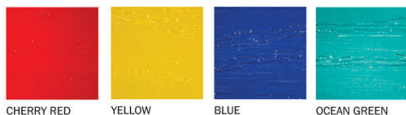

AVAILABLE RECYCLED PLASTIC LUMBER COLOURS

COLOURS

CHERRY RED

YELLOW

BLUE

OCEAN GREEN

100% Canadian Made

Wishbone Ltd. provides an extended
10 year limited warranty from the date
of invoice.

Visit us online at
www.Wishboneltd.com

Wishbone Site Furnishings | #210-27090 Gloucester Way | Langley, BC CANADA V4W 3Y5
1.866.626.0476 sales@wishboneltd.com